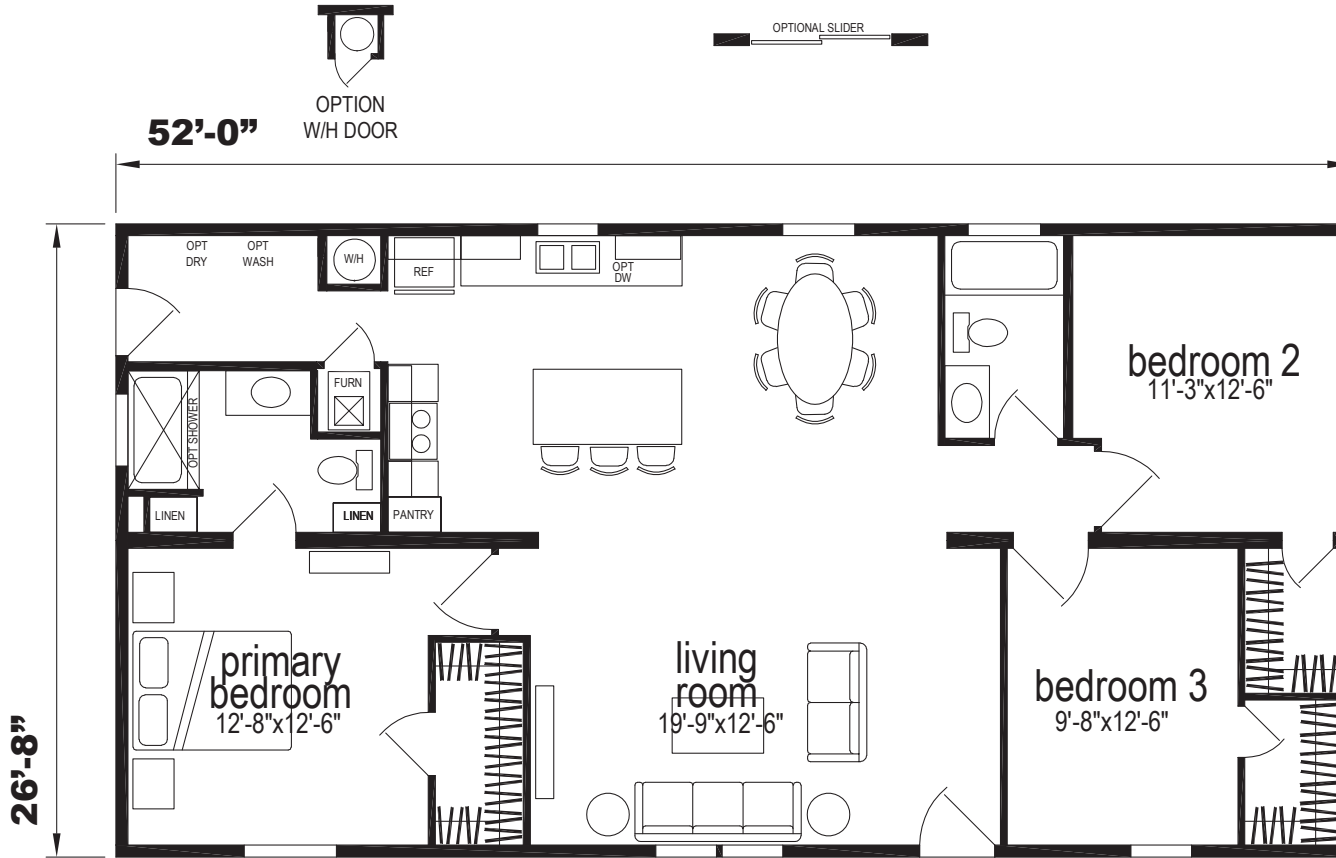

Myersville

Sunwood Multi Section Series

1,369 SQ. FT. (Approximate) 3 Bedroom, 2 Bath

Last Updated: 8-13-24

CHAMPION HOMES CENTER
77 Horseshoe Rd.
Leola, PA 17540

PennsylvaniaFactoryDirect.com | 1-800-654-8392