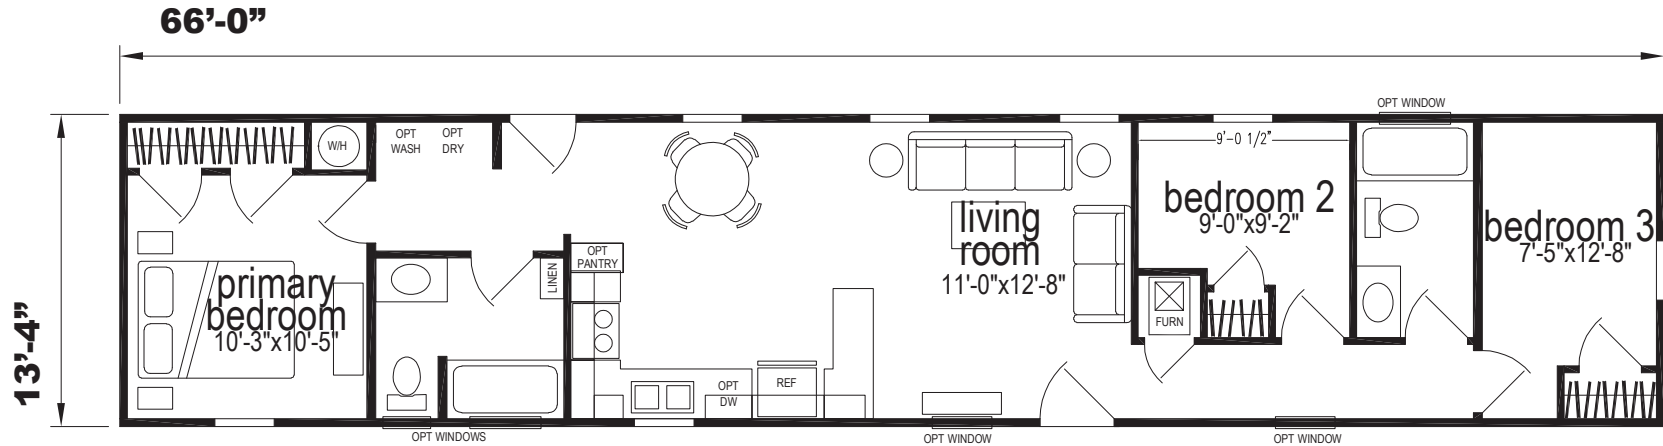

Meriden

Lexington Limited Series

880 SQ. FT. (Approximate) 3 Bedroom, 2 Bath

Last Updated: 8-13-24

CHAMPION HOMES CENTER
77 Horseshoe Rd.
Leola, PA 17540

PennsylvaniaFactoryDirect.com | 1-800-654-8392

IMPORTANT: Champion Homes reserves the right to modify, cancel or substitute products or features of this event at any time without prior notice or obligation. Pictures and other promotional materials are representative and may depict or contain floor plans, square footages, elevations, options, upgrades, extra design features, decorations, floor coverings, specialty light fixtures, custom paint and wall coverings, window treatments, landscaping, sound and alarm systems, furnishings, appliances, and other designer/decorator features and amenities that are not included as part of the home and/or may not be available at all locations. Home, pricing and community information is subject to change, and homes to prior sale, at any time without notice or obligation. ©2023 Champion Homes. All rights reserved.