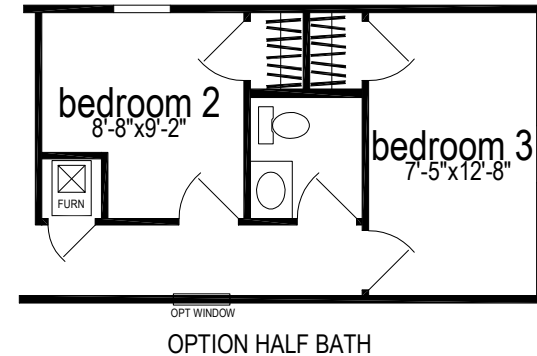

Meriden

Lexington Limited Series

880 SQ. FT. (Approximate) 3 Bedroom, 2 Bath

Last Updated: 8-13-24

CHAMPION HOMES CENTER
77 Horseshoe Rd.
Leola, PA 17540

PennsylvaniaFactoryDirect.com | 1-800-654-8392

IMPORTANT: Champion Homes reserves the right to modify, cancel or substitute products or features of this event at any time without prior notice or obligation. Pictures and other promotional materials are representative and may depict or contain floor plans, square footages, elevations, options, upgrades, extra design features, decorations, floor coverings, specialty light fixtures, custom paint and wall coverings, window treatments, landscaping, sound and alarm systems, furnishings, appliances, and other designer/decorator features and amenities that are not included as part of the home and/or may not be available at all locations. Home, pricing and community information is subject to change, and homes to prior sale, at any time without notice or obligation. ©2023 Champion Homes. All rights reserved.