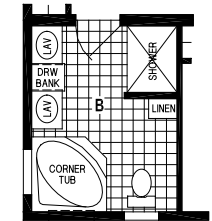

# Factory Expo

"Factory Direct Value" HOME CENTERS

**3 Bedroom, 2 Bath**  
**Approx. 1,216 Sq. Ft.**

Last Updated: 6-30-15

OPTION CORNER TUB BATH

OPTION STAIRWELL

Factory Expo Home Centers  
77 Horseshoe Road  
Leola, PA 17540