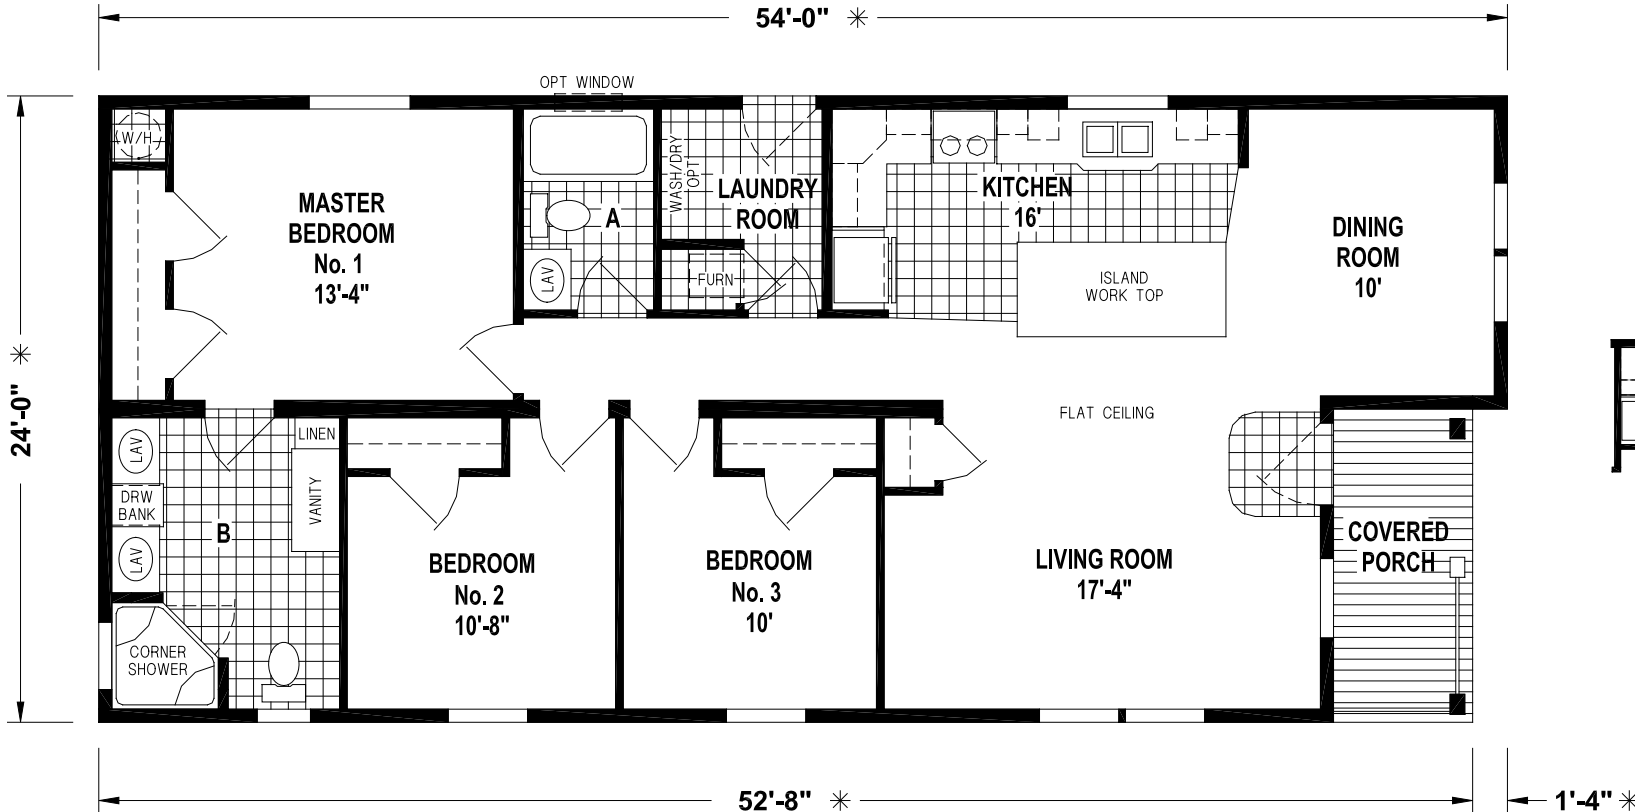

# Long Hill

Wood Manor Series

# Factory Expo

"Factory Direct Value" HOME CENTERS

**3 Bedroom, 2 Bath**  
**Approx. 1,216 Sq. Ft.**

Last Updated: 6-30-15

OPTION CORNER TUB BATH

OPTION STAIRWELL

Factory Expo Home Centers  
77 Horseshoe Road  
Leola, PA 17540