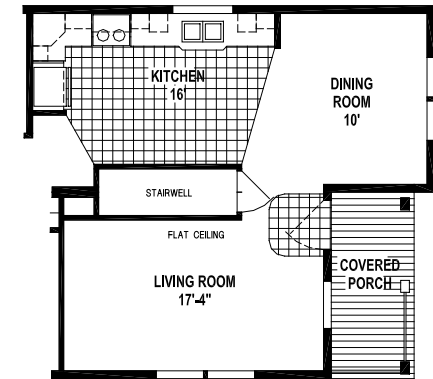

# Factory Expo

"Factory Direct Value" HOME CENTERS

**3 Bedroom, 2 Bath**  
**Approx. 1,216 Sq. Ft.**

Last Updated: 6-30-15

OPTION CORNER TUB BATH

OPTION STAIRWELL

Factory Expo Home Centers  
77 Horseshoe Road  
Leola, PA 17540