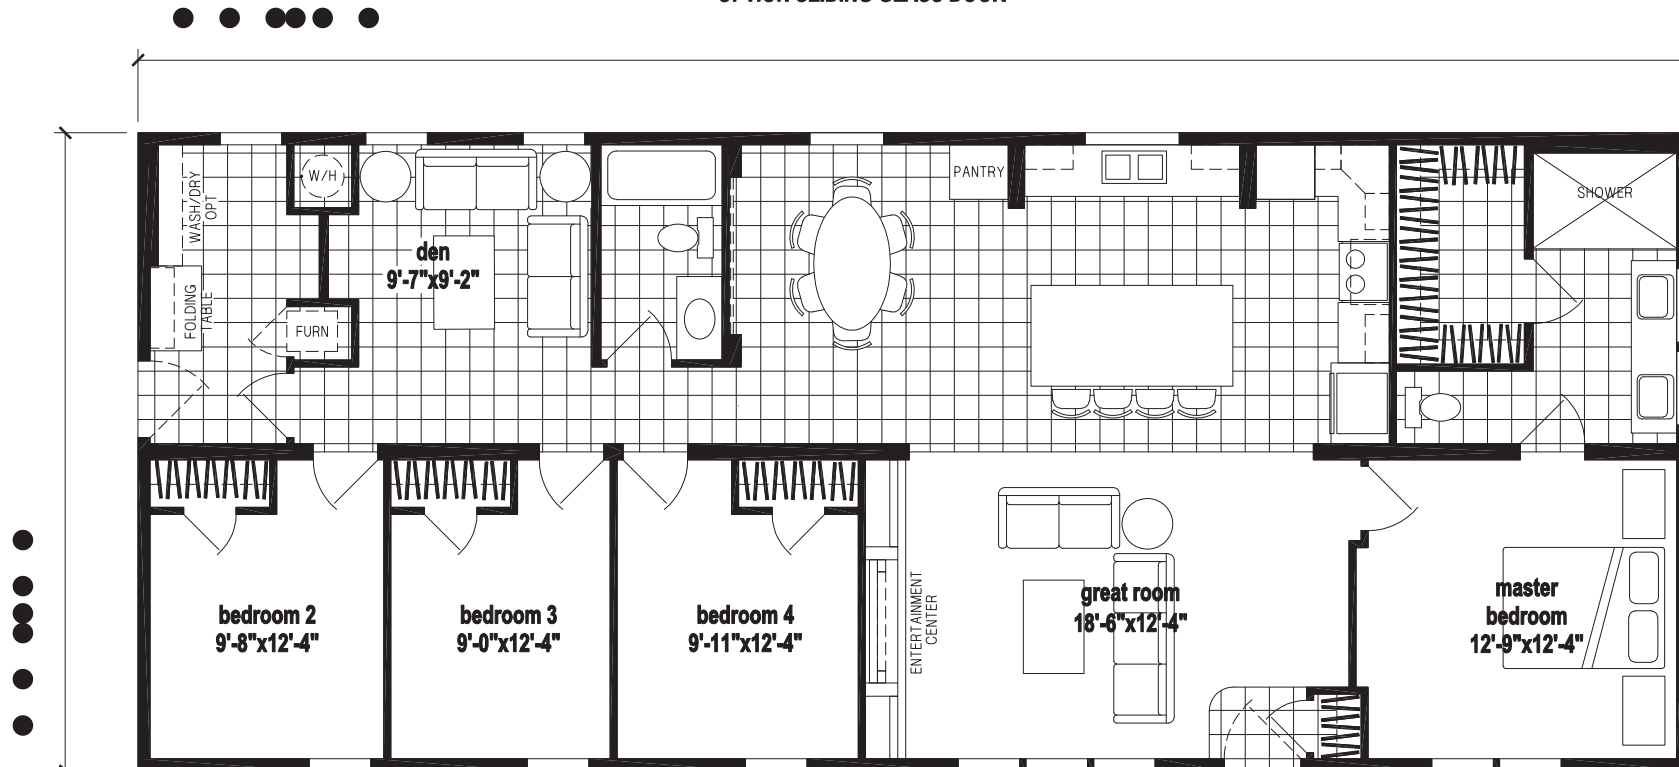

# Factory Expo

"Factory Direct Pricing" HOME CENTERS

4 Bedroom, 2 Bath  
Approx. 1,685 Sq. Ft.

Last Updated: 7-31-20

OPTION SLIDING GLASS DOOR

Factory Expo Home Centers  
77 Horseshoe Road  
Leola, PA 17540