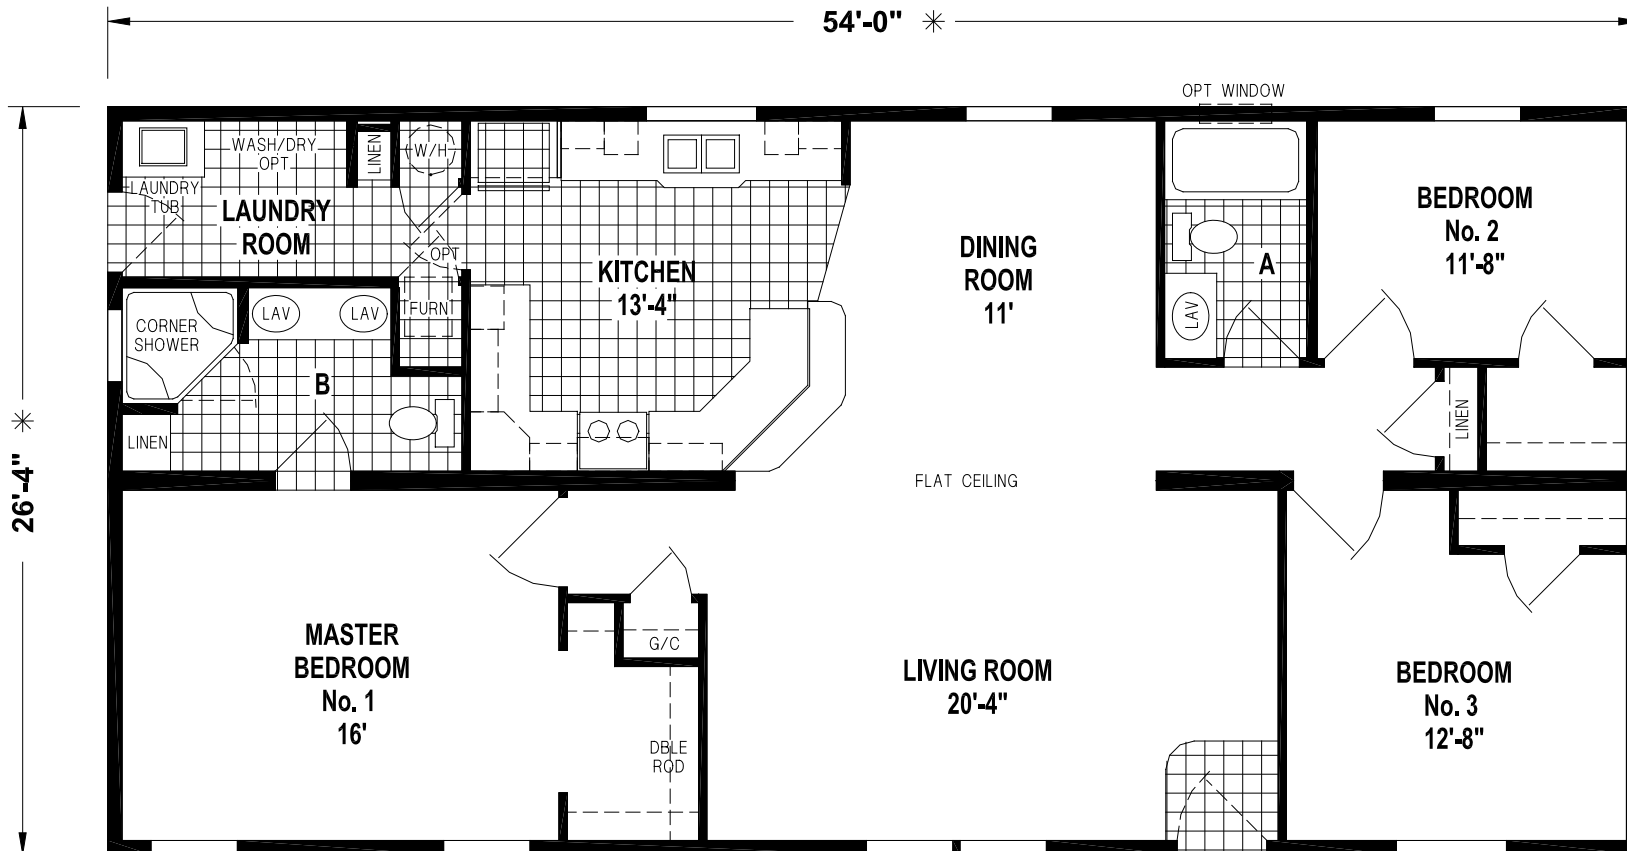

Howell

Wood Manor Series

Factory Expo

"Factory Direct Value" HOME CENTERS

3 Bedroom, 2 Bath
Approx. 1,422 Sq. Ft.

Last Updated: 12-5-14

Factory Expo Home Centers
77 Horseshoe Road
Leola, PA 17540

I authorize Factory Expo to build my house, per this plan.