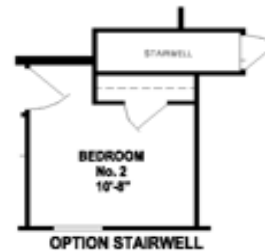

Haddon

Sunwood Multi-Section Series

Factory Expo

"Factory Direct Value" HOME CENTERS

4 Bedroom, 2 Bath
Approx. 2,022 Sq. Ft.

Last Updated: 11-11-16

Factory Expo Home Centers
77 Horseshoe Road
Leola, PA 17540