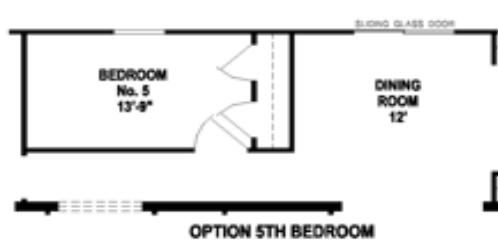

Haddon

Sunwood Multi-Section Series

Factory Expo

"Factory Direct Value" HOME CENTERS

4 Bedroom, 2 Bath
Approx. 2,022 Sq. Ft.

Last Updated: 11-11-16

Factory Expo Home Centers
77 Horseshoe Road
Leola, PA 17540