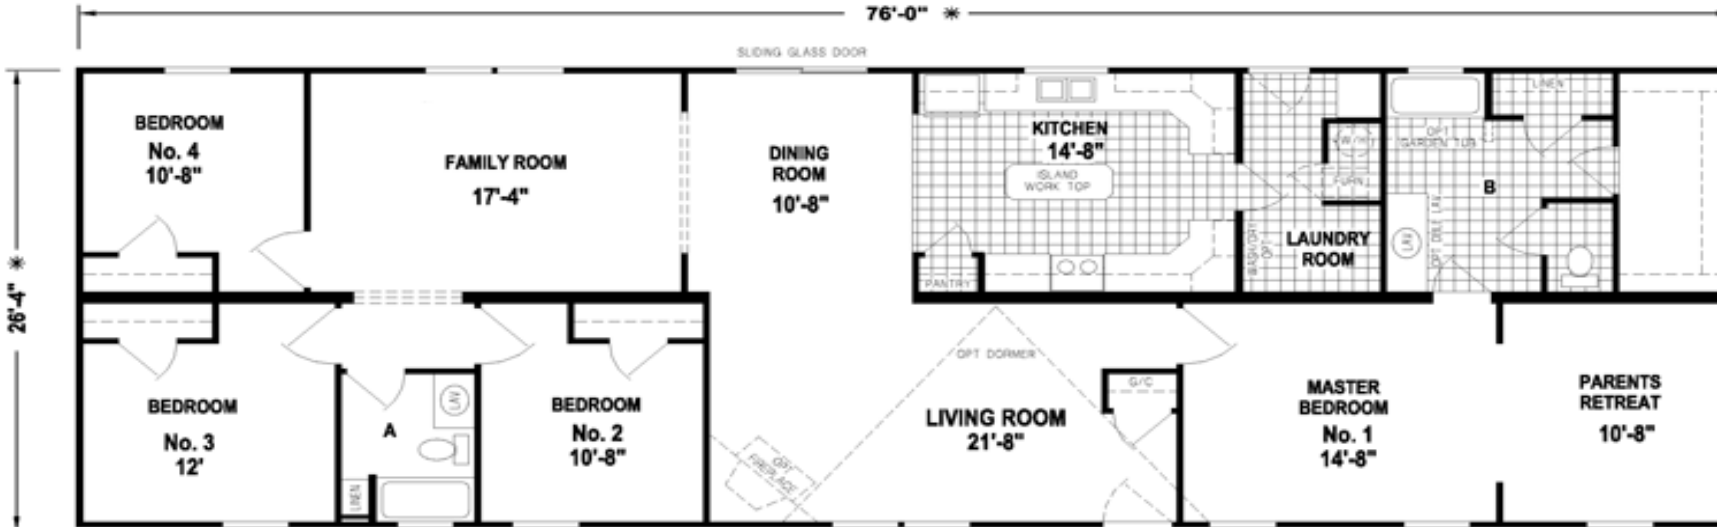

Haddon

Sunwood Multi-Section Series

Factory Expo

"Factory Direct Value" HOME CENTERS

4 Bedroom, 2 Bath
Approx. 2,022 Sq. Ft.

Last Updated: 11-11-16

Factory Expo Home Centers
77 Horseshoe Road
Leola, PA 17540