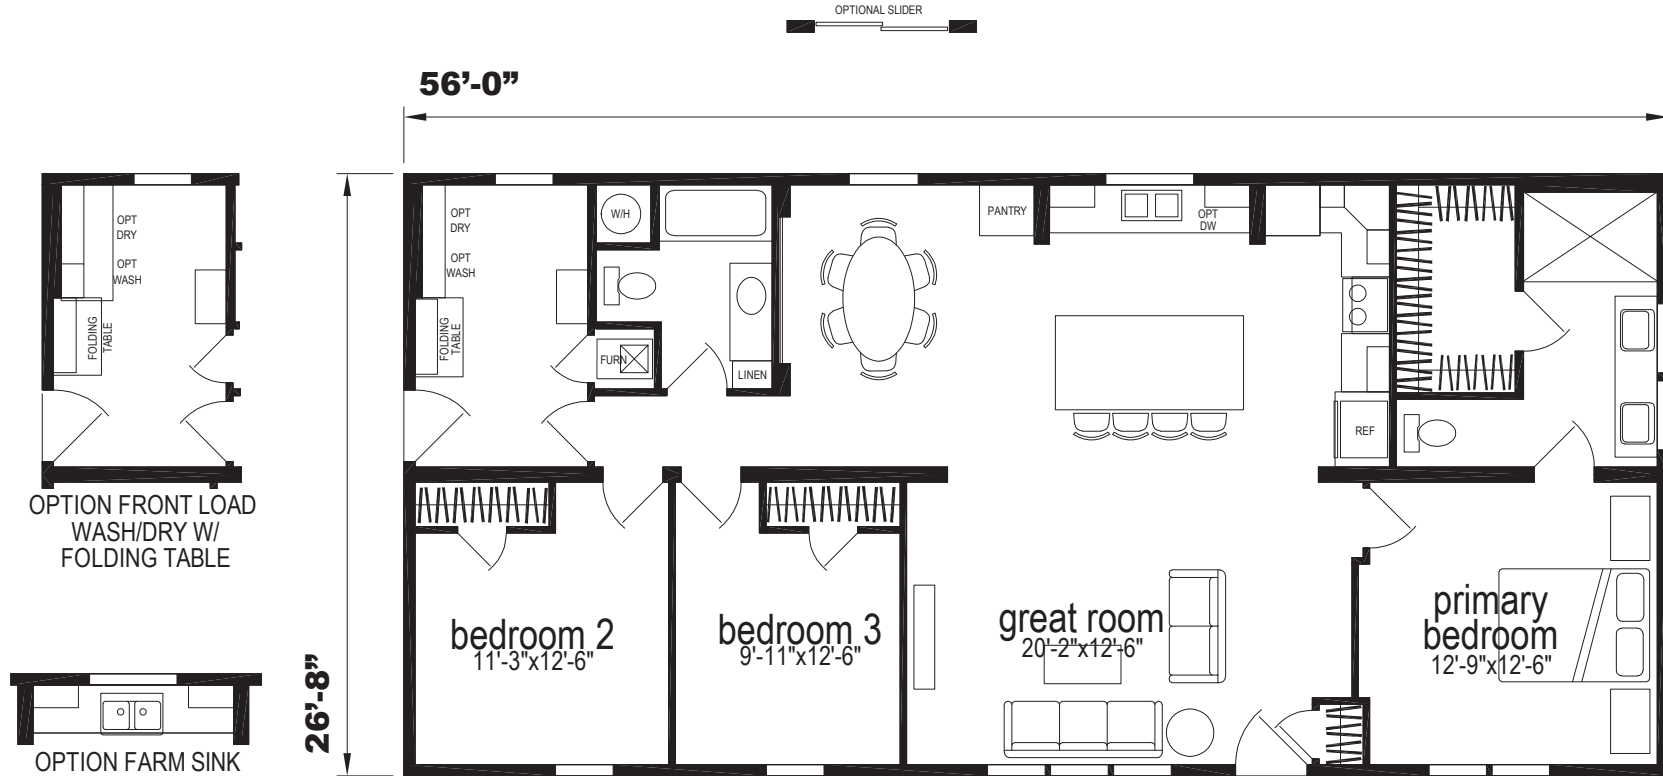

Groffdale

Spectra Series

1,475 SQ. FT. (Approximate) 3 Bedroom, 2 Bath

Last Updated: 8-13-24

CHAMPION HOMES CENTER
77 Horseshoe Rd.
Leola, PA 17540

PennsylvaniaFactoryDirect.com | 1-800-654-8392

IMPORTANT: Champion Homes reserves the right to modify, cancel or substitute products or features of this event at any time without prior notice or obligation. Pictures and other promotional materials are representative and may depict or contain floor plans, square footages, elevations, options, upgrades, extra design features, decorations, floor coverings, specialty light fixtures, custom paint and wall coverings, window treatments, landscaping, sound and alarm systems, furnishings, appliances, and other designer/decorator features and amenities that are not included as part of the home and/or may not be available at all locations. Home, pricing and community information is subject to change, and homes to prior sale, at any time without notice or obligation. ©2023 Champion Homes. All rights reserved.