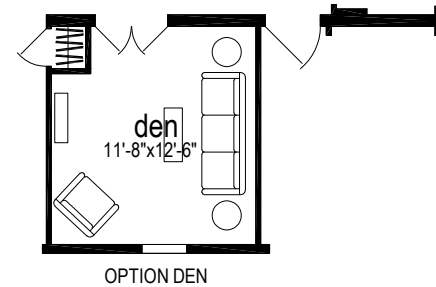

Drummond

Sunwood Multi Section Series

1,474 SQ. FT. (Approximate) 3 Bedroom, 2 Bath

Last Updated: 8-13-24

OPTIONAL SLIDER

CHAMPION HOMES CENTER
77 Horseshoe Rd.
Leola, PA 17540

PennsylvaniaFactoryDirect.com | 1-800-654-8392