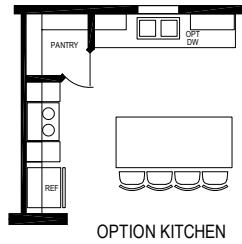

Drummond

Sunwood Multi Section Series

1,474 SQ. FT. (Approximate) 3 Bedroom, 2 Bath

Last Updated: 8-13-24

OPTIONAL SLIDER

CHAMPION HOMES CENTER
77 Horseshoe Rd.
Leola, PA 17540

PennsylvaniaFactoryDirect.com | 1-800-654-8392