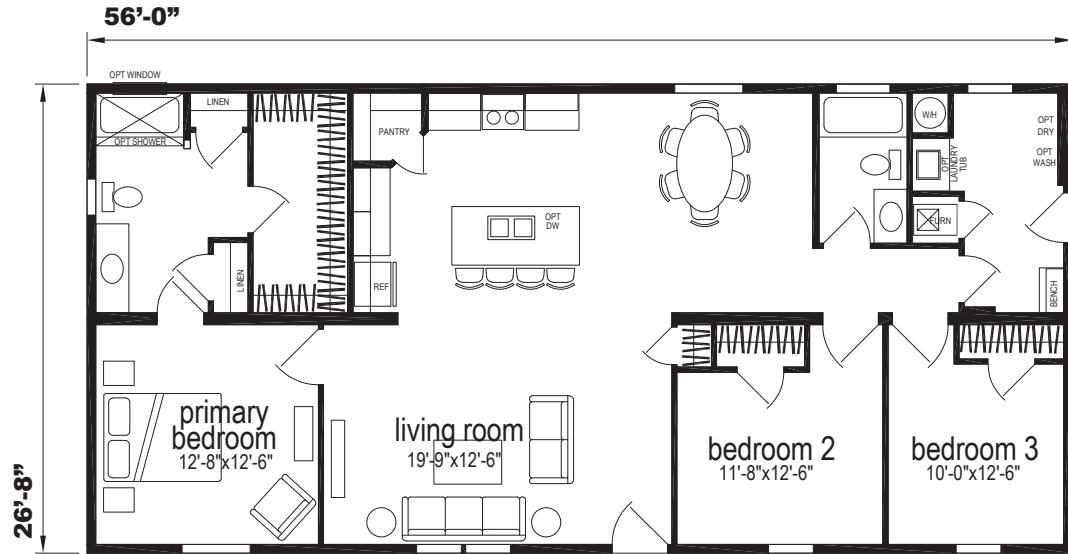

Drummond

Sunwood Multi Section Series

1,474 SQ. FT. (Approximate) 3 Bedroom, 2 Bath

Last Updated: 8-13-24

OPTIONAL SLIDER

CHAMPION HOMES CENTER
77 Horseshoe Rd.
Leola, PA 17540

PennsylvaniaFactoryDirect.com | 1-800-654-8392