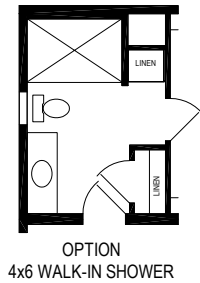

Drummond

Sunwood Multi Section Series

1,474 SQ. FT. (Approximate) 3 Bedroom, 2 Bath

Last Updated: 8-13-24

OPTIONAL SLIDER

CHAMPION HOMES CENTER
77 Horseshoe Rd.
Leola, PA 17540

PennsylvaniaFactoryDirect.com | 1-800-654-8392