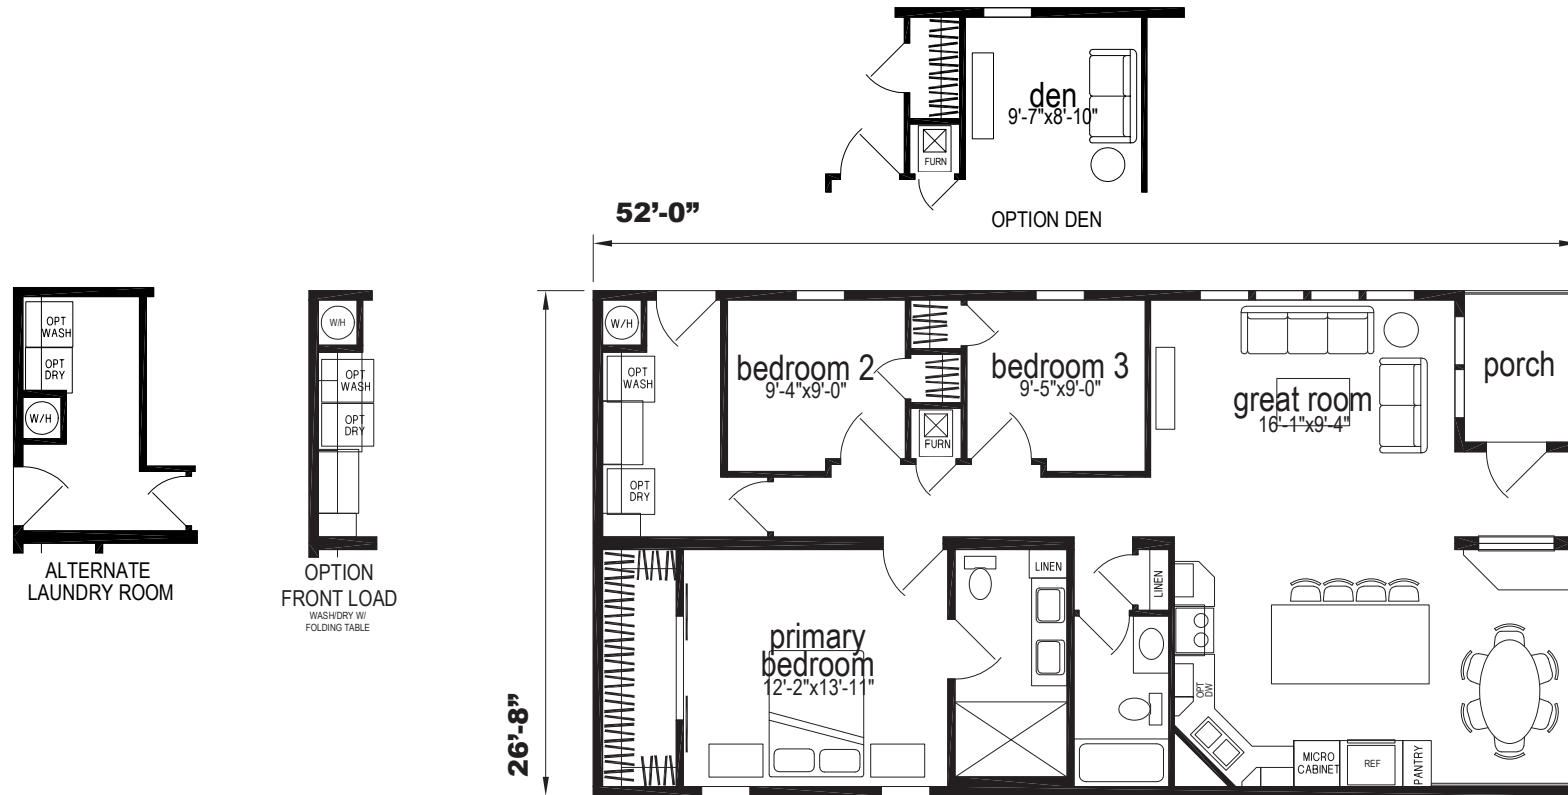

Colebrook

Spectra Series

1,369 SQ. FT. (Approximate) 3 Bedroom, 2 Bath

Last Updated: 8-13-24

ALTERNATE LAUNDRY ROOM

OPTION FRONT LOAD
WASH/DRY W/
FOLDING TABLE

OPTION DEN

OPTION FARM SINK