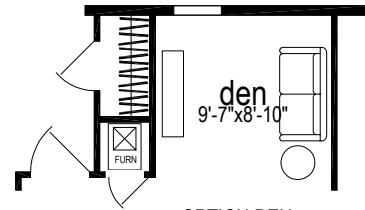

Colebrook

Spectra Series

1,369 SQ. FT. (Approximate) 3 Bedroom, 2 Bath

Last Updated: 8-13-24

ALTERNATE LAUNDRY ROOM

OPTION FRONT LOAD
WASH/DRY W/
FOLDING TABLE

OPTION DEN

OPTION FARM SINK