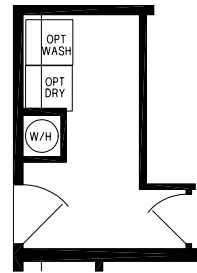

Colebrook

Spectra Series

1,369 SQ. FT. (Approximate) 3 Bedroom, 2 Bath

Last Updated: 8-13-24

ALTERNATE LAUNDRY ROOM

OPTION FRONT LOAD
WASH/DRY W/
FOLDING TABLE

OPTION DEN

OPTION FARM SINK