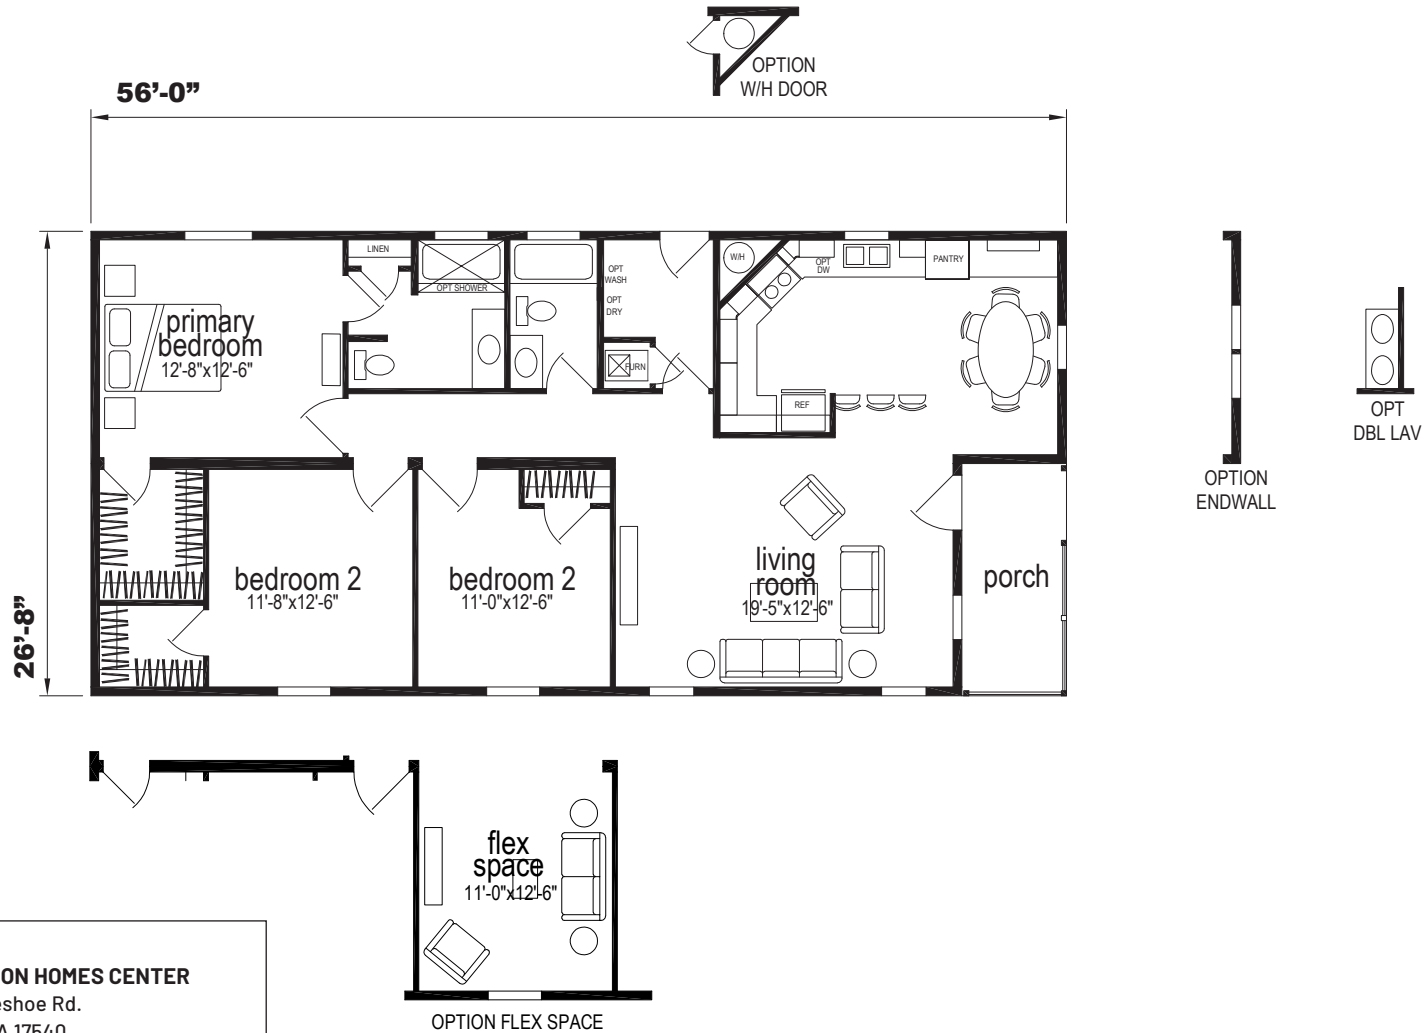

Capri

Sunwood Multi Section Series

1,474 SQ. FT. (Approximate) 3 Bedroom, 2 Bath

Last Updated: 8-13-24

CHAMPION HOMES CENTER
77 Horseshoe Rd.
Leola, PA 17540

PennsylvaniaFactoryDirect.com | 1-800-654-8392

IMPORTANT: Champion Homes reserves the right to modify, cancel or substitute products or features of this event at any time without prior notice or obligation. Pictures and other promotional materials are representative and may depict or contain floor plans, square footages, elevations, options, upgrades, extra design features, decorations, floor coverings, specialty light fixtures, custom paint and wall coverings, window treatments, landscaping, sound and alarm systems, furnishings, appliances, and other designer/decorator features and amenities that are not included as part of the home and/or may not be available at all locations. Home, pricing and community information is subject to change, and homes to prior sale, at any time without notice or obligation. ©2023 Champion Homes. All rights reserved.