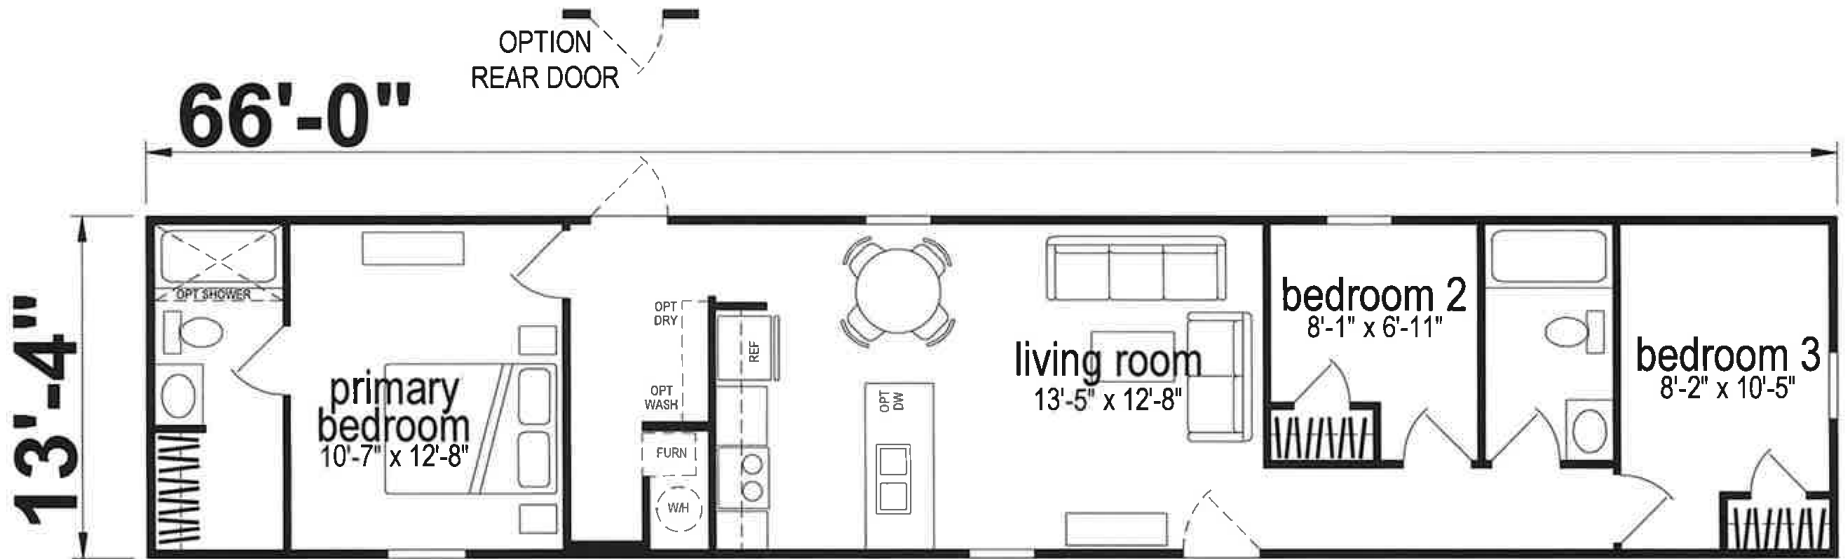

Bixker

Lake Manor Series

880 SQ. FT. (Approximate) 3 Bedroom, 2 Bath

Last Updated: 11-1-23

CHAMPION HOMES CENTER
77 Horseshoe Rd.
Leola, PA 17540

PennsylvaniaFactoryDirect.com | 1-800-654-8392

IMPORTANT: Champion Homes reserves the right to modify, cancel or substitute products or features of this event at any time without prior notice or obligation. Pictures and other promotional materials are representative and may depict or contain floor plans, square footages, elevations, options, upgrades, extra design features, decorations, floor coverings, specialty light fixtures, custom paint and wall coverings, window treatments, landscaping, sound and alarm systems, furnishings, appliances, and other designer/decorator features and amenities that are not included as part of the home and/or may not be available at all locations. Home, pricing and community information is subject to change, and homes to prior sale, at any time without notice or obligation. ©2023 Champion Homes. All rights reserved.