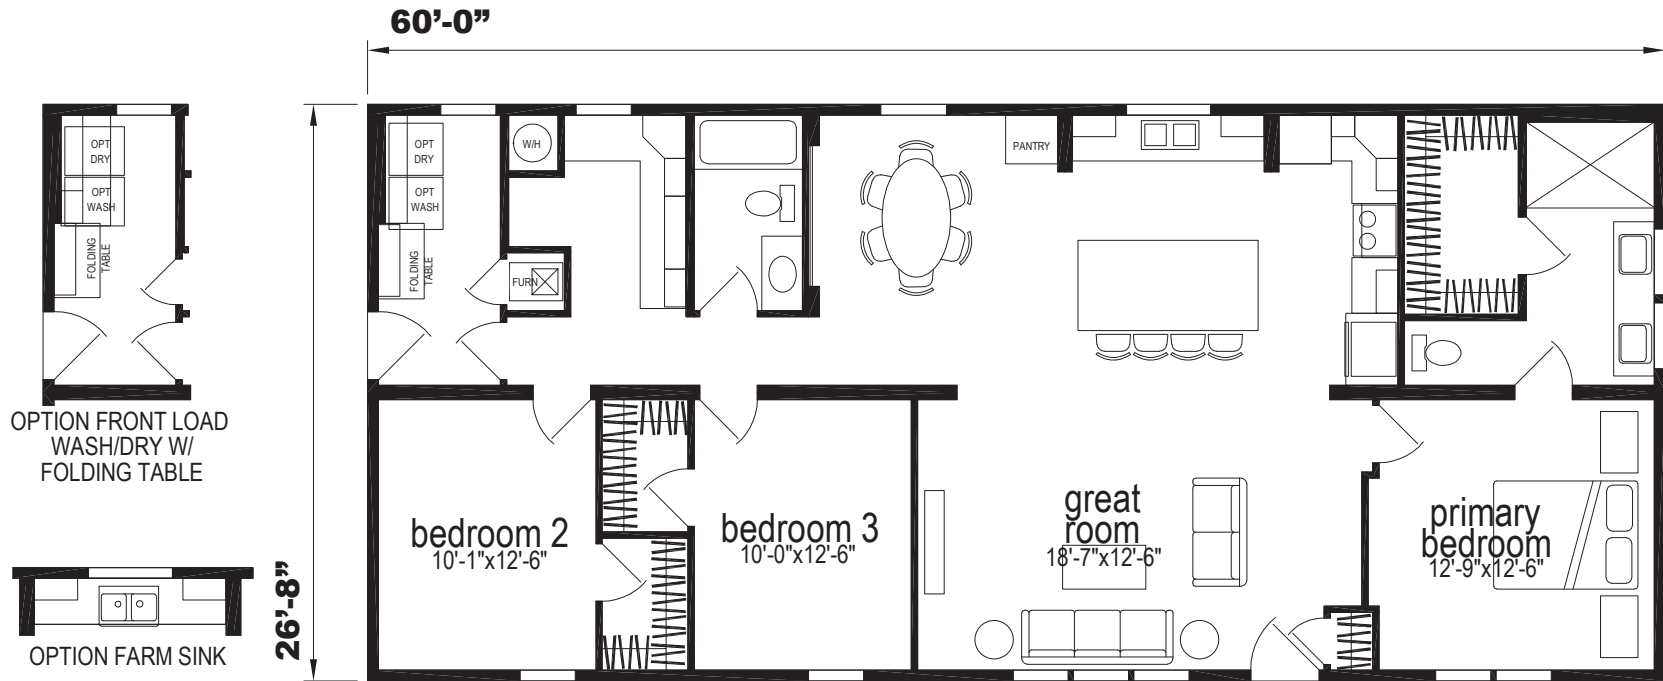

Bellefonte

Spectra Series

1,580 SQ. FT. (Approximate) 3 Bedroom, 2 Bath

Last Updated: 8-13-24

CHAMPION HOMES CENTER
77 Horseshoe Rd.
Leola, PA 17540

PennsylvaniaFactoryDirect.com | 1-800-654-8392

IMPORTANT: Champion Homes reserves the right to modify, cancel or substitute products or features of this event at any time without prior notice or obligation. Pictures and other promotional materials are representative and may depict or contain floor plans, square footages, elevations, options, upgrades, extra design features, decorations, floor coverings, specialty light fixtures, custom paint and wall coverings, window treatments, landscaping, sound and alarm systems, furnishings, appliances, and other designer/decorator features and amenities that are not included as part of the home and/or may not be available at all locations. Home, pricing and community information is subject to change, and homes to prior sale, at any time without notice or obligation. ©2023 Champion Homes. All rights reserved.