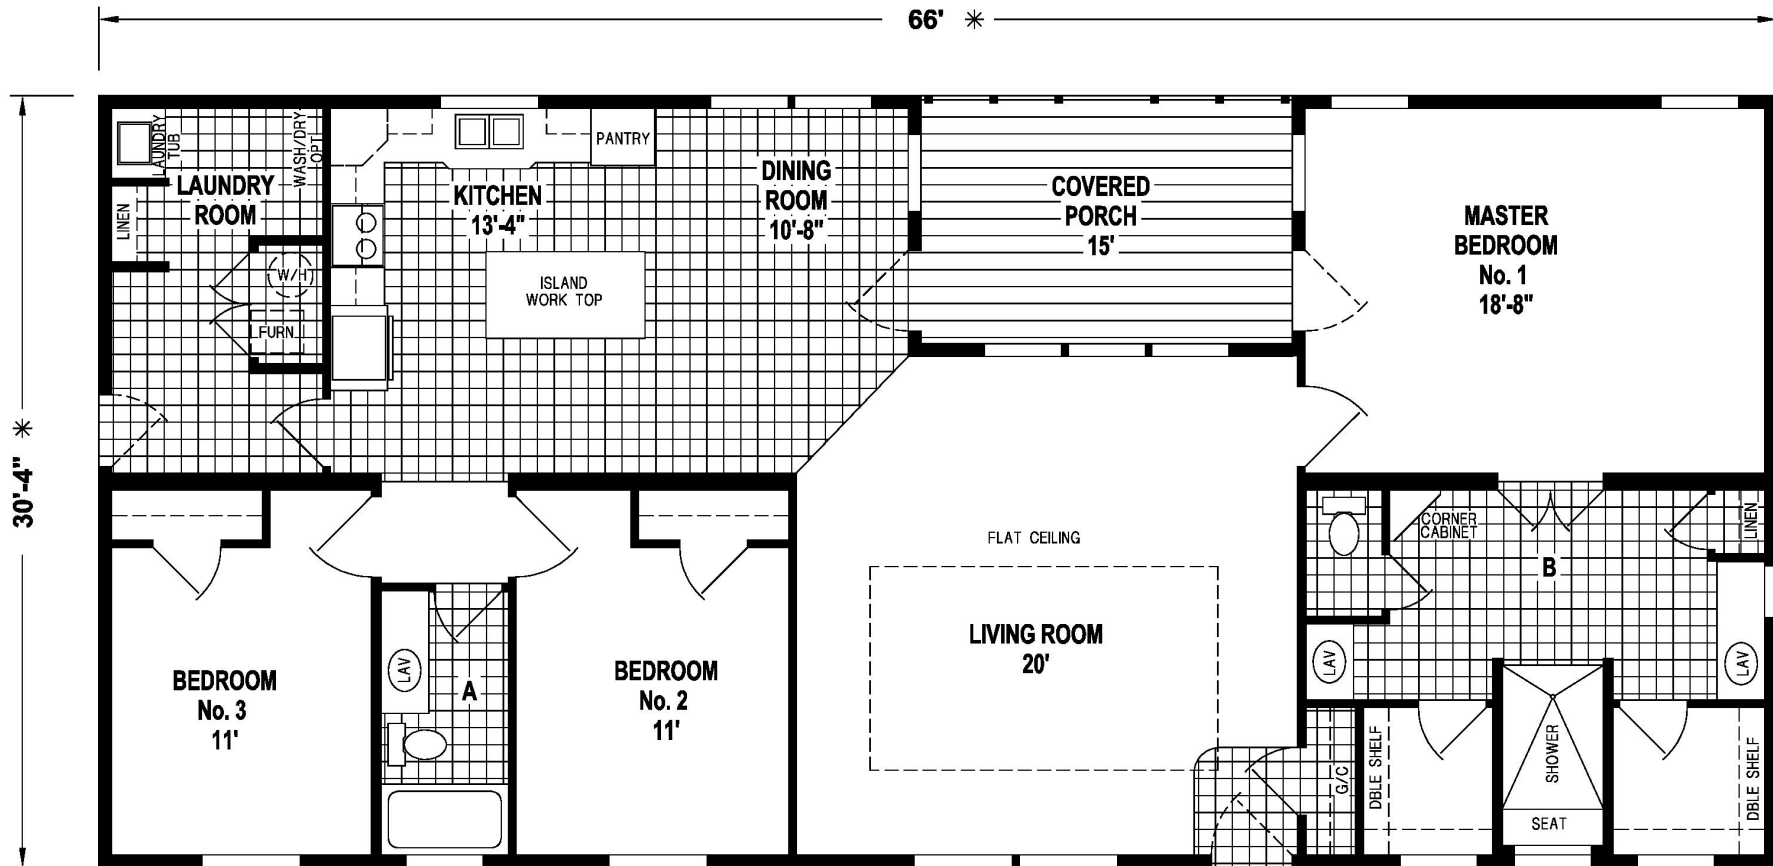

Altoona

Wood Manor Series

Factory Expo

"Factory Direct Value" HOME CENTERS

3 Bedroom, 2 Bath
Approx. 1,774 Sq. Ft.

Last Updated: 3-30-18

Factory Expo Home Centers
77 Horseshoe Road
Leola, PA 17540

I authorize Factory Expo to build my house, per this plan.