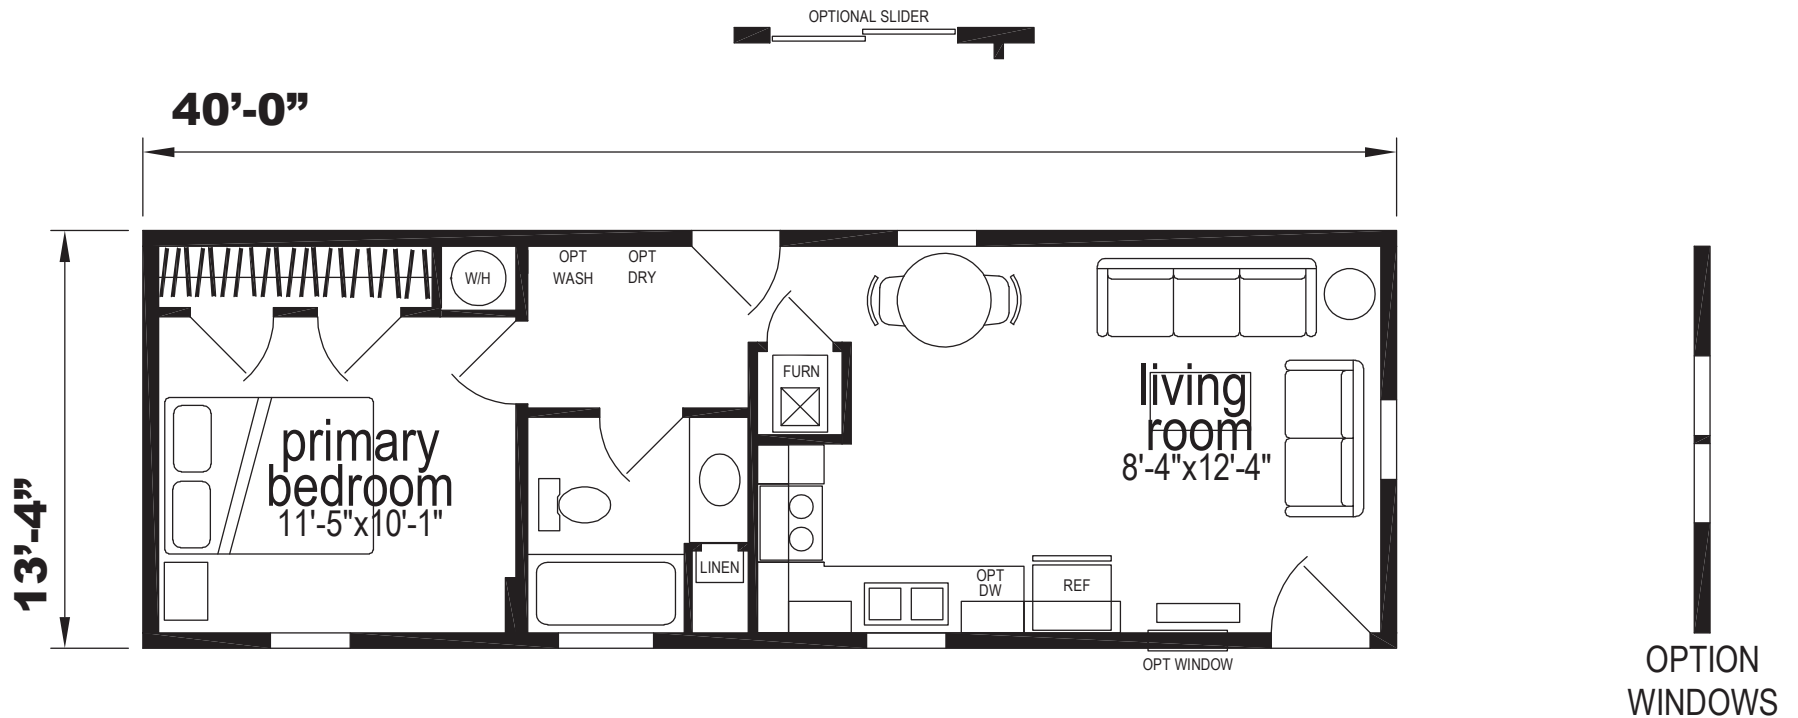

Allentown

Sunwood Single Section Series

533 SQ. FT. (Approximate) 1 Bedroom, 1 Bath

Last Updated: 9-20-24

CHAMPION HOMES CENTER
77 Horseshoe Rd.
Leola, PA 17540

PennsylvaniaFactoryDirect.com | 1-800-654-8392