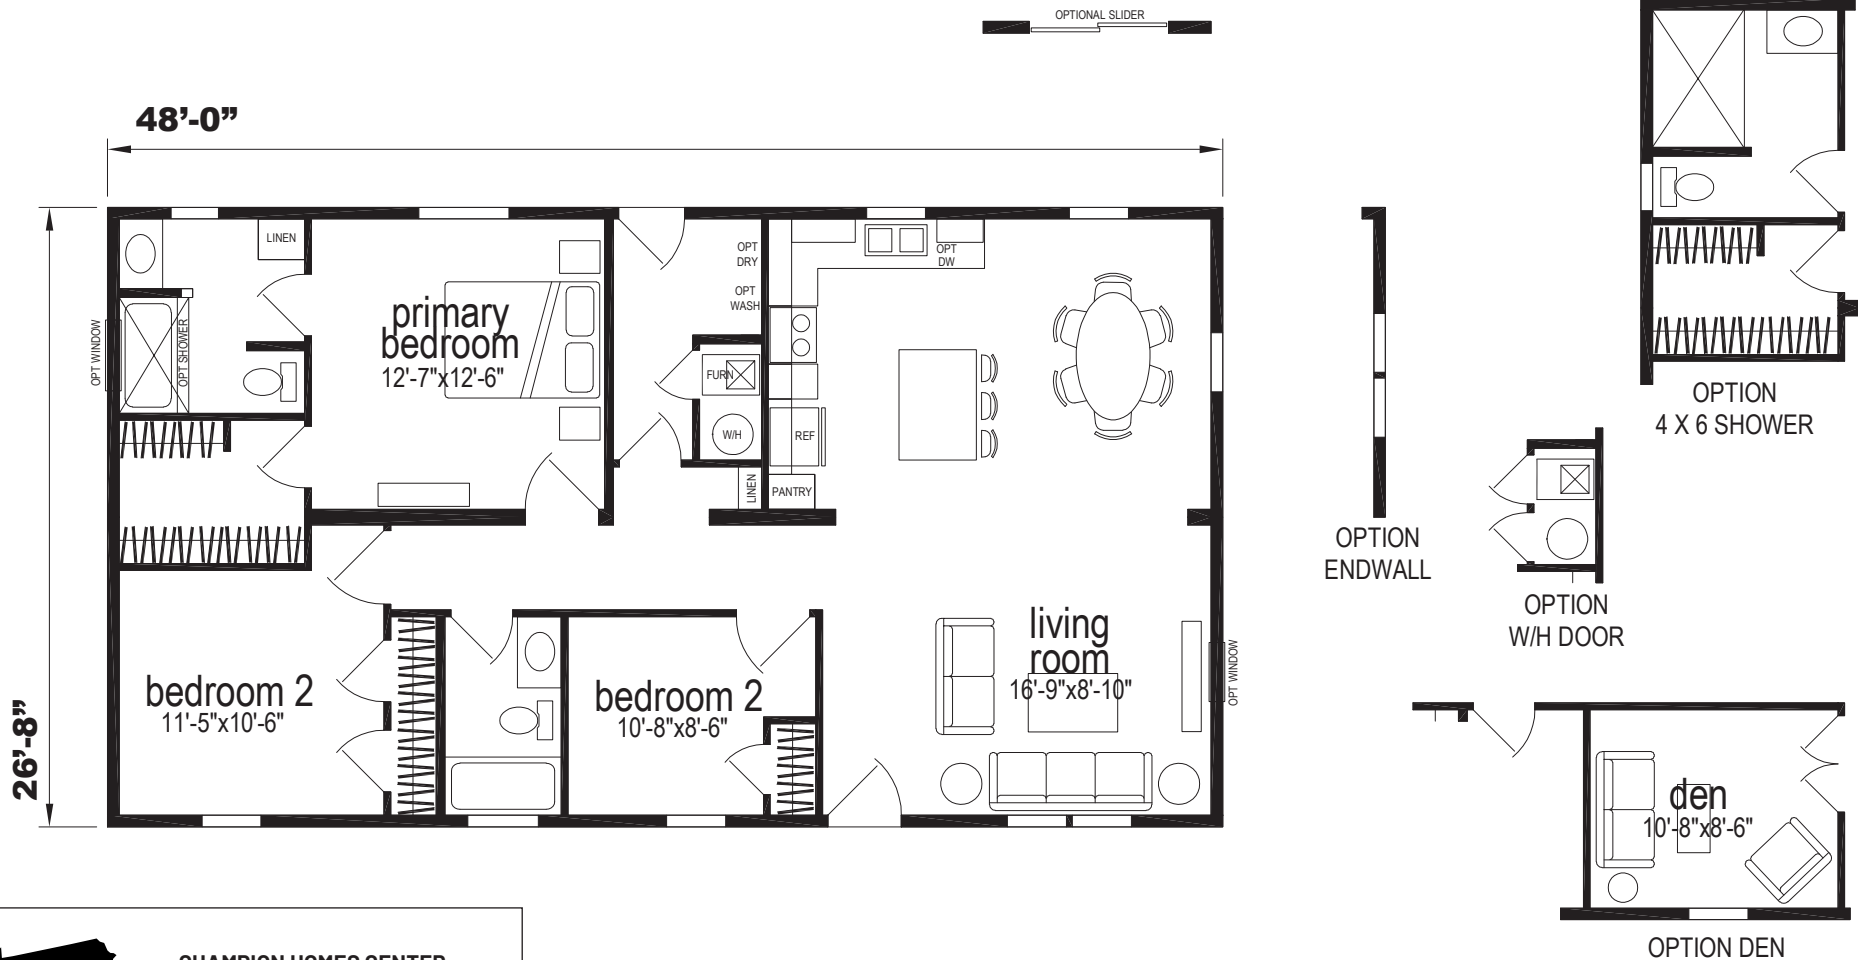

Allegany

Sunwood Multi Section Series

1,264 SQ. FT. (Approximate) 3 Bedroom, 2 Bath

Last Updated: 8-13-24

CHAMPION HOMES CENTER
77 Horseshoe Rd.
Leola, PA 17540

PennsylvaniaFactoryDirect.com | 1-800-654-8392