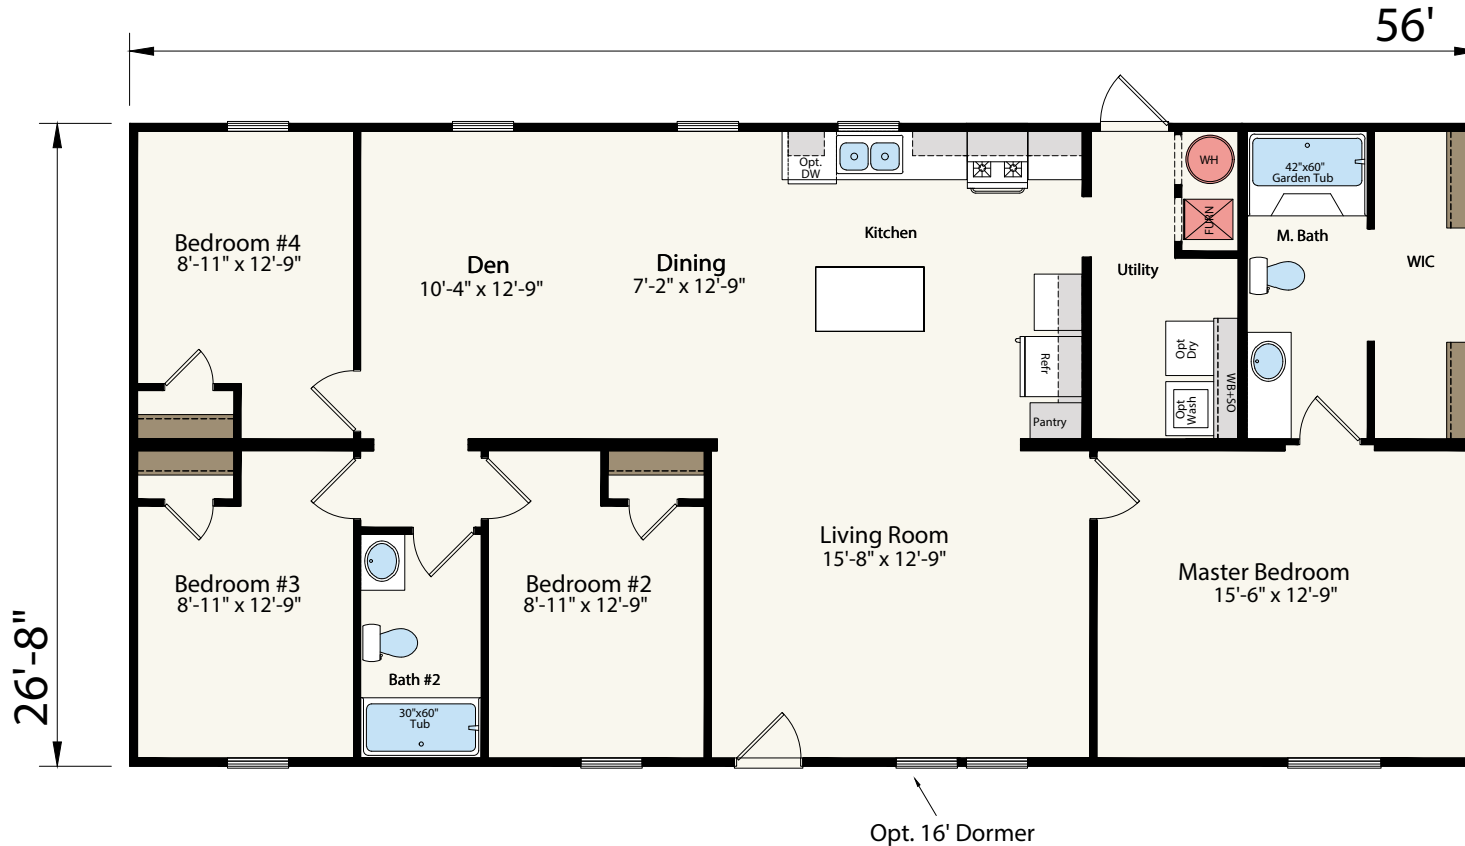

Alburtis

Prime Series

1,493 SQ. FT. (Approximate) 4 Bedroom, 2 Bath

Last Updated: 3-29-22

CHAMPION HOMES CENTER
77 Horseshoe Rd.
Leola, PA 17540

PennsylvaniaFactoryDirect.com | 1-800-654-8392

IMPORTANT: Champion Homes reserves the right to modify, cancel or substitute products or features of this event at any time without prior notice or obligation. Pictures and other promotional materials are representative and may depict or contain floor plans, square footages, elevations, options, upgrades, extra design features, decorations, floor coverings, specialty light fixtures, custom paint and wall coverings, window treatments, landscaping, sound and alarm systems, furnishings, appliances, and other designer/decorator features and amenities that are not included as part of the home and/or may not be available at all locations. Home, pricing and community information is subject to change, and homes to prior sale, at any time without notice or obligation. ©2020 Champion Homes. All rights reserved.