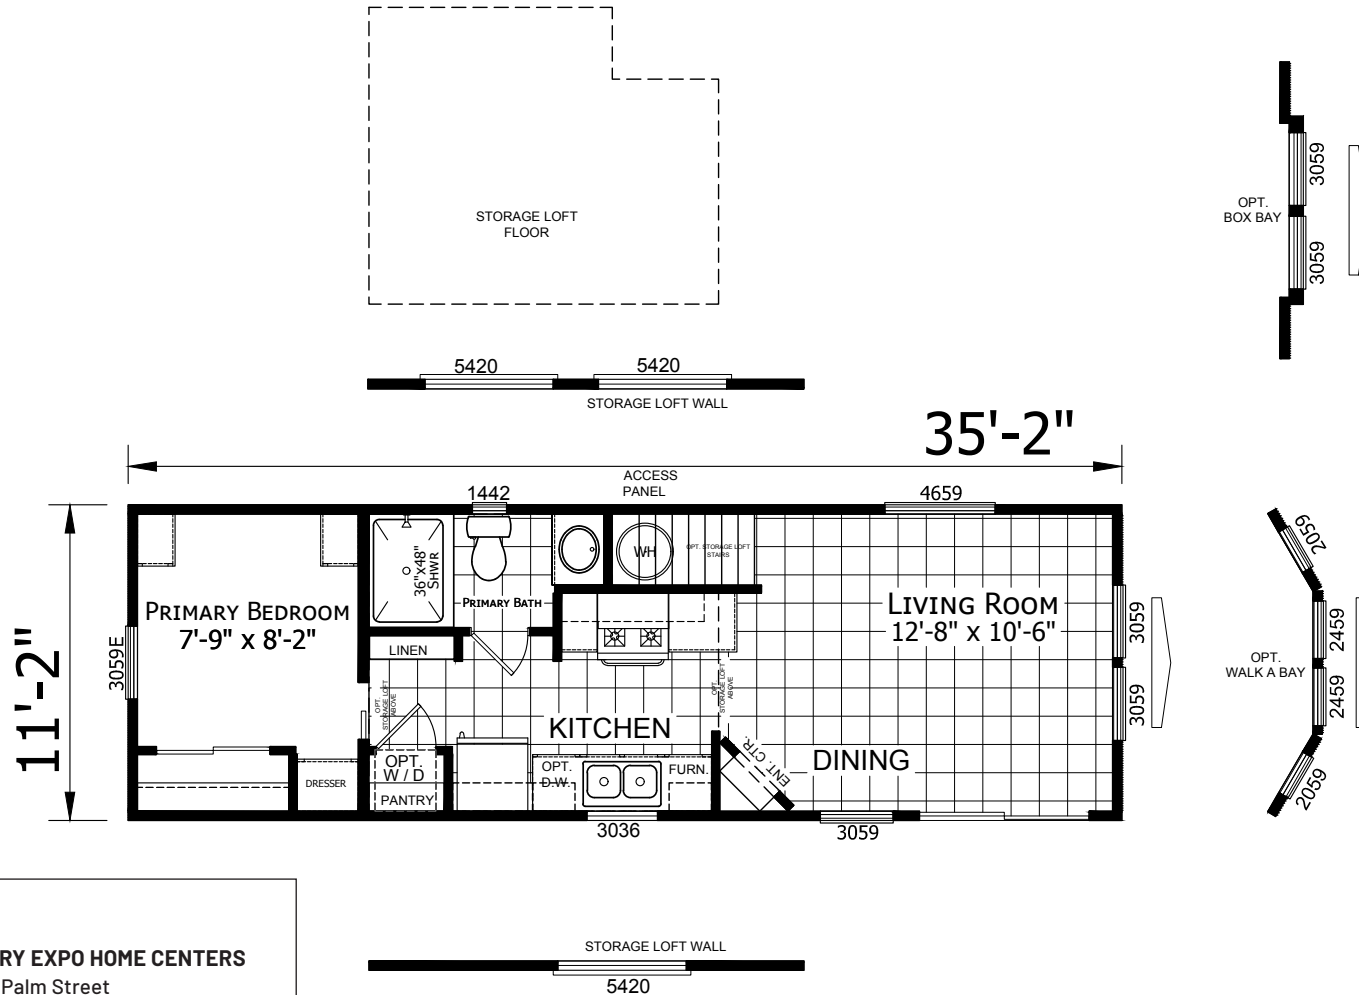

Morgan Hill

Meridian Series

393 SQ. FT. (Approximate) 1 Bedroom, 1 Bath

Park Models
"Factory Direct Value" **DIRECT**

Last Updated: 5-5-23

FACTORY EXPO HOME CENTERS

840 W. Palm Street
Lindsay, CA 93247

LD.ParkModelsDirect.com | 1-800-603-3169