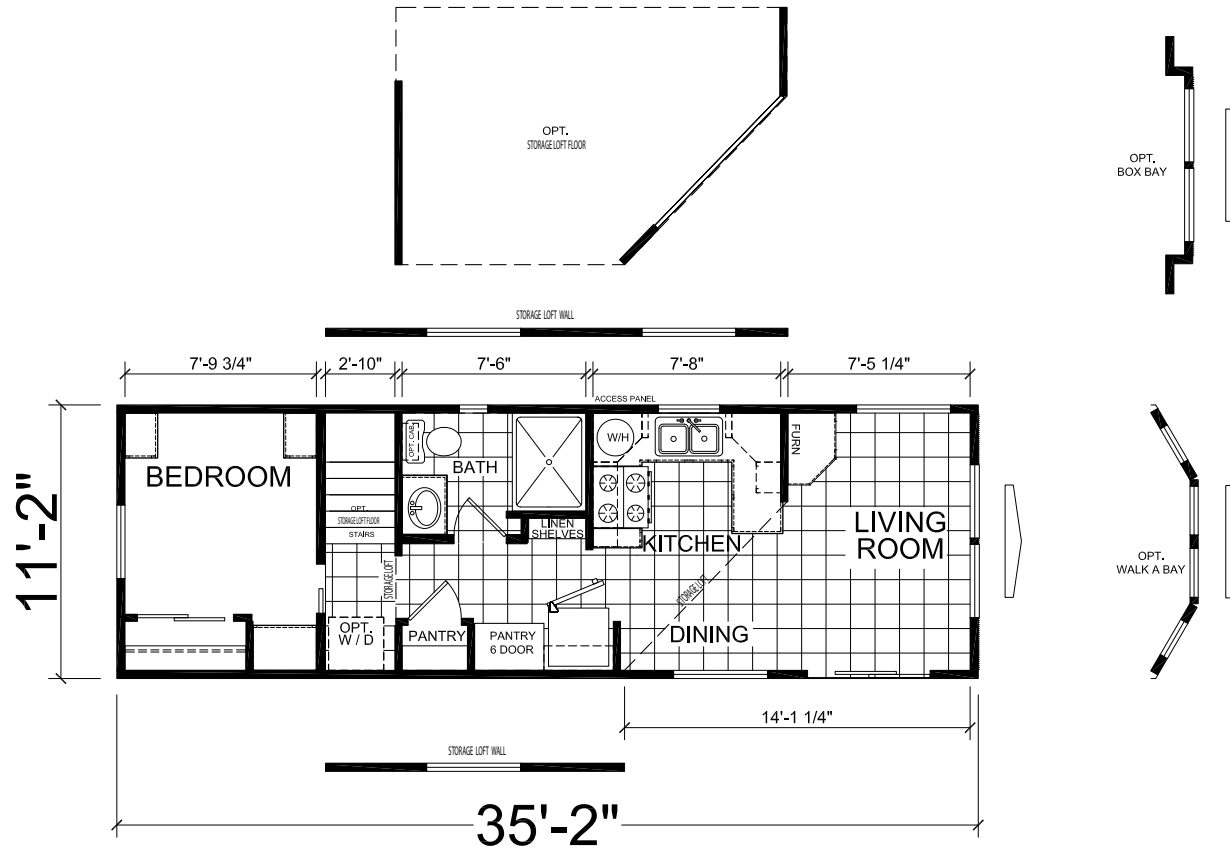

# Irvine

Meridian Series

399 SQ. FT. (Approximate) 1 Bedroom, 1 Bath

Last Updated: 3-24-23

**CHAMPION HOMES CENTER**  
840 W. Palm Street  
Lindsay, CA 93247

**LD.ParkModelsDirect.com | 1-800-603-3169**

**IMPORTANT:** Champion Homes reserves the right to modify, cancel or substitute products or features of this event at any time without prior notice or obligation. Pictures and other promotional materials are representative and may depict or contain floor plans, square footages, elevations, options, upgrades, extra design features, decorations, floor coverings, specialty light fixtures, custom paint and wall coverings, window treatments, landscaping, sound and alarm systems, furnishings, appliances, and other designer/decorator features and amenities that are not included as part of the home and/or may not be available at all locations. Home, pricing and community information is subject to change, and homes to prior sale, at any time without notice or obligation. ©2023 Champion Homes. All rights reserved.