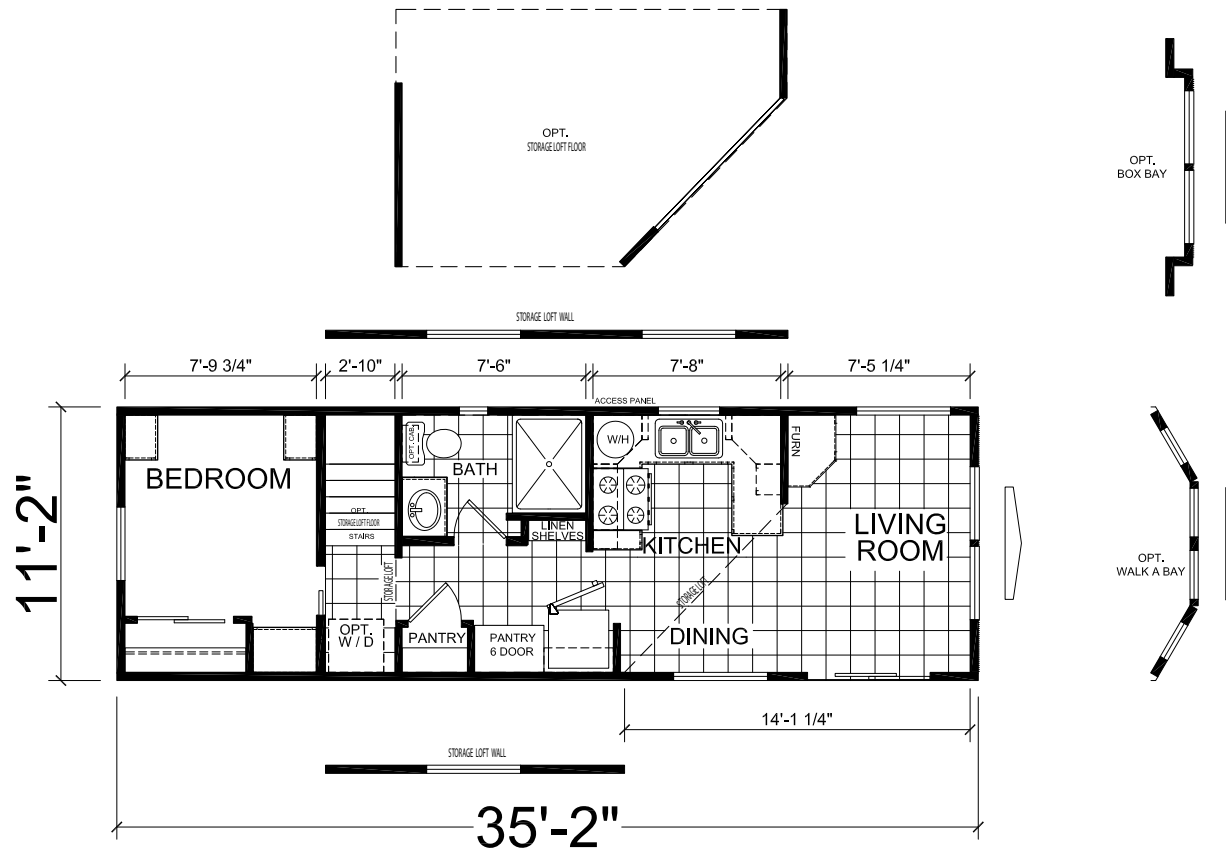

Irvine

Meridian Series

399 SQ. FT. (Approximate) 1 Bedroom, 1 Bath

Park Models
"Factory Direct Value" **DIRECT**

Last Updated: 3-24-23

FACTORY EXPO HOME CENTERS

840 W. Palm Street
Lindsay, CA 93247

LD.ParkModelsDirect.com | 1-800-603-3169