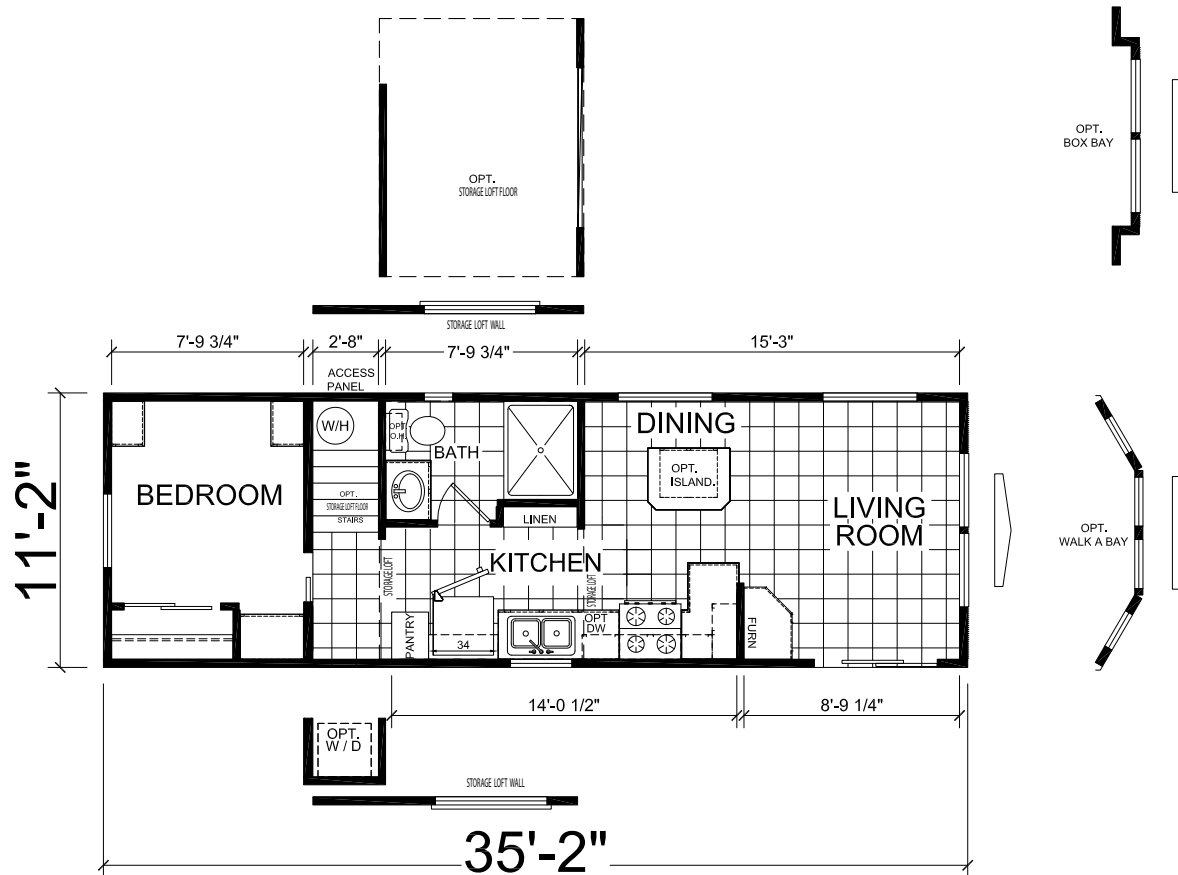

# Gridley

Meridian Series

399 SQ. FT. (Approximate) 1 Bedroom, 1 Bath

**Park Models**  
"Factory Direct Value" **DIRECT**

Last Updated: 3-24-23