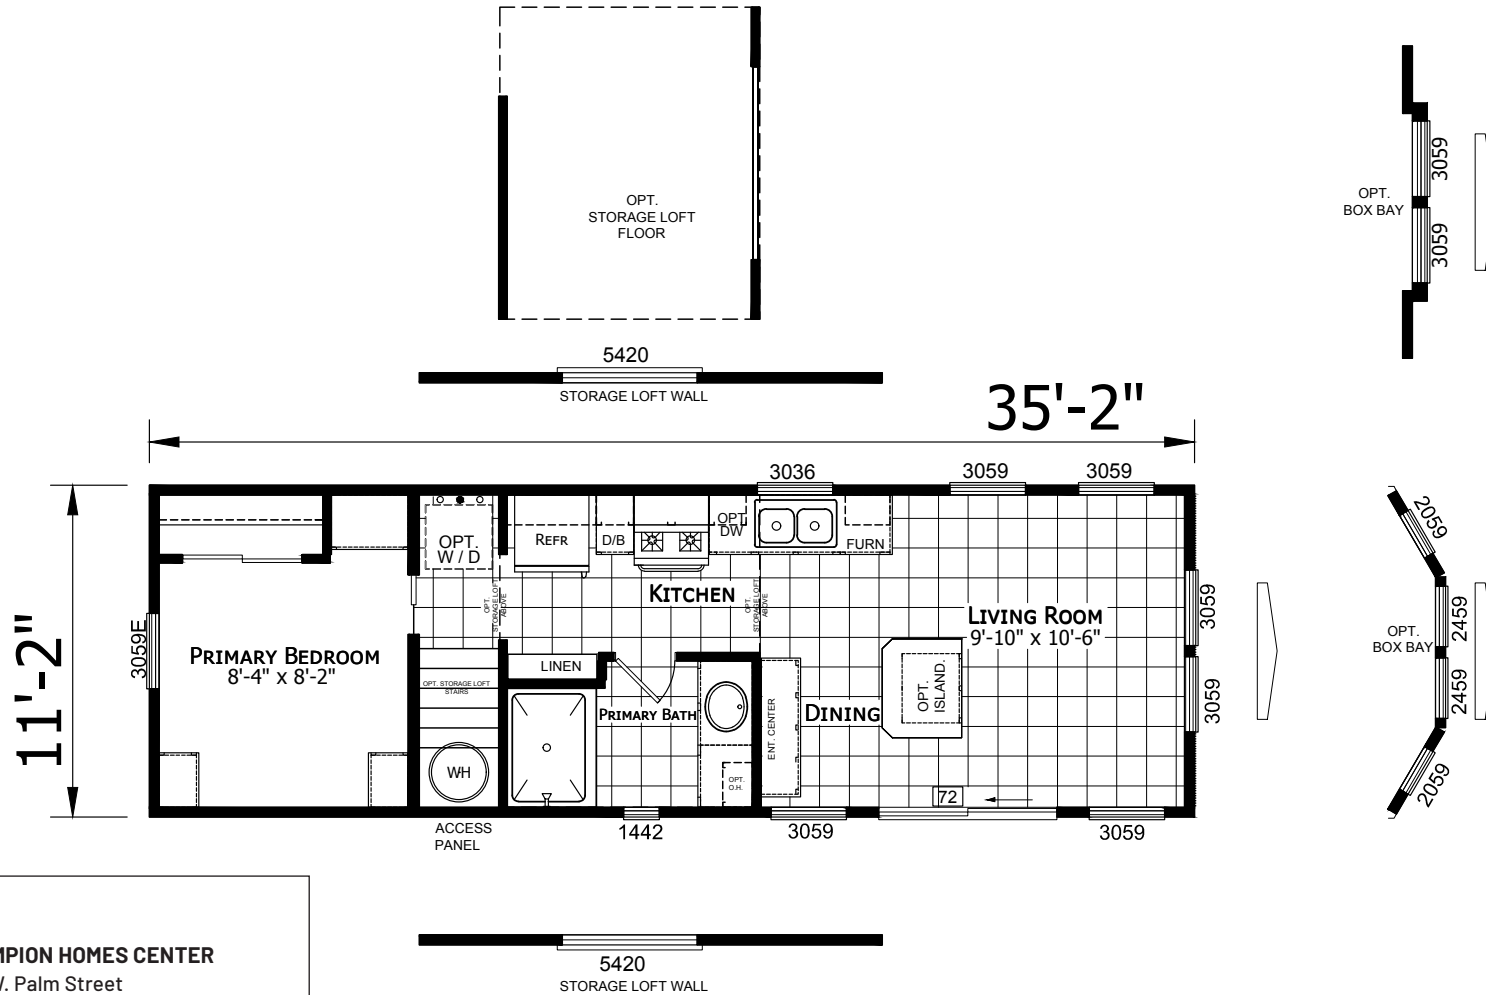

Chico

Meridian Series

399 SQ. FT. (Approximate) 1 Bedroom, 1 Bath

Last Updated: 5-23-23

CHAMPION HOMES CENTER
840 W. Palm Street
Lindsay, CA 93247

LD.ParkModelsDirect.com | 1-800-603-3169

IMPORTANT: Champion Homes reserves the right to modify, cancel or substitute products or features of this event at any time without prior notice or obligation. Pictures and other promotional materials are representative and may depict or contain floor plans, square footages, elevations, options, upgrades, extra design features, decorations, floor coverings, specialty light fixtures, custom paint and wall coverings, window treatments, landscaping, sound and alarm systems, furnishings, appliances, and other designer/decorator features and amenities that are not included as part of the home and/or may not be available at all locations. Home, pricing and community information is subject to change, and homes to prior sale, at any time without notice or obligation. ©2023 Champion Homes. All rights reserved.