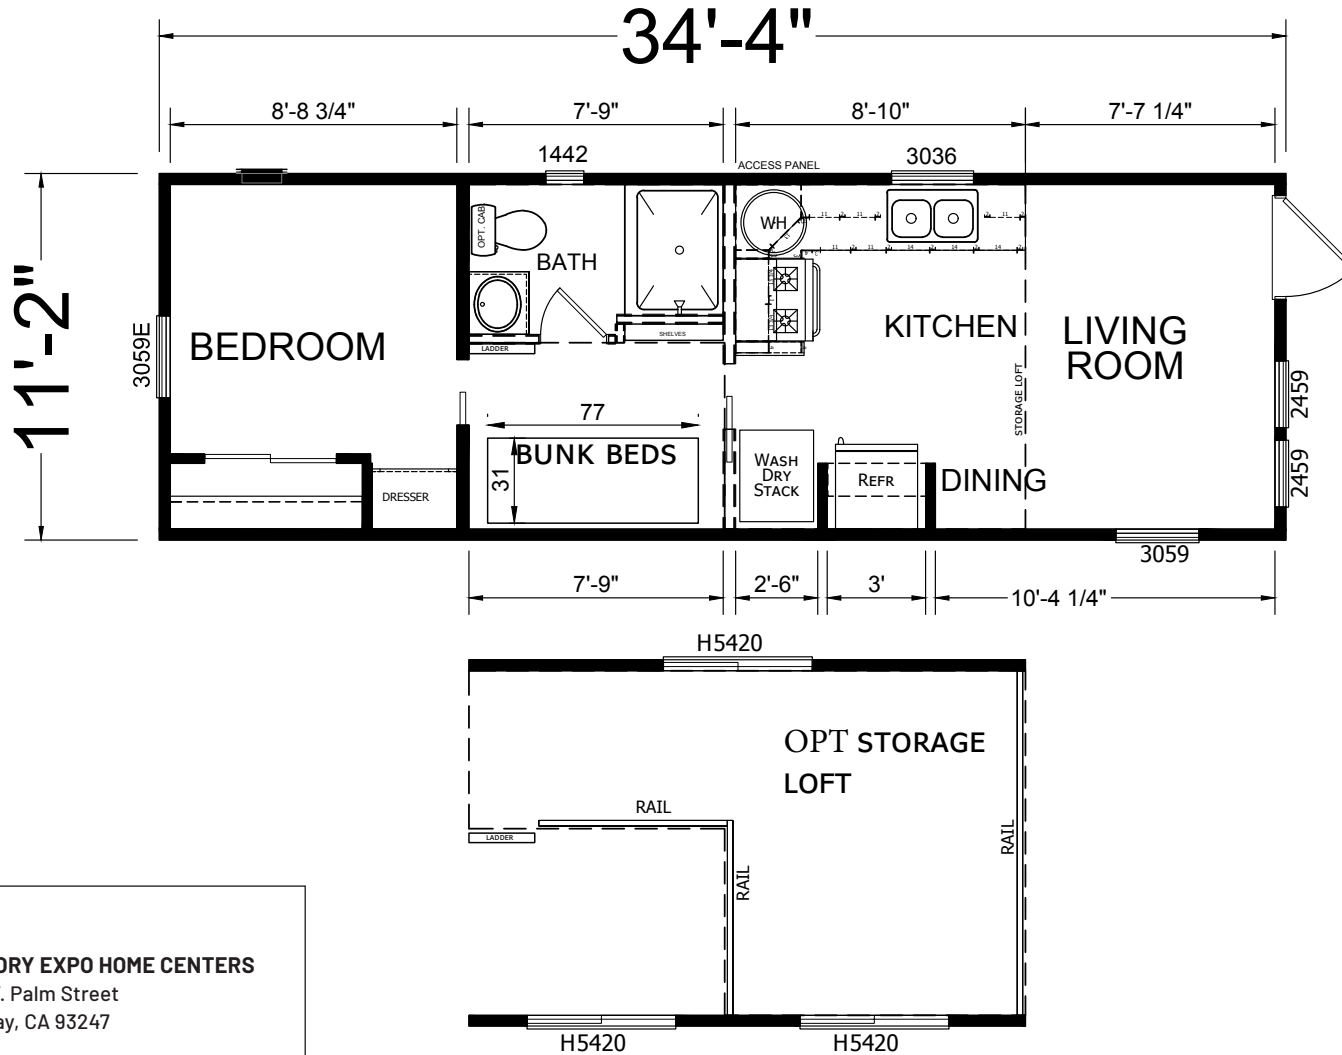

Cayucos

Meridian Series

395 SQ. FT. (Approximate) 1 Bedroom, 1 Bath

Park Models
"Factory Direct Value" **DIRECT**

Last Updated: 7-27-21

FACTORY EXPO HOME CENTERS

840 W. Palm Street
Lindsay, CA 93247

LD.ParkModelsDirect.com | 1-800-603-3169