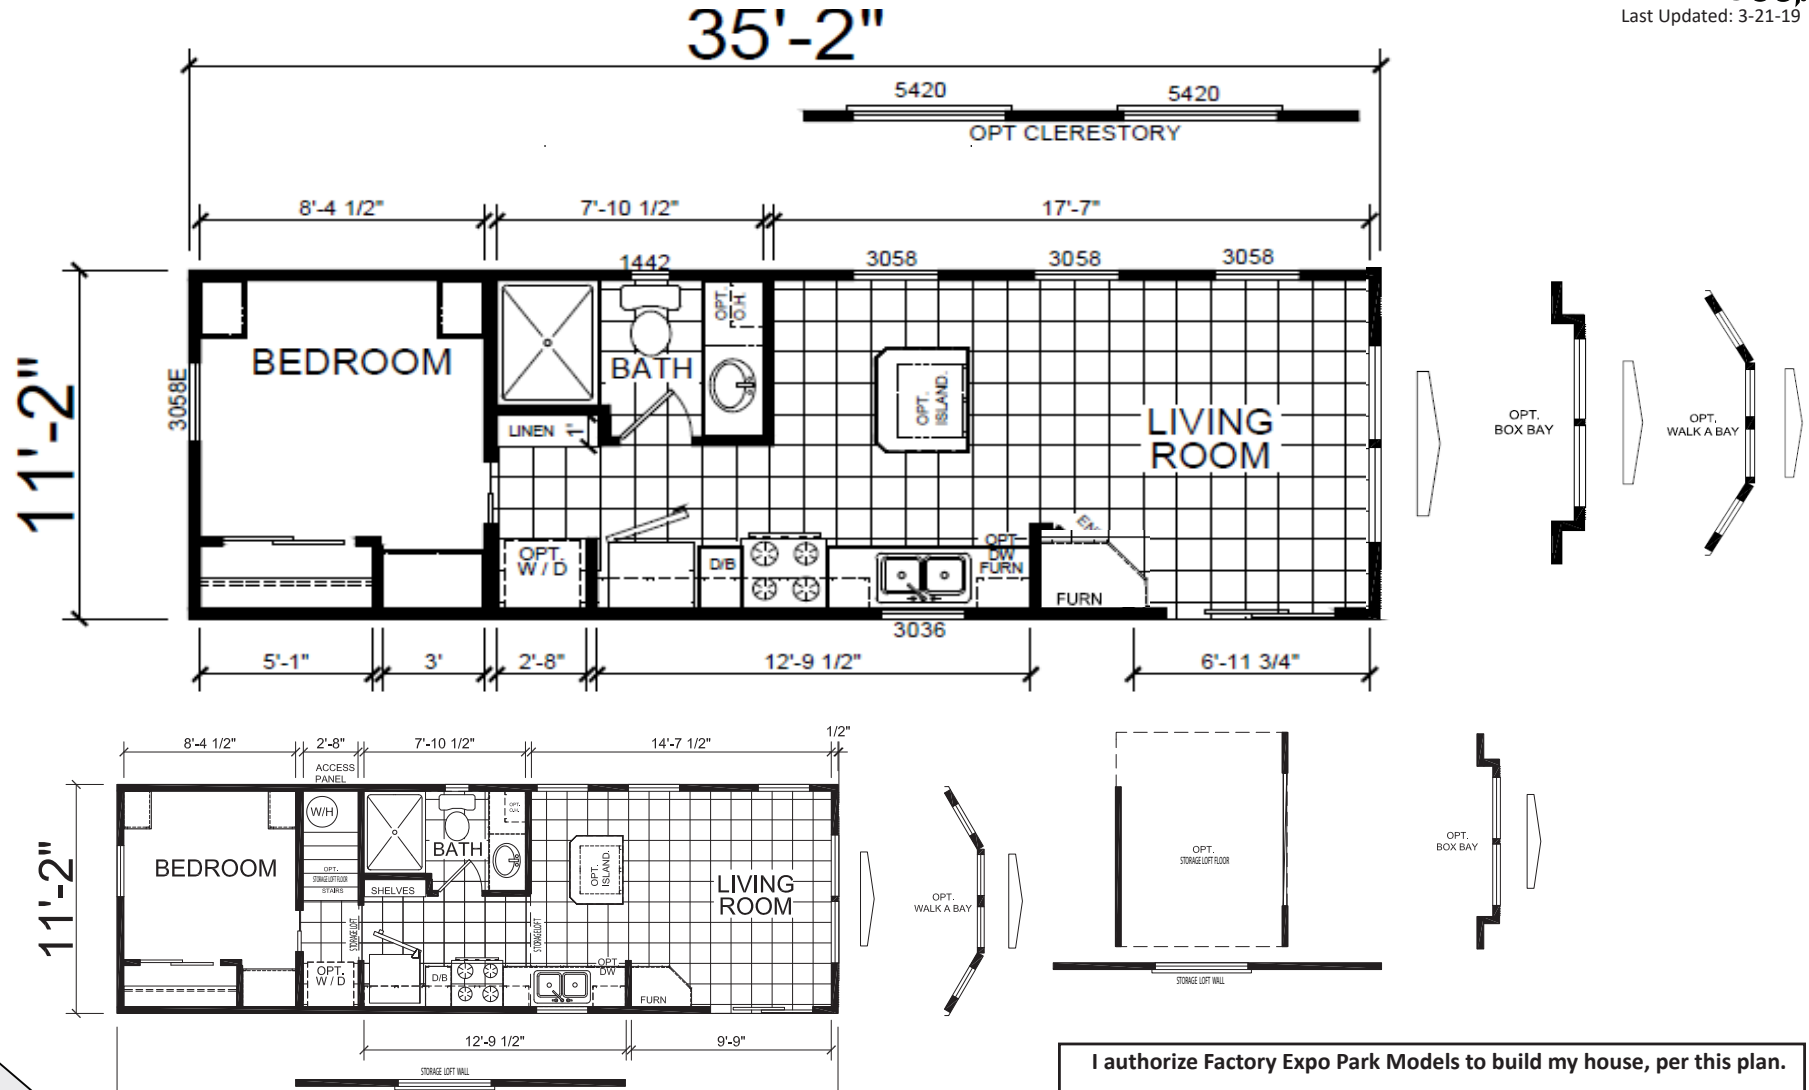

Banning

Meridian Series **ATHENS™**
PARK MODEL RVs

ParkModelsDirect
"Factory Direct Value"

Front Living, 1 Bed, 1 Bath
11 Wide
Approx. 399 Sq. Ft.

Last Updated: 3-21-19

Factory Expo Home Centers
840 West Palm Street
Lindsay, California 93247