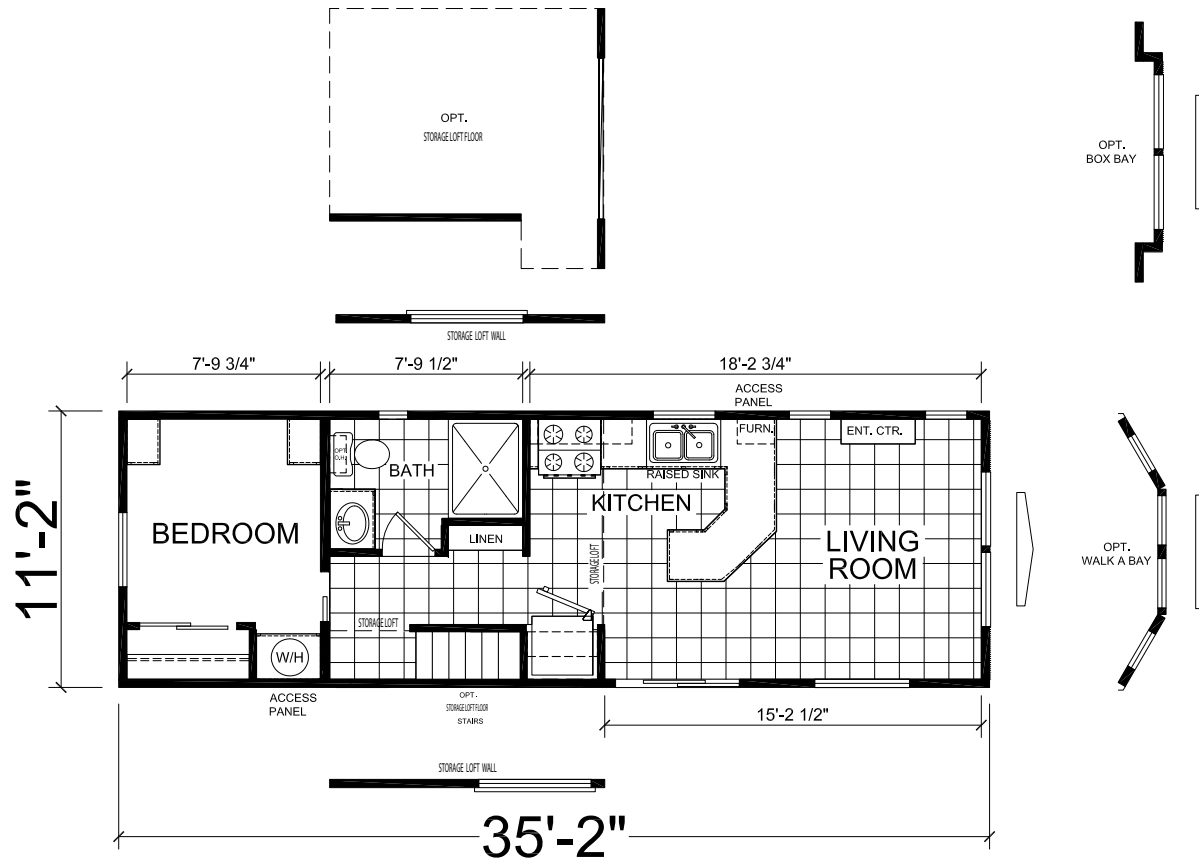

Anaheim

Meridian Series

399 SQ. FT. (Approximate) 1 Bedroom, 1 Bath

Last Updated: 3-24-23

CHAMPION HOMES CENTER
 840 W. Palm Street
 Lindsay, CA 93247

LD.ParkModelsDirect.com | 1-800-603-3169

IMPORTANT: Champion Homes reserves the right to modify, cancel or substitute products or features of this event at any time without prior notice or obligation. Pictures and other promotional materials are representative and may depict or contain floor plans, square footages, elevations, options, upgrades, extra design features, decorations, floor coverings, specialty light fixtures, custom paint and wall coverings, window treatments, landscaping, sound and alarm systems, furnishings, appliances, and other designer/decorator features and amenities that are not included as part of the home and/or may not be available at all locations. Home, pricing and community information is subject to change, and homes to prior sale, at any time without notice or obligation. ©2023 Champion Homes. All rights reserved.