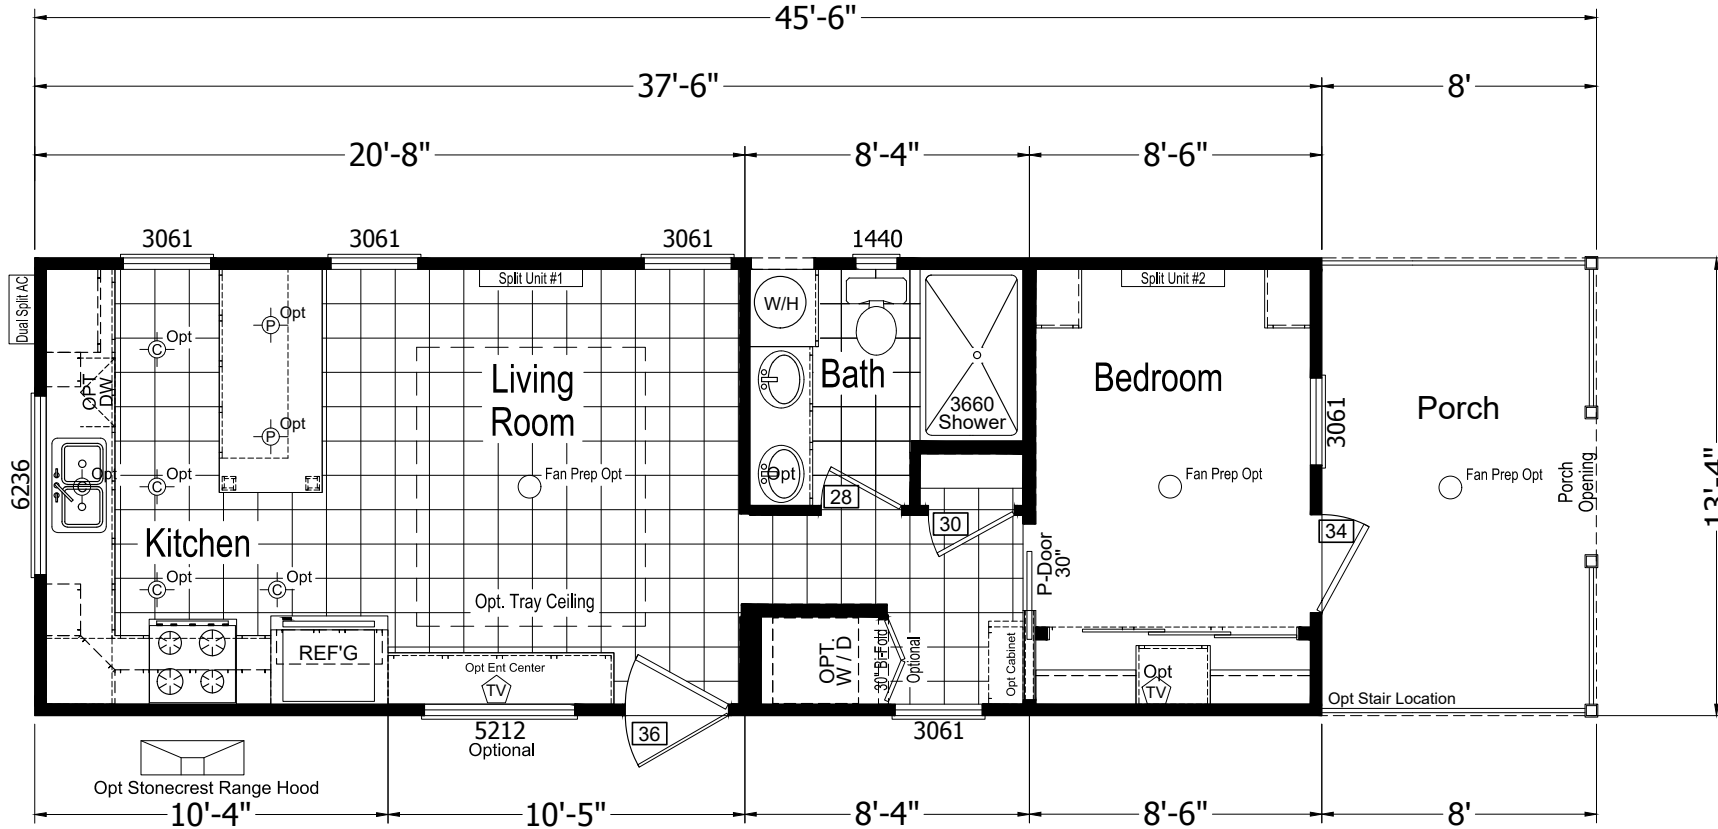

Tomoka

Grand Park Series

Factory Expo

"Factory Direct Value" HOME CENTERS

Park Model Alternative - HUD Code

1 Bedroom, 1 Bath

Approx. 500 Sq. Ft.

Last Updated: 12-12-18