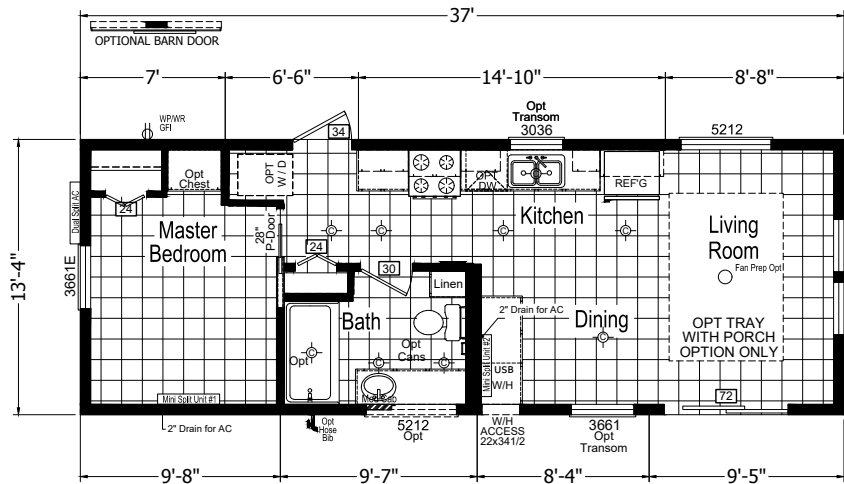

St. Augustine

Grand Park Series

Factory Expo

"Factory Direct Value" HOME CENTERS

Park Model Alternative - HUD Code
1 Bedroom, 1 Bath
Approx. 498 Sq. Ft.

Last Updated: 5-16-19

OPTIONAL ULTIMATE KITCHEN 2
AVAILABLE 9FT FLAT ONLY

Optional Double Windows with Optional SGD

Factory Expo Home Centers
1823 SE SR 100
Lake City, Florida 32025

For Detailed Directions See Map On Our Website

Optional Tray with Ent Center #16

I authorize Factory Expo Home Centers to build my house, per this plan.