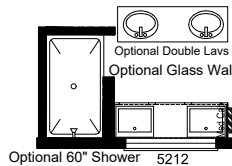

St. Augustine

Grand Park Series

Factory Expo

"Factory Direct Value" HOME CENTERS

Park Model Alternative - HUD Code
1 Bedroom, 1 Bath
Approx. 498 Sq. Ft.

Last Updated: 5-16-19

OPTIONAL ULTIMATE KITCHEN 2
AVAILABLE 9FT FLAT ONLY

Factory Expo Home Centers
1823 SE SR 100
Lake City, Florida 32025

For Detailed Directions See Map On Our Website

I authorize Factory Expo Home Centers to build my house, per this plan.

X _____

Customer Signature/Date

1-800-965-0341 LC.ParkModelsDirect.com 1-800-965-0341 LC.ParkModelsDirect.com

Important: Due to our policy of constant improvement, all information in our brochures may vary from actual home. The right is reserved to make changes at any time, without notice or obligation, in colors, materials, specifications, processes, and models. All dimensions and square footage calculations are nominal and approximate figures. Please check with your sales person for specific and current information.