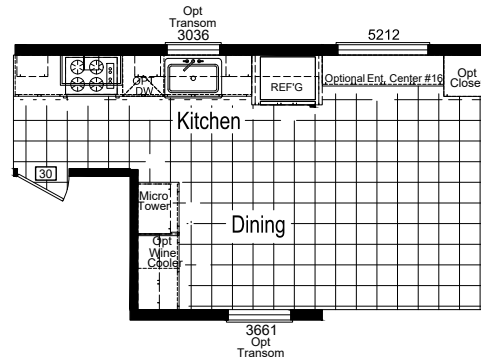

St. Augustine

Grand Park Series

Factory Expo

"Factory Direct Value" HOME CENTERS

Park Model Alternative - HUD Code
1 Bedroom, 1 Bath
Approx. 498 Sq. Ft.

Last Updated: 5-16-19

OPTIONAL ULTIMATE KITCHEN 2
AVAILABLE 9FT FLAT ONLY

Optional Double Windows with Optional SGD

Factory Expo Home Centers
1823 SE SR 100
Lake City, Florida 32025

For Detailed Directions See Map On Our Website

Optional Tray with Ent Center #16

I authorize Factory Expo Home Centers to build my house, per this plan.