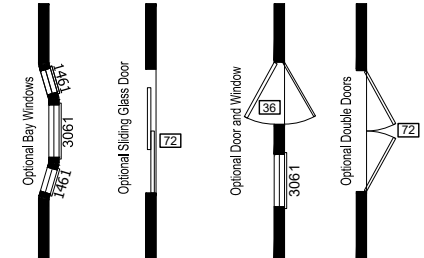

St. Augustine

Grand Park Series

Factory Expo

"Factory Direct Value" HOME CENTERS

Park Model Alternative - HUD Code
1 Bedroom, 1 Bath
Approx. 498 Sq. Ft.

Last Updated: 5-16-19

OPTIONAL ULTIMATE KITCHEN 2
AVAILABLE 9FT FLAT ONLY

Optional Double Windows with Optional SGD

Factory Expo Home Centers
1823 SE SR 100
Lake City, Florida 32025

For Detailed Directions See Map On Our Website

Optional Tray with Ent Center #16

I authorize Factory Expo Home Centers to build my house, per this plan.