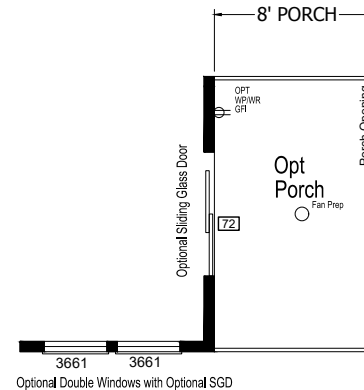

St. Augustine

Grand Park Series

Factory Expo

"Factory Direct Value" HOME CENTERS

Park Model Alternative - HUD Code
1 Bedroom, 1 Bath
Approx. 498 Sq. Ft.

Last Updated: 5-16-19

OPTIONAL ULTIMATE KITCHEN 2
AVAILABLE 9FT FLAT ONLY

Optional Double Windows with Optional SGD

Factory Expo Home Centers
1823 SE SR 100
Lake City, Florida 32025

For Detailed Directions See Map On Our Website

Optional Tray with Ent Center #16

I authorize Factory Expo Home Centers to build my house, per this plan.