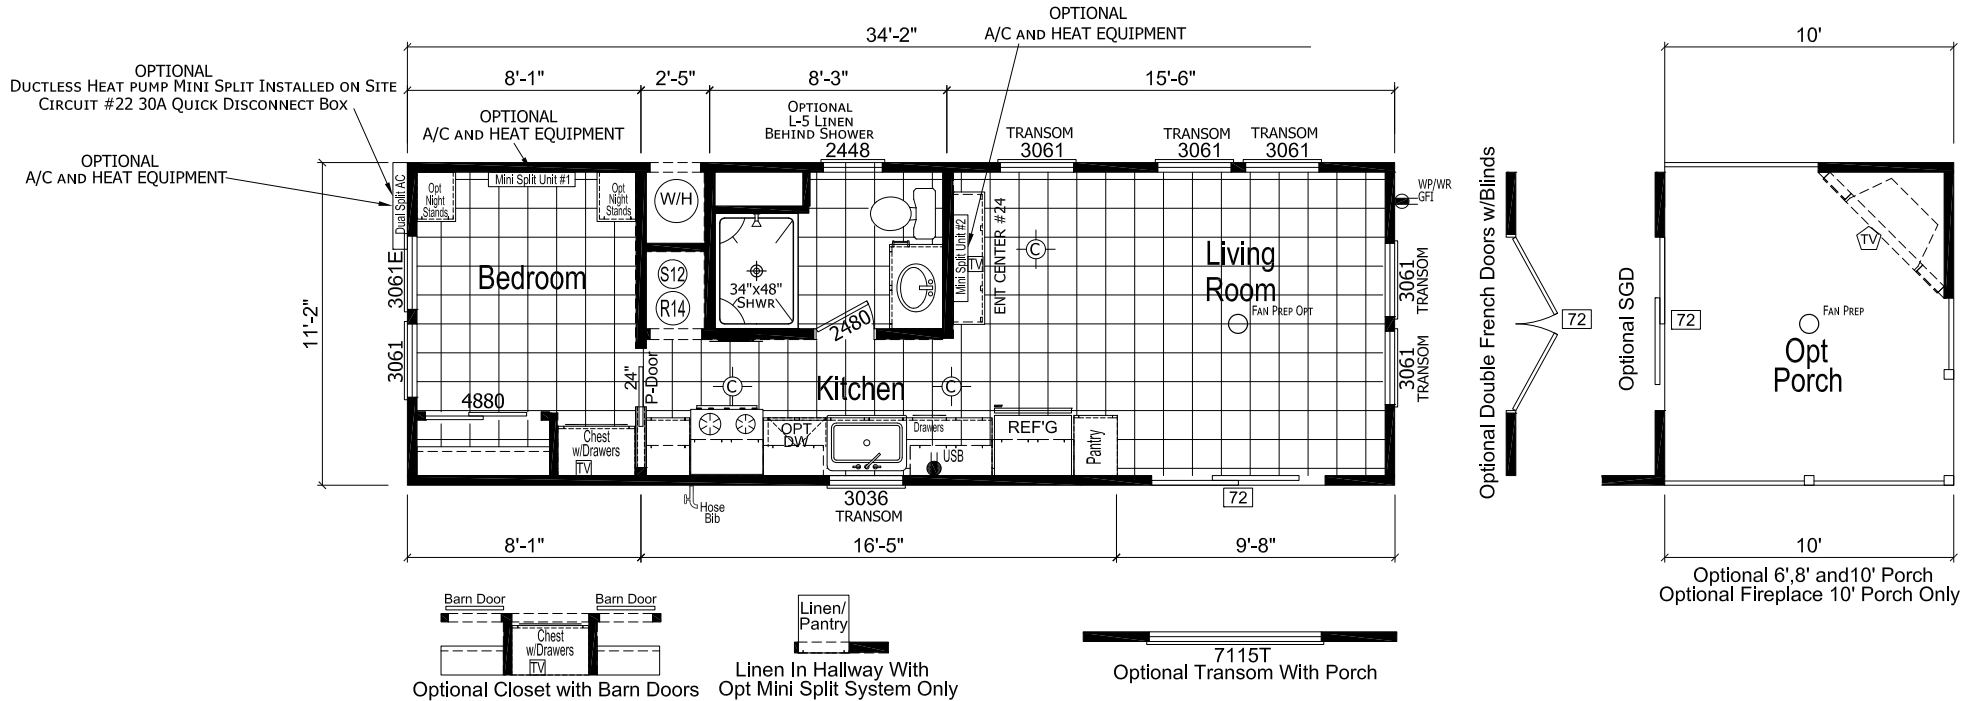

Kimet

Athens Park Homes Series

Park Models

"Factory Direct Value" DIRECT

Park Model
1 Bedroom, 1 Bath
Approx. 381 Sq. Ft.

Last Updated: 7-21-20

For Detailed Directions See Map On Our Website

I authorize Factory Expo Home Centers to build my house, per this plan.