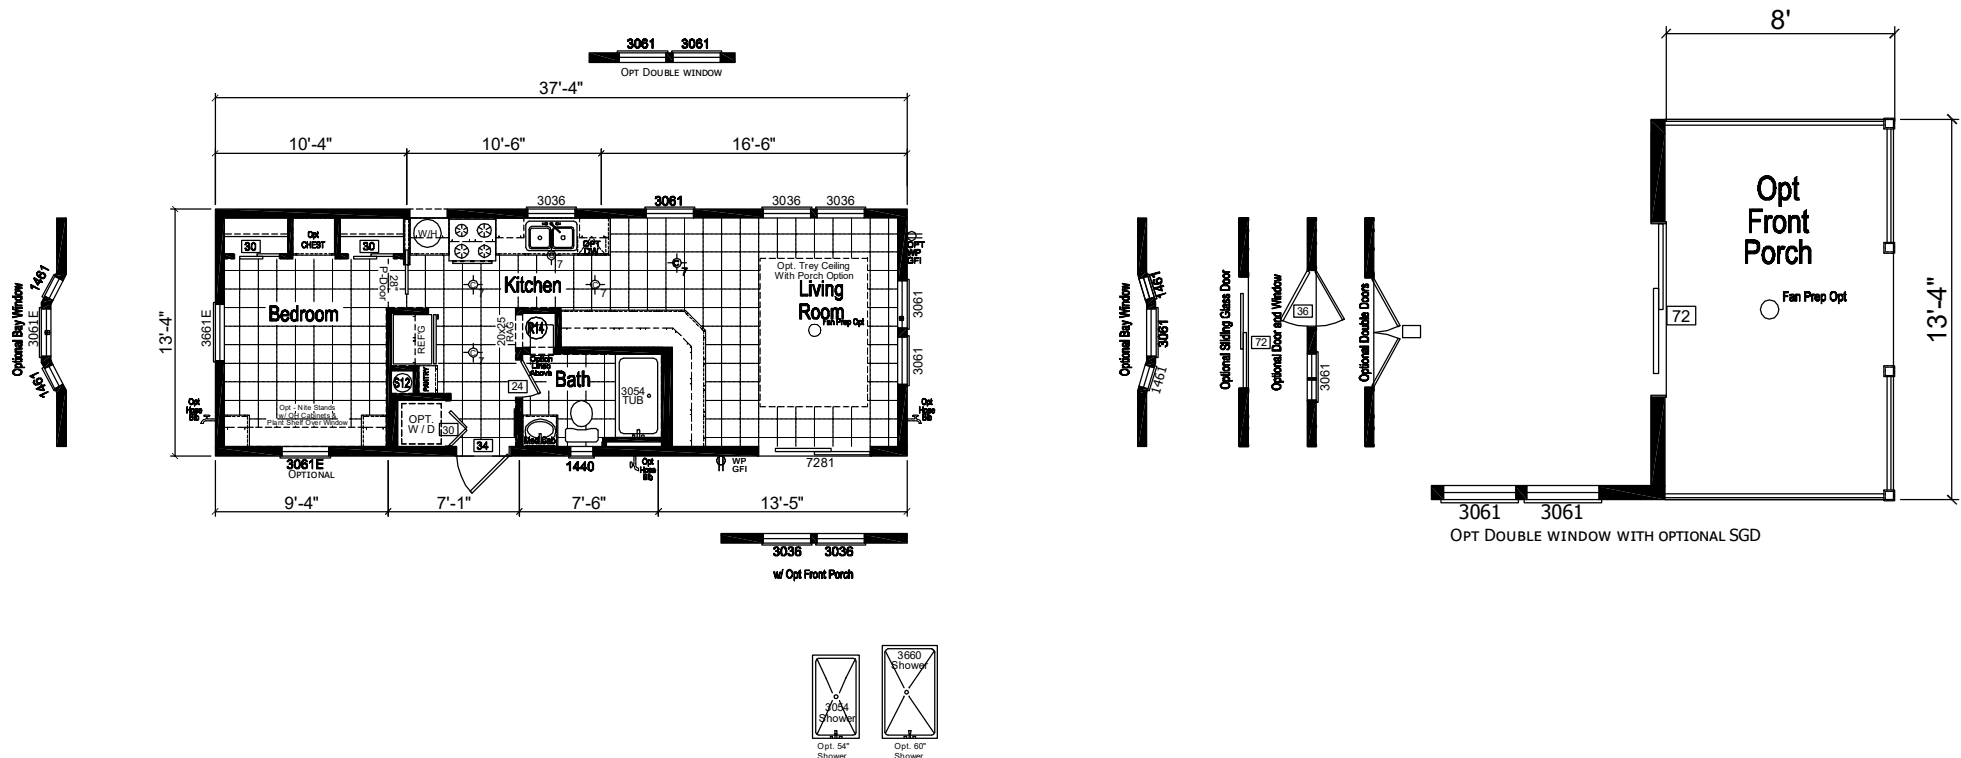

Edgewater

Grand Park Series

Factory Expo

"Factory Direct Value" HOME CENTERS

Park Model Alternative - HUD Code
1 Bedroom, 1 Bath
Approx. 498 Sq. Ft.

Last Updated: 5-16-19

Factory Expo Home Centers
1823 SE SR 100
Lake City, Florida 32025