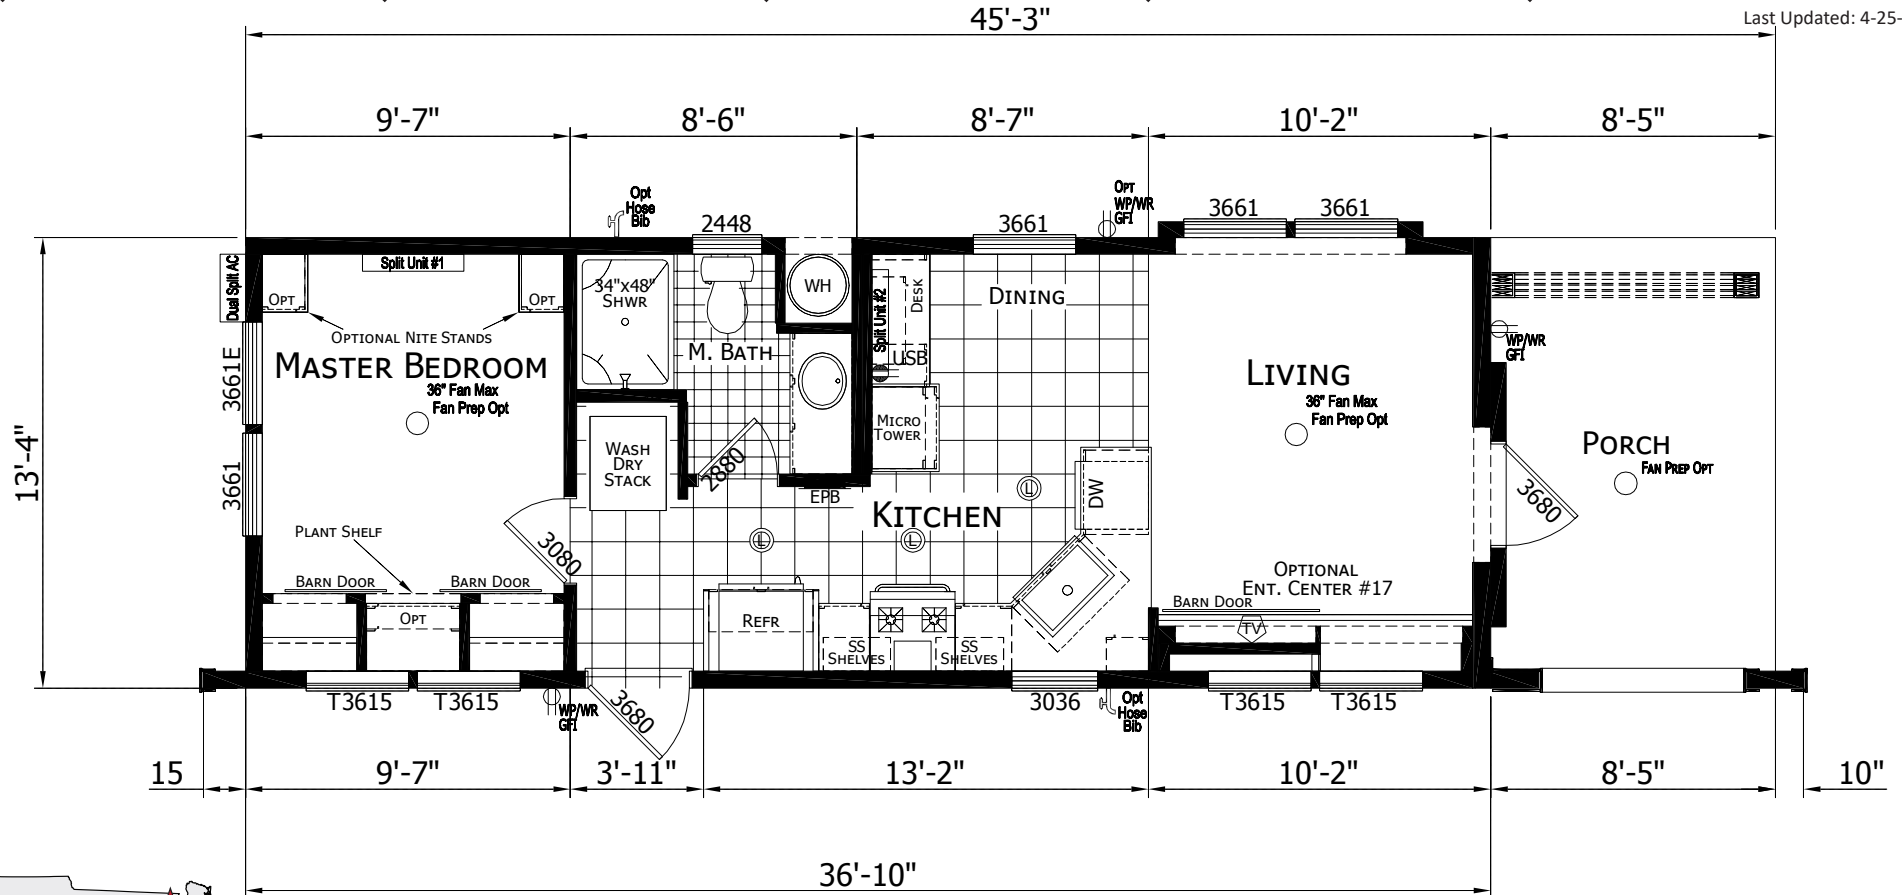

Adair

Grand Park Series

Factory Expo

"Factory Direct Value" HOME CENTERS

Park Model Alternative - HUD Code
1 Bedroom, 1 Bath
Approx. 491 Sq. Ft.

Last Updated: 4-25-19

For Detailed Directions See Map On Our Website