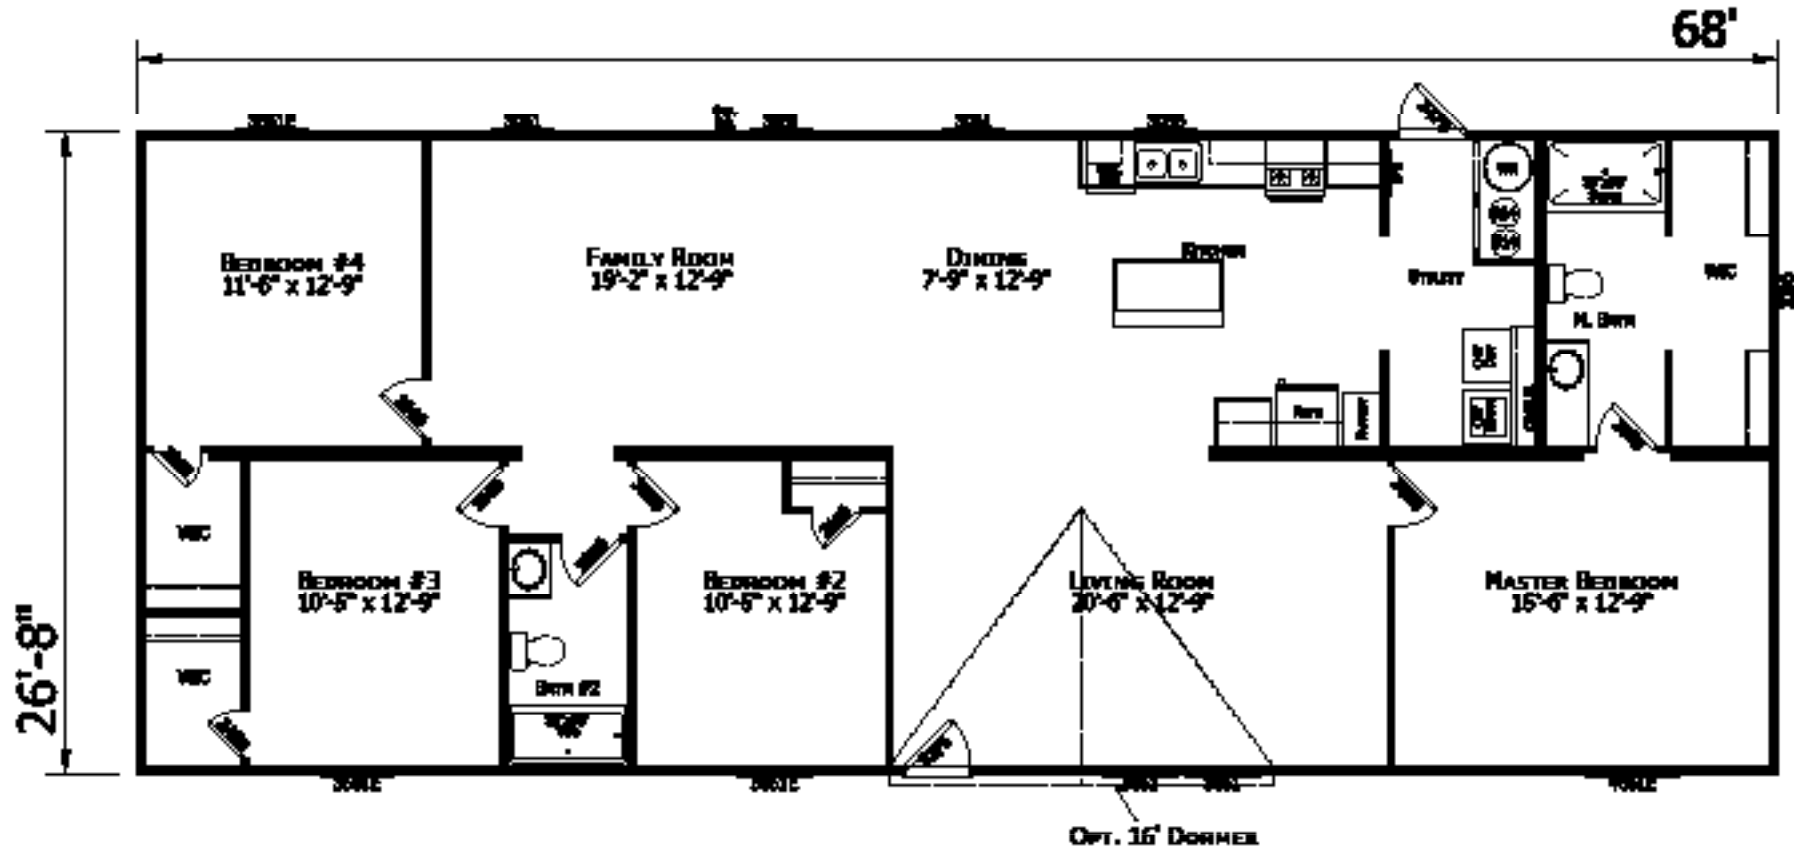

# Woolwine Special

Prime Series

1,813 SQ. FT. (Approximate) 4 Bedrooms, 2 Baths

Last Updated: 4-30-21

**CHAMPION HOMES CENTER**  
1915A SE SR100  
Lake City, Florida 32025

\*Limited quantities of the Woolwine Special are available – please call our sales office to confirm.