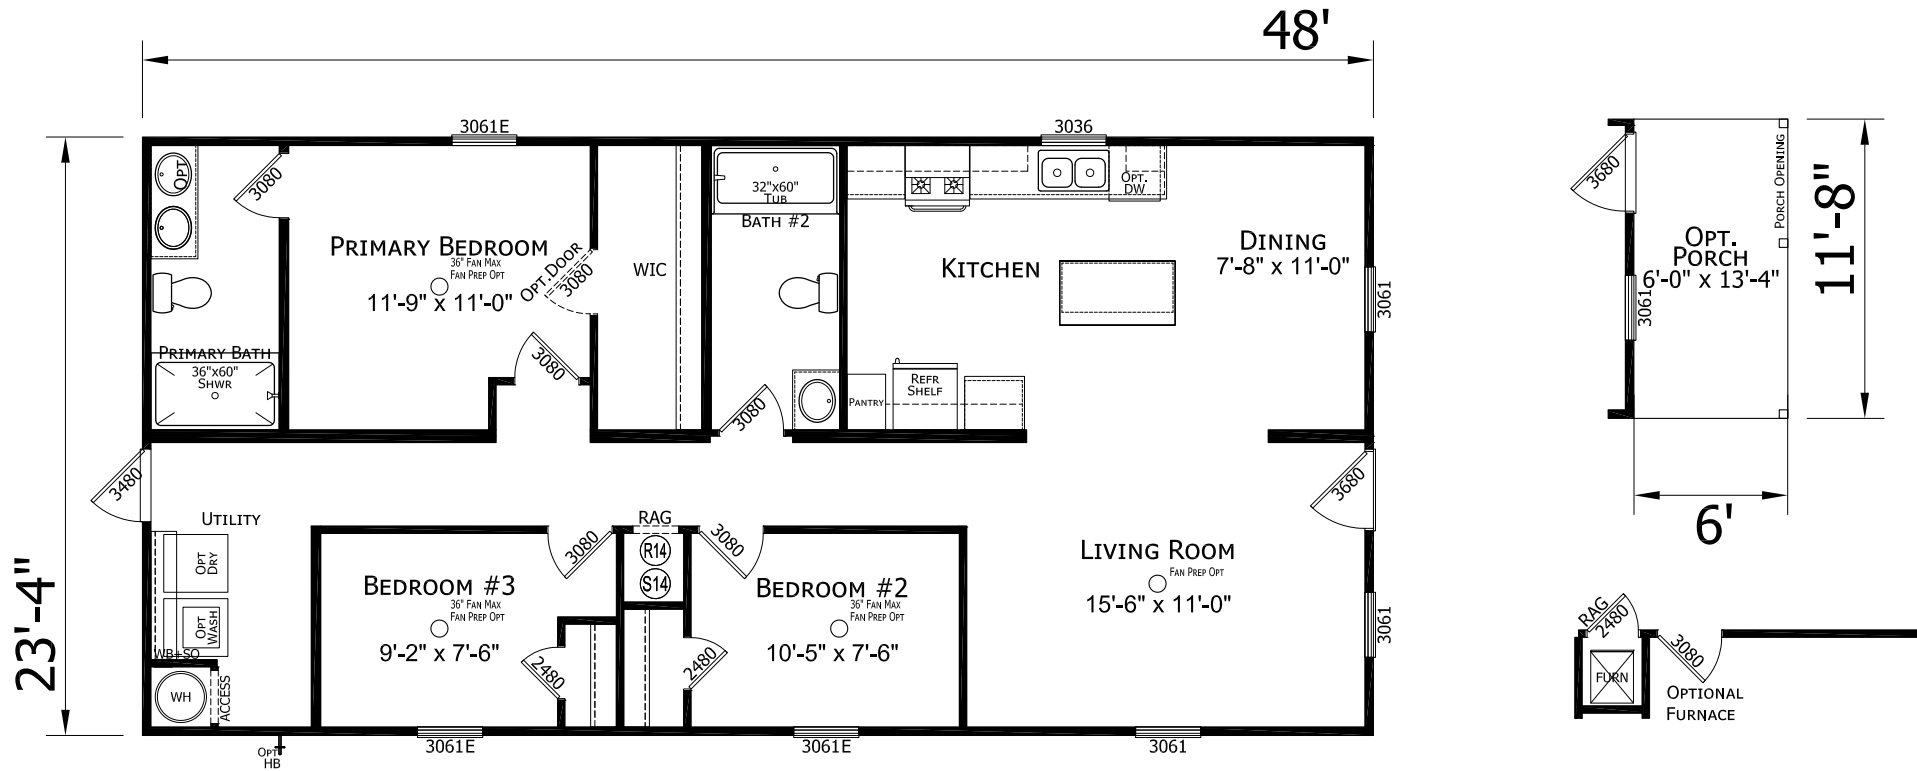

Woodbury

Prime Series

1120 SQ. FT. (Approximate) 3 Bedroom, 2 Bath

Last Updated: 10-3-24

CHAMPION HOMES CENTER
1915A SE SR100
Lake City, Florida 32025

FactoryHomeSale.com | 1-800-965-3052

IMPORTANT: Champion Homes reserves the right to modify, cancel or substitute products or features of this event at any time without prior notice or obligation. Pictures and other promotional materials are representative and may depict or contain floor plans, square footages, elevations, options, upgrades, extra design features, decorations, floor coverings, specialty light fixtures, custom paint and wall coverings, window treatments, landscaping, sound and alarm systems, furnishings, appliances, and other designer/decorator features and amenities that are not included as part of the home and/or may not be available at all locations. Home, pricing and community information is subject to change, and homes to prior sale, at any time without notice or obligation. ©2021 Champion Homes. All rights reserved.