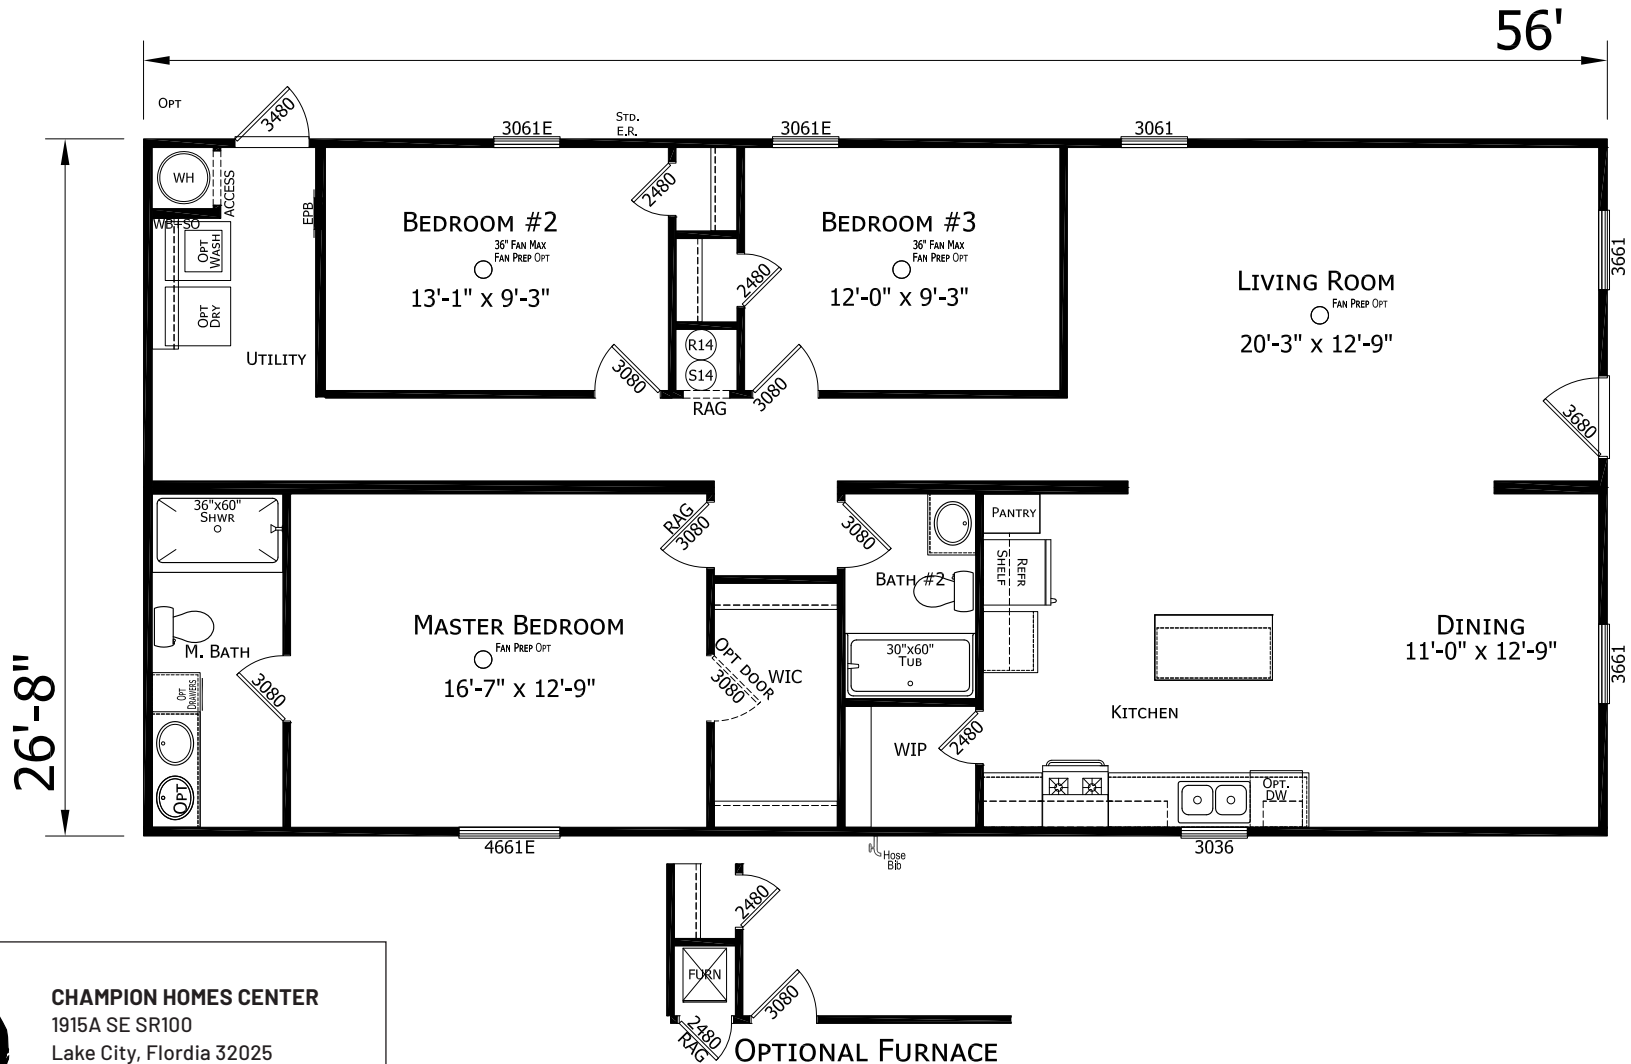

# Winding

Prime Series

1,494 SQ. FT. (Approximate) 3 Bedrooms, 2 Baths

Last Updated: 6-21-24

**CHAMPION HOMES CENTER**  
1915A SE SR100  
Lake City, Florida 32025

**FactoryHomeSale.com | 1-800-965-3052**

**IMPORTANT:** Champion Homes reserves the right to modify, cancel or substitute products or features of this event at any time without prior notice or obligation. Pictures and other promotional materials are representative and may depict or contain floor plans, square footages, elevations, options, upgrades, extra design features, decorations, floor coverings, specialty light fixtures, custom paint and wall coverings, window treatments, landscaping, sound and alarm systems, furnishings, appliances, and other designer/decorator features and amenities that are not included as part of the home and/or may not be available at all locations. Home, pricing and community information is subject to change, and homes to prior sale, at any time without notice or obligation. ©2021 Champion Homes. All rights reserved.