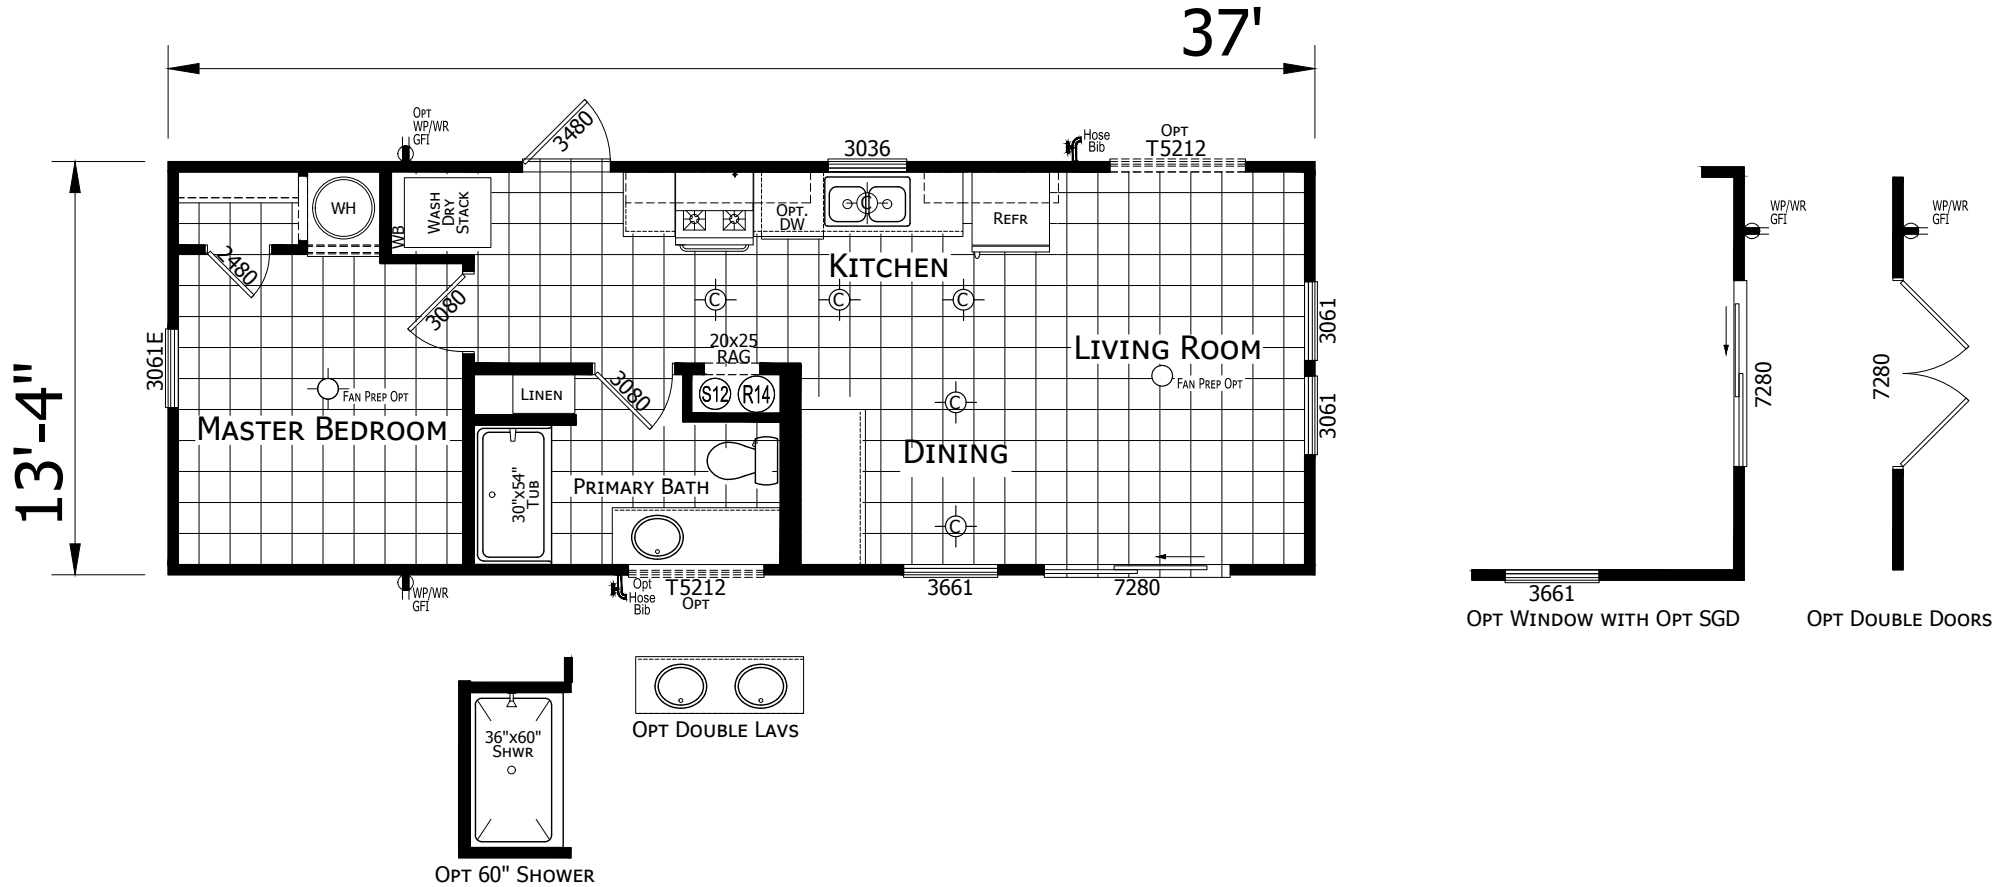

Willette

Trinity Series

493 SQ. FT. (Approximate) 1 Bedroom, 1 Bath

Last Updated: 10-31-24

CHAMPION HOMES CENTER
 1915A SE SR100
 Lake City, Florida 32025

FactoryHomeSale.com | 1-800-965-3052

IMPORTANT: Champion Homes reserves the right to modify, cancel or substitute products or features of this event at any time without prior notice or obligation. Pictures and other promotional materials are representative and may depict or contain floor plans, square footages, elevations, options, upgrades, extra design features, decorations, floor coverings, specialty light fixtures, custom paint and wall coverings, window treatments, landscaping, sound and alarm systems, furnishings, appliances, and other designer/decorator features and amenities that are not included as part of the home and/or may not be available at all locations. Home, pricing and community information is subject to change, and homes to prior sale, at any time without notice or obligation. ©2020 Alta Cima Corp. All rights reserved.