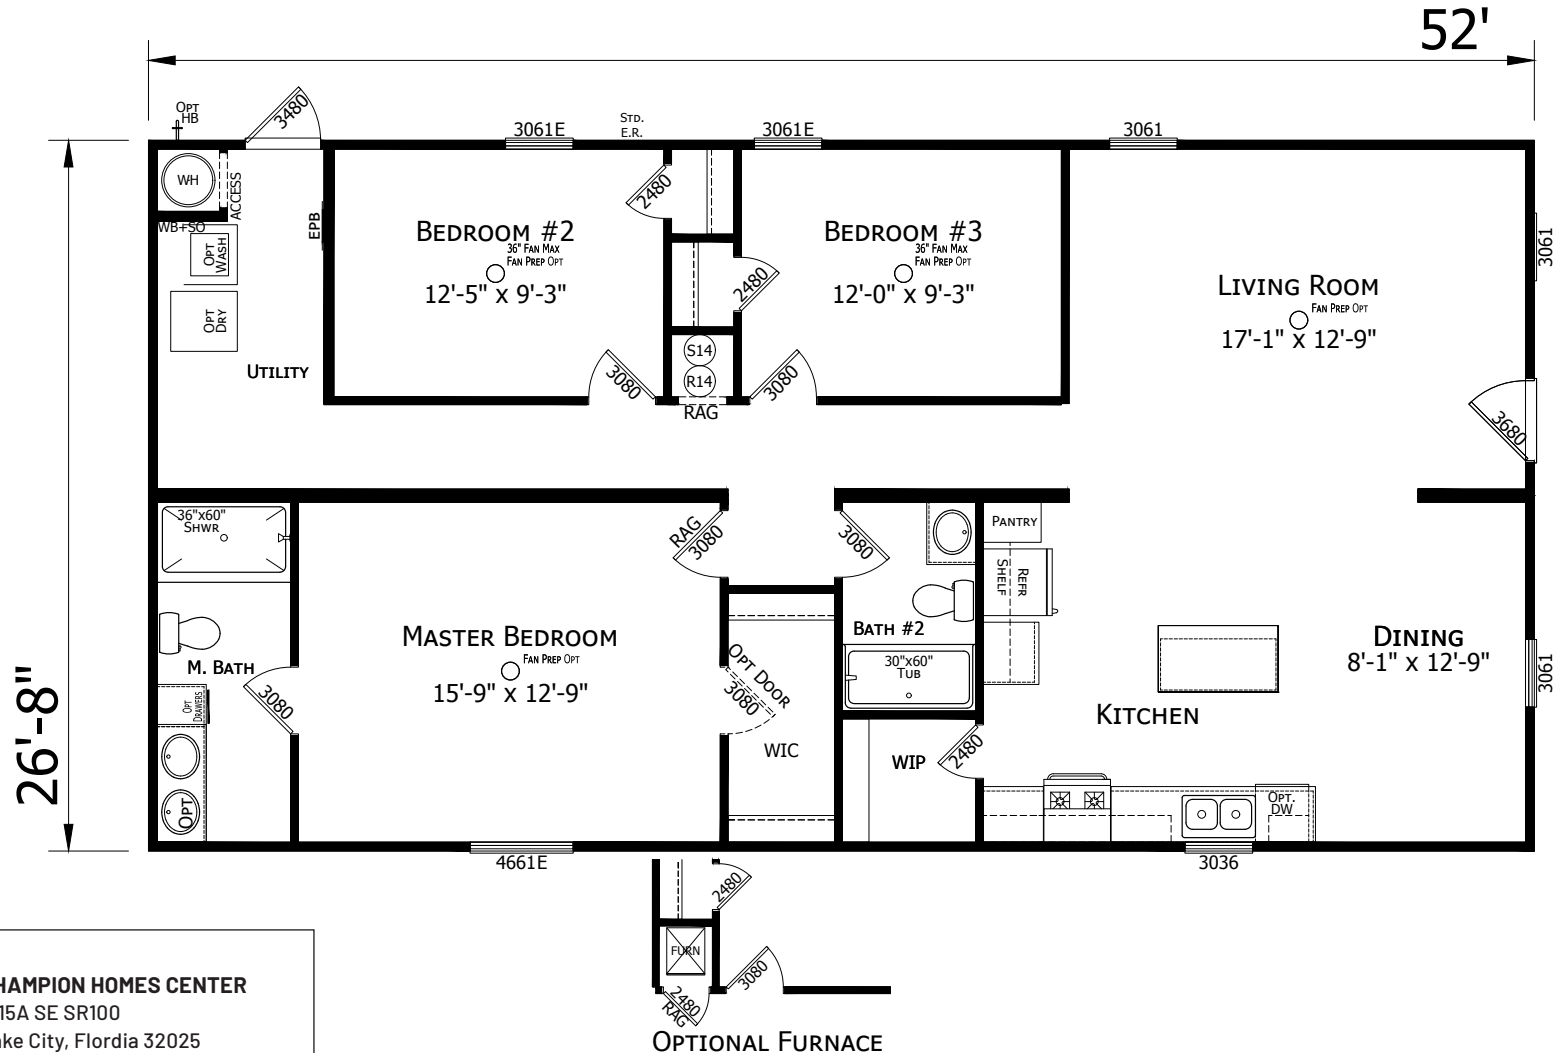

# Whitten

Prime Series

1,387 SQ. FT. (Approximate) 3 Bedrooms, 2 Baths

Last Updated: 6-21-24

**CHAMPION HOMES CENTER**  
1915A SE SR100  
Lake City, Florida 32025

**FactoryHomeSale.com | 1-800-965-3052**

**IMPORTANT:** Champion Homes reserves the right to modify, cancel or substitute products or features of this event at any time without prior notice or obligation. Pictures and other promotional materials are representative and may depict or contain floor plans, square footages, elevations, options, upgrades, extra design features, decorations, floor coverings, specialty light fixtures, custom paint and wall coverings, window treatments, landscaping, sound and alarm systems, furnishings, appliances, and other designer/decorator features and amenities that are not included as part of the home and/or may not be available at all locations. Home, pricing and community information is subject to change, and homes to prior sale, at any time without notice or obligation. ©2021 Champion Homes. All rights reserved.