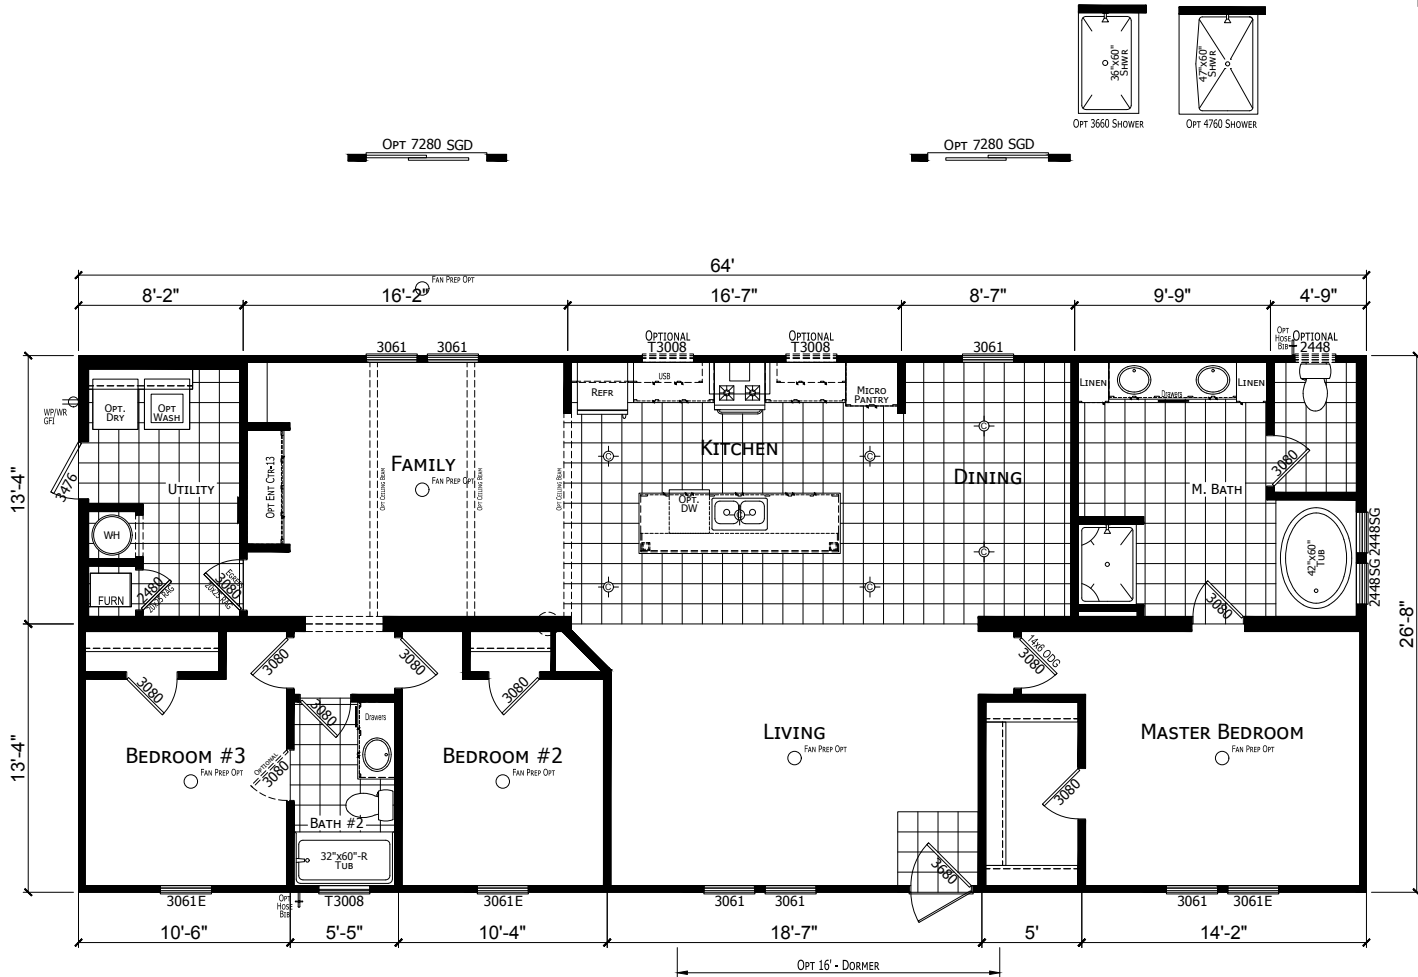

Wellborn

Crossings Limited Series

CHAMPION

Factory Expo

"Factory Direct Value" HOME CENTERS

3 Bedroom, 2 Bath
Approx. 1,707 Sq. Ft.

Last Updated: 5-16-19

Factory Expo Home Centers
1823 SE SR 100
Lake City, Florida 32025