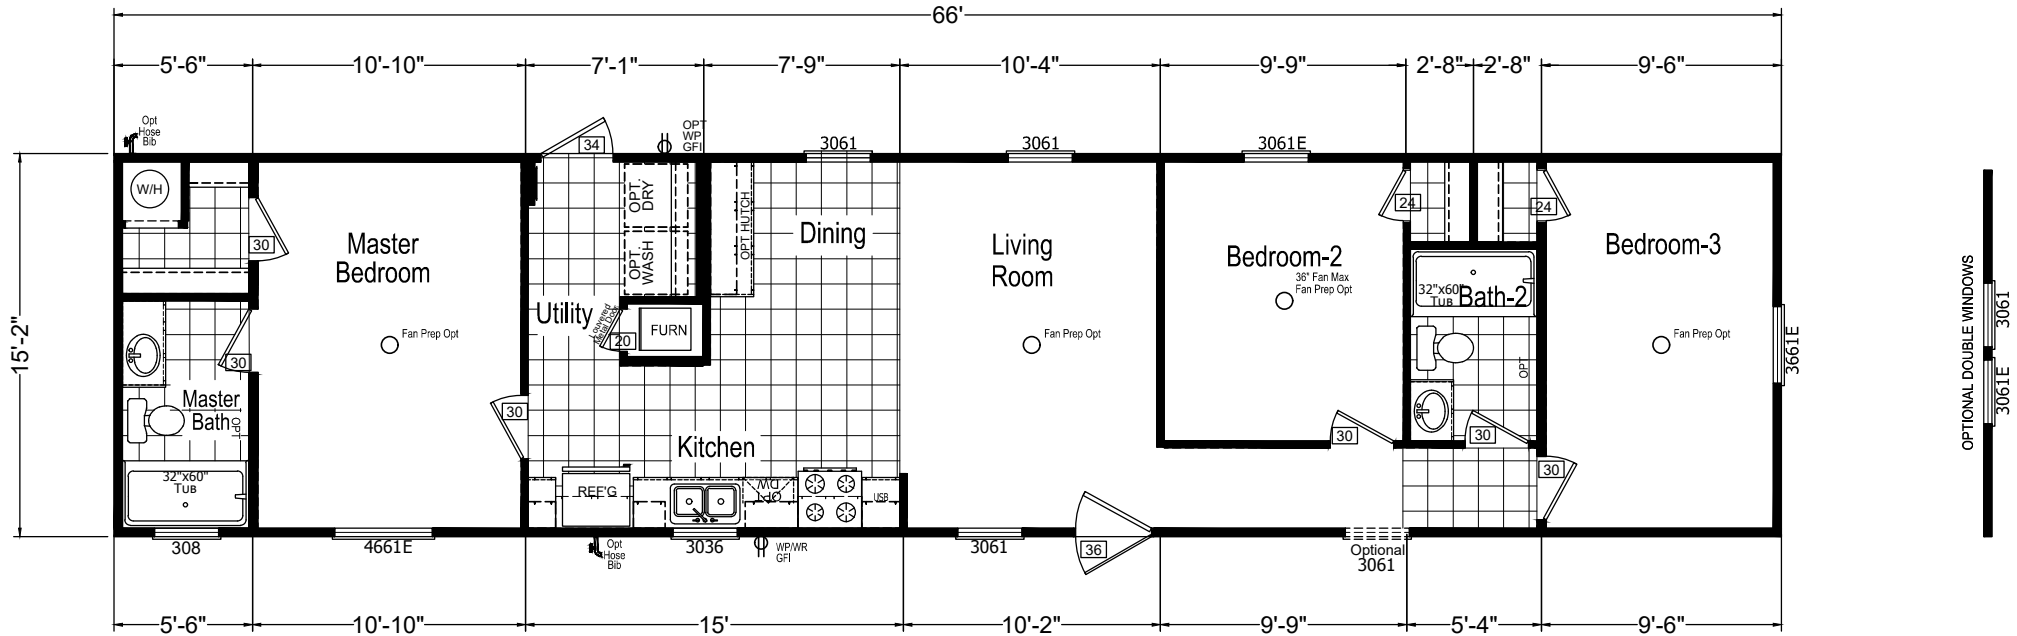

Vickery

Trinity Series  REDMAN HOMES

Factory Expo

"Factory Direct Pricing" HOME CENTERS

3 Bedroom, 2 Bath
Approx. 1,000 Sq. Ft.

Last Updated: 7-9-20

For Detailed Directions See Map On Our Website

I authorize Factory Expo Home Centers to build my house, per this plan.