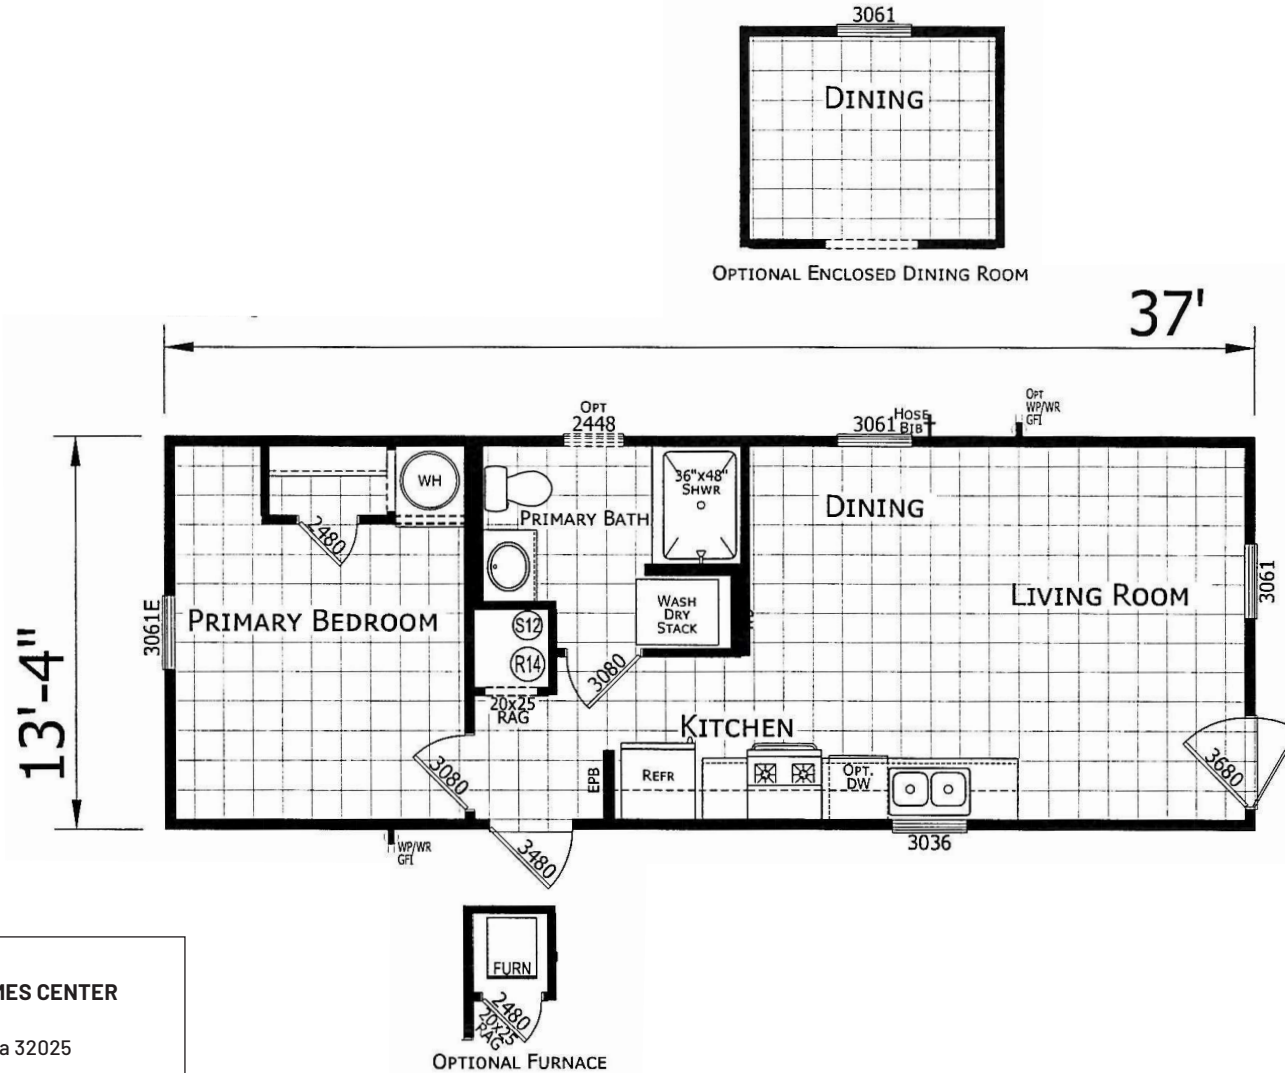

Thrifty

Prime Series

493 SQ. FT. (Approximate) 1 Bedroom, 1 Bath

Last Updated: 7-31-24

CHAMPION HOMES CENTER
1915A SE SR100
Lake City, Florida 32025

FactoryHomeSale.com | 1-800-965-3052

IMPORTANT: Champion Homes reserves the right to modify, cancel or substitute products or features of this event at any time without prior notice or obligation. Pictures and other promotional materials are representative and may depict or contain floor plans, square footages, elevations, options, upgrades, extra design features, decorations, floor coverings, specialty light fixtures, custom paint and wall coverings, window treatments, landscaping, sound and alarm systems, furnishings, appliances, and other designer/decorator features and amenities that are not included as part of the home and/or may not be available at all locations. Home, pricing and community information is subject to change, and homes to prior sale, at any time without notice or obligation. ©2021 Champion Homes. All rights reserved.