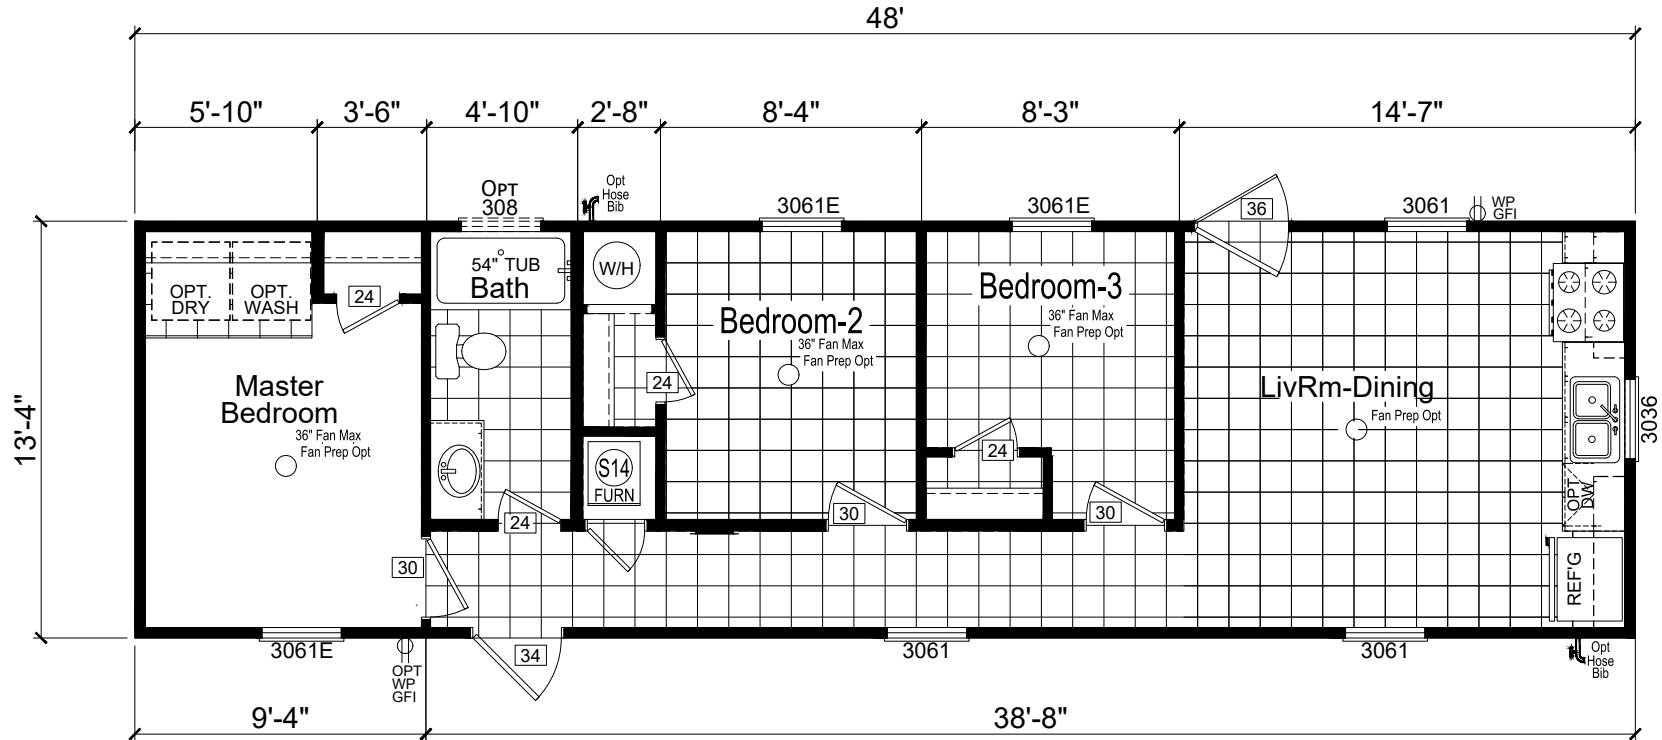

Thrifty 3

Sojourner Series, HUD-PM Code

Factory Expo

"Factory Direct Pricing" HOME CENTERS

3 Bedroom, 1 Bath
Approx. 640 Sq. Ft.

Last Updated: 8-5-20

Factory Expo Home Centers
1823 SE SR 100
Lake City, Florida 32025