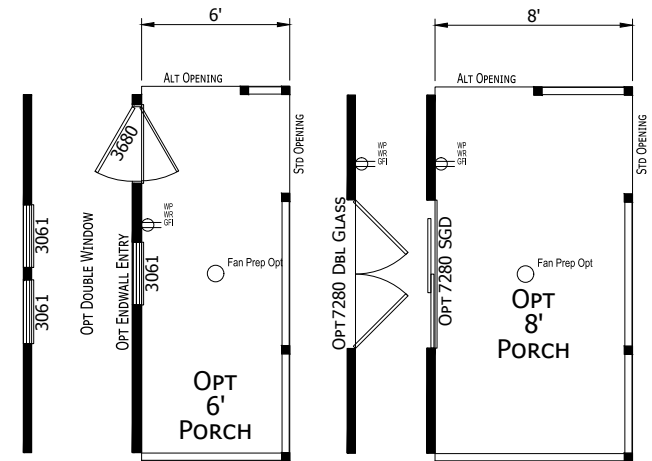

Stansbury

Trinity Series

698 SQ. FT. (Approximate) 1 Bedroom, 1 Bath

Last Updated: 10-31-24

OPT FURN WITH CEILING DUCTS

CHAMPION HOMES CENTER
1915A SE SR100
Lake City, Florida 32025

FactoryHomeSale.com | 1-800-965-3052