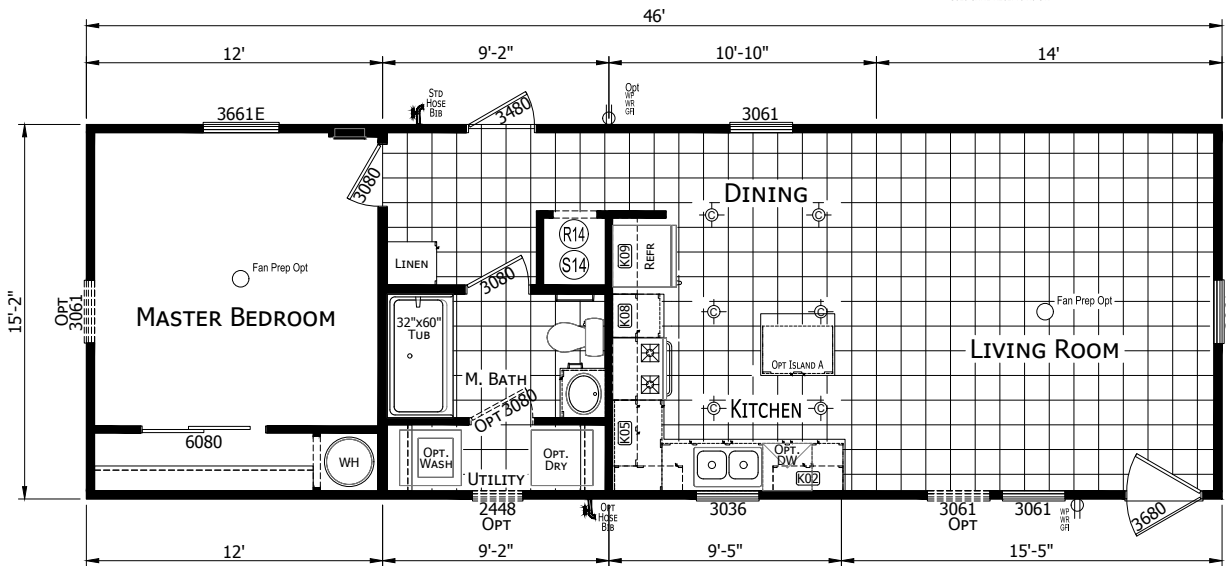

Stansbury

Trinity Series

698 SQ. FT. (Approximate) 1 Bedroom, 1 Bath

Last Updated: 10-31-24

OPT FURN WITH CEILING DUCTS

CHAMPION HOMES CENTER
1915A SE SR100
Lake City, Florida 32025

FactoryHomeSale.com | 1-800-965-3052