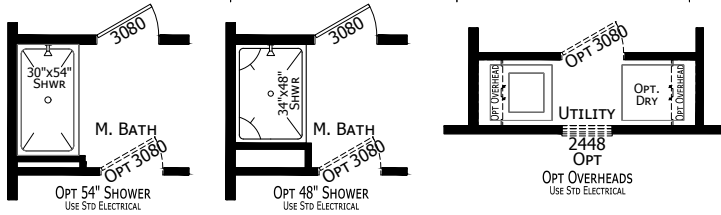

Stansbury

Trinity Series

698 SQ. FT. (Approximate) 1 Bedroom, 1 Bath

Last Updated: 10-31-24

OPT FURN WITH CEILING DUCTS

CHAMPION HOMES CENTER
1915A SE SR100
Lake City, Florida 32025

FactoryHomeSale.com | 1-800-965-3052