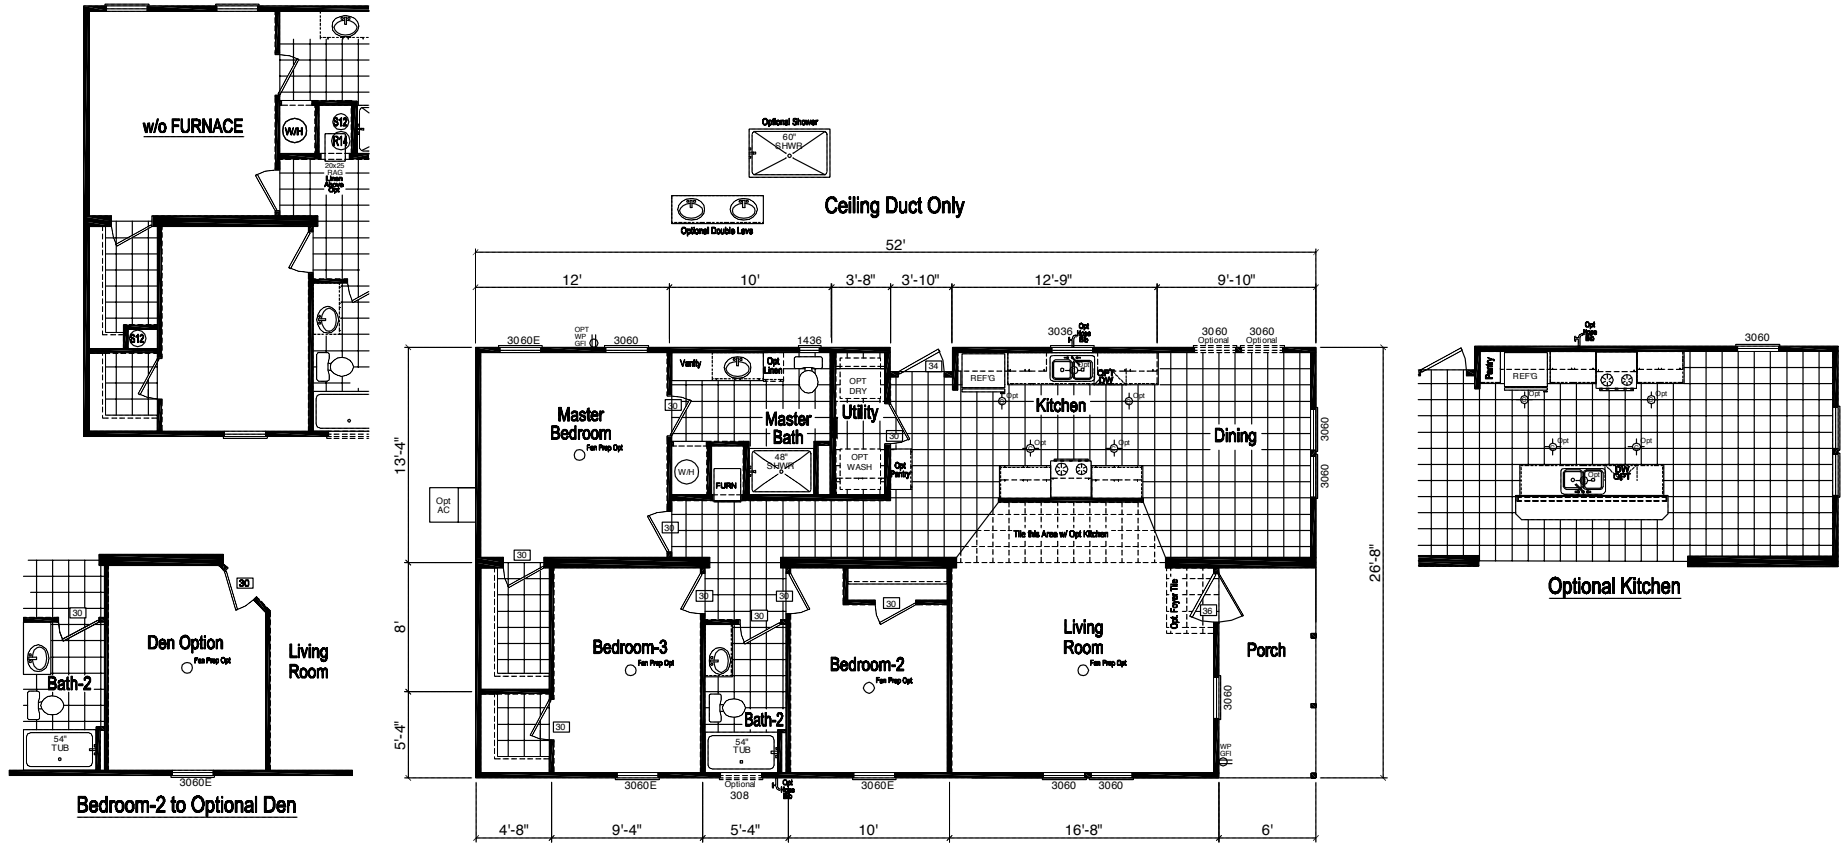

# Springdale

Crossings Limited Series

CHAMPION

**Factory Expo**  
 "Factory Direct Value" HOME CENTERS

3 Bedroom, 2 Bath  
 Approx. 1,387 Sq. Ft.

Last Updated: 8-1-18

Factory Expo Home Centers  
 1823 SE SR 100  
 Lake City, Florida 32025