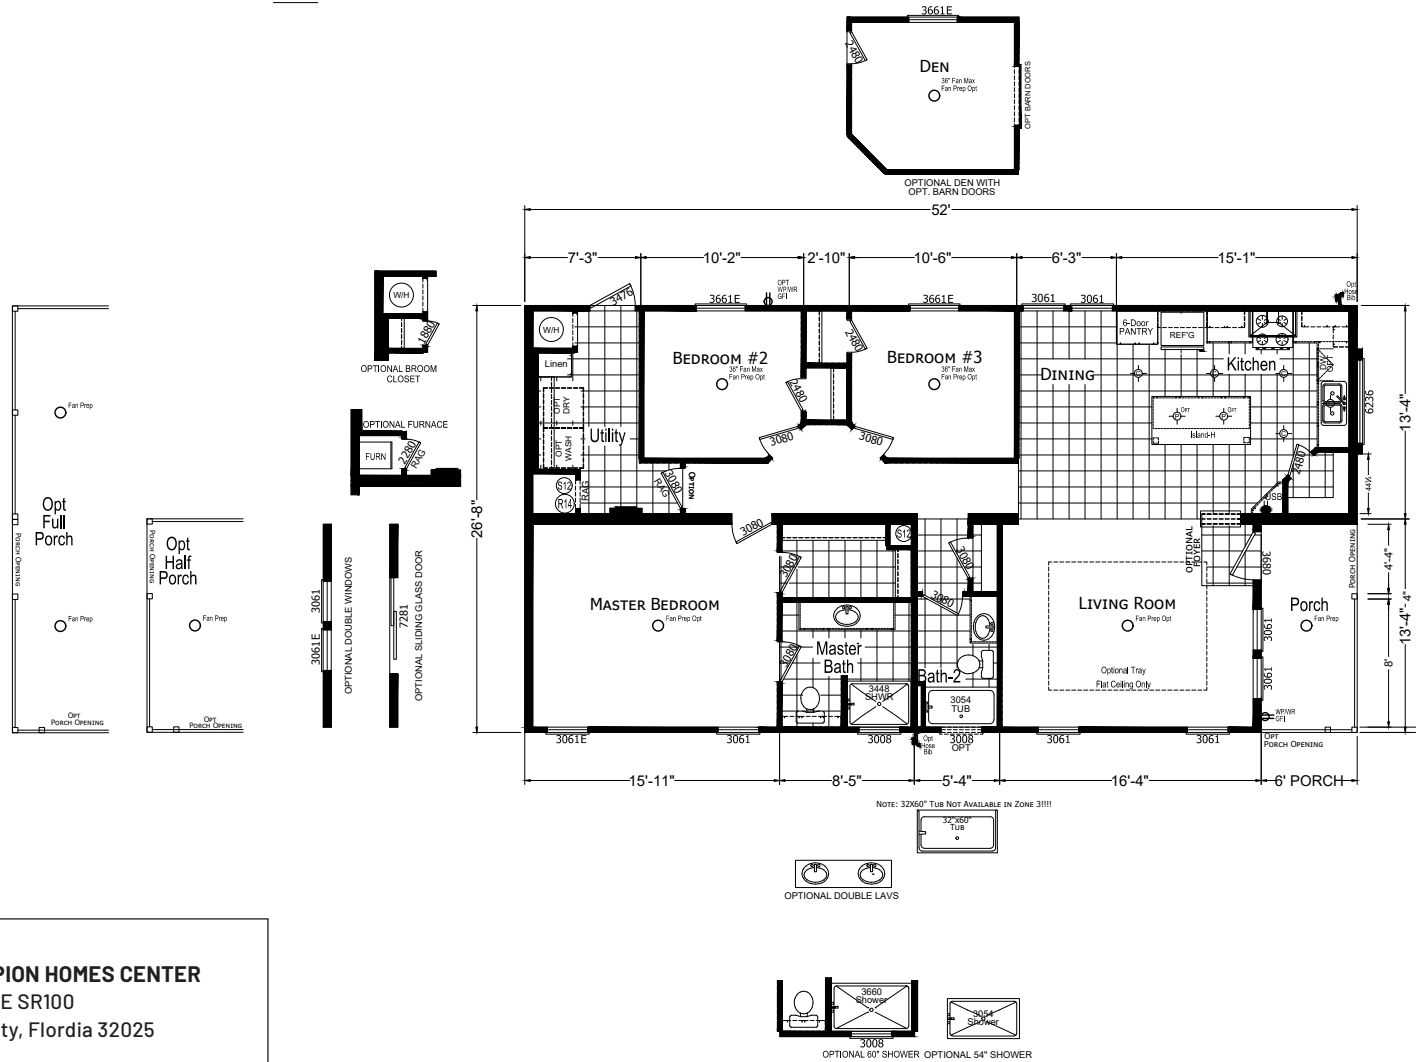

Ronton

Signature Series

1,387 SQ. FT. (Approximate) 3 Bedroom, 2 Bath

Last Updated: 9-22-22

Note: Room Sizes Include Wall Dimensions And Are Not Indicative of True Net Dimensions

CHAMPION HOMES CENTER
1915A SE SR100
Lake City, Florida 32025