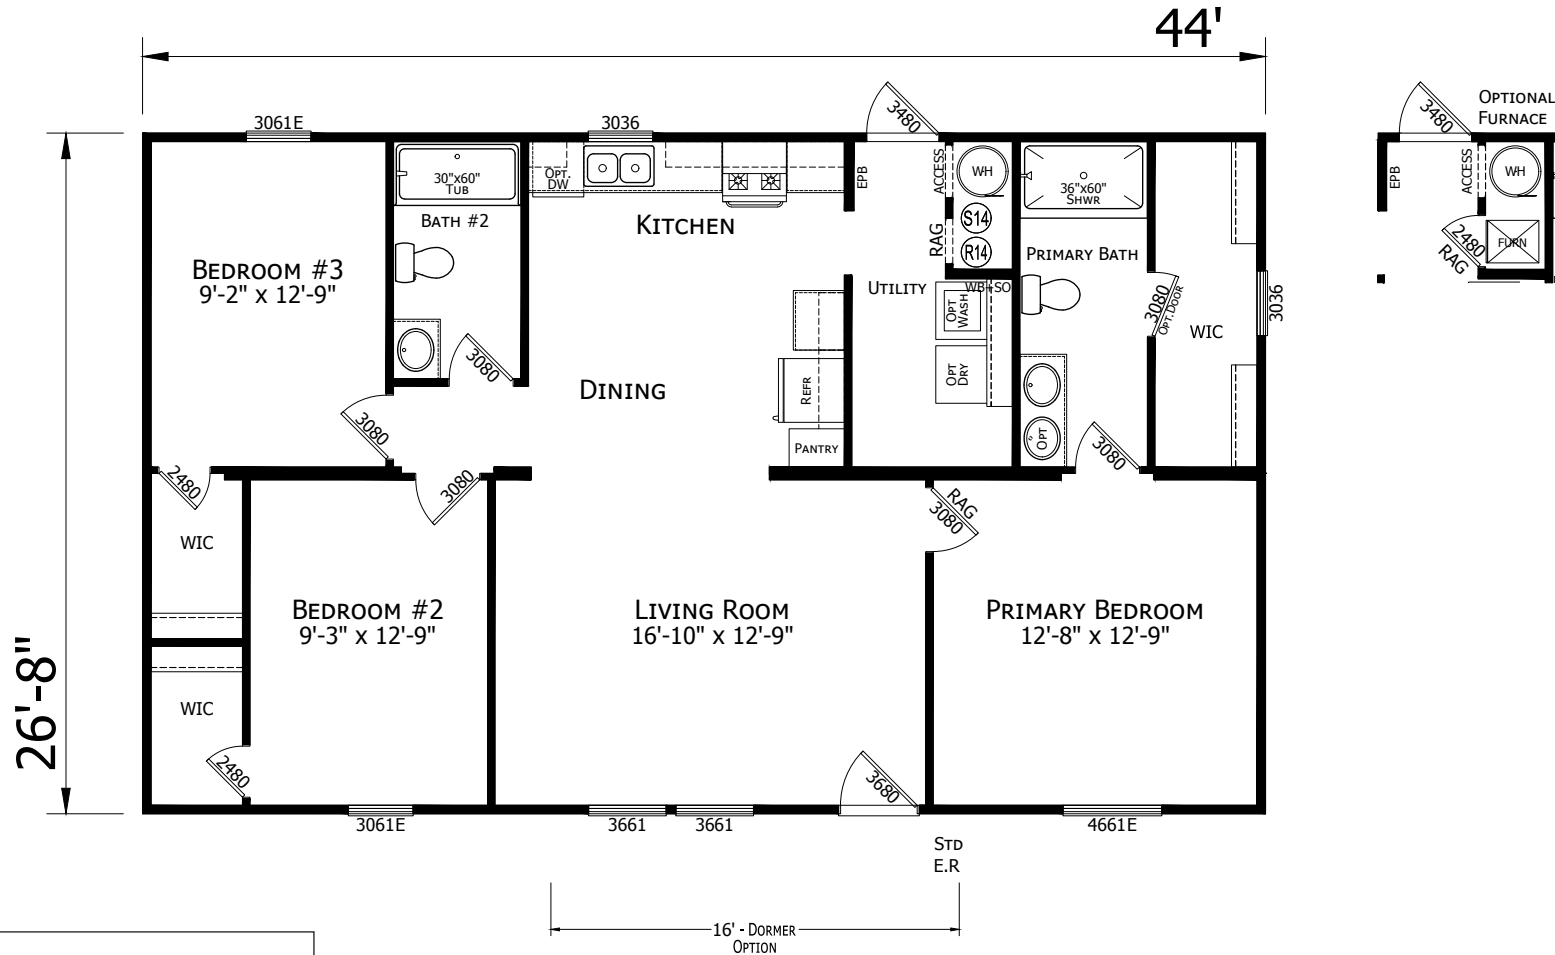

# Roeville

Lake Manor Series

1,173 SQ. FT. (Approximate) 3 Bedroom, 2 Bath

Last Updated: 12-20-23

**CHAMPION HOMES CENTER**  
1915A SE SR100  
Lake City, Florida 32025

**FactoryHomeSale.com | 1-800-965-3052**