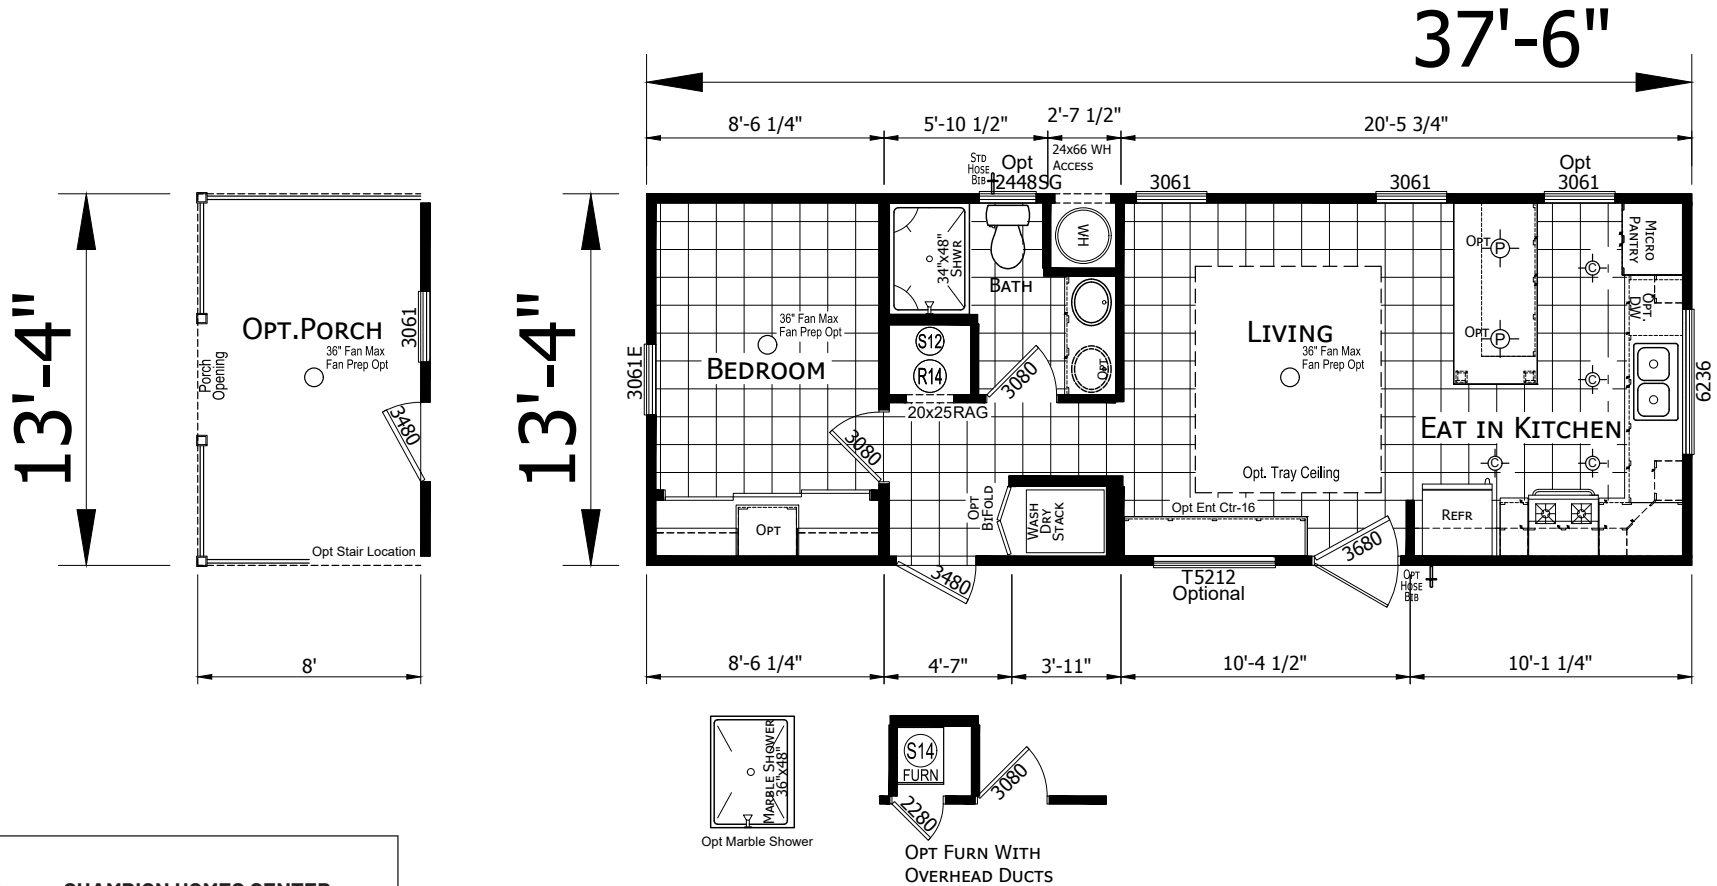

# Oakesdale

Trinity Series

499 SQ. FT. (Approximate) 1 Bedroom, 1 Bath

Last Updated: 10-31-24

**CHAMPION HOMES CENTER**  
1915A SE SR100  
Lake City, Florida 32025

**FactoryHomeSale.com | 1-800-965-3052**

**IMPORTANT:** Champion Homes reserves the right to modify, cancel or substitute products or features of this event at any time without prior notice or obligation. Pictures and other promotional materials are representative and may depict or contain floor plans, square footages, elevations, options, upgrades, extra design features, decorations, floor coverings, specialty light fixtures, custom paint and wall coverings, window treatments, landscaping, sound and alarm systems, furnishings, appliances, and other designer/decorator features and amenities that are not included as part of the home and/or may not be available at all locations. Home, pricing and community information is subject to change, and homes to prior sale, at any time without notice or obligation. ©2020 Alta Cima Corp. All rights reserved.