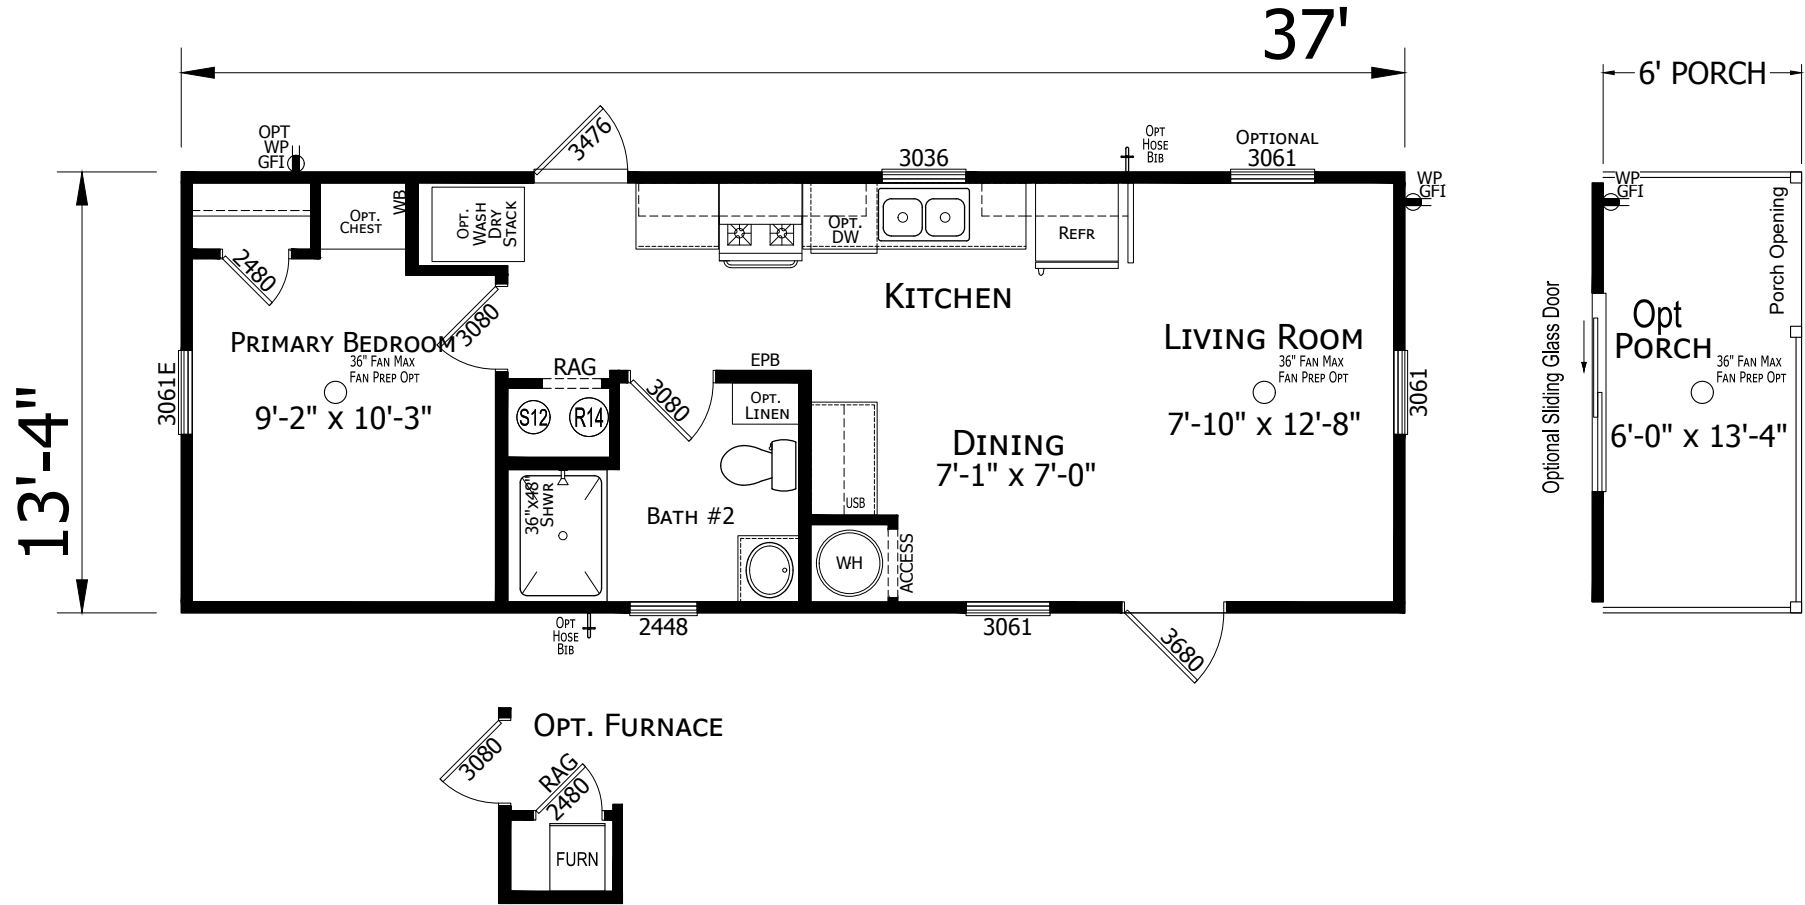

# Molino

Lake Manor Series

493 SQ. FT. (Approximate) 1 Bedroom, 1 Bath

Last Updated: 12-20-23

**CHAMPION HOMES CENTER**  
1915A SE SR100  
Lake City, Florida 32025

**FactoryHomeSale.com | 1-800-965-3052**

**IMPORTANT:** Champion Homes Center reserves the right to modify, cancel or substitute products or features of this event at any time without prior notice or obligation. Pictures and other promotional materials are representative and may depict or contain floor plans, square footages, elevations, options, upgrades, extra design features, decorations, floor coverings, specialty light fixtures, custom paint and wall coverings, window treatments, landscaping, sound and alarm systems, furnishings, appliances, and other designer/decorator features and amenities that are not included as part of the home and/or may not be available at all locations. Home, pricing and community information is subject to change, and homes to prior sale, at any time without notice or obligation. ©2020 Champion Homes Center. All rights reserved.