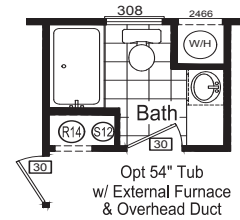

Mentmore

Sojourner Series, HUD-PM Code

1 Bedroom, 1 Bath
Approx. 480 Sq. Ft.

Last Updated: 6-11-19

For Detailed Directions See Map On Our Website

I authorize Factory Expo Home Centers to build my house, per this plan.