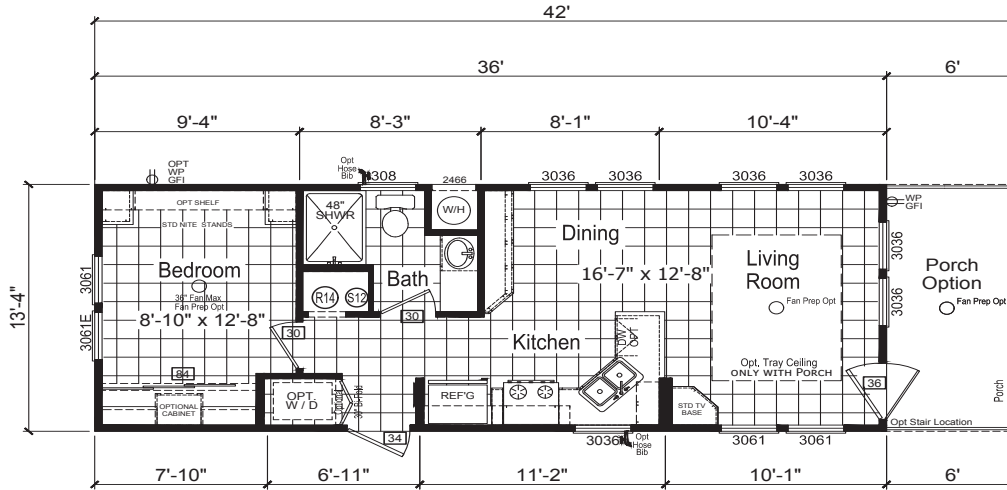

Mentmore

Sojourner Series, HUD-PM Code

1 Bedroom, 1 Bath
Approx. 480 Sq. Ft.

Last Updated: 6-11-19

For Detailed Directions See Map On Our Website

I authorize Factory Expo Home Centers to build my house, per this plan.