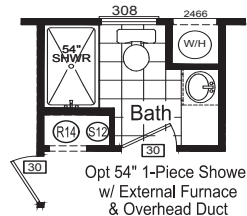

Mentmore

Sojourner Series, HUD-PM Code

1 Bedroom, 1 Bath
Approx. 480 Sq. Ft.

Last Updated: 6-11-19

For Detailed Directions See Map On Our Website

I authorize Factory Expo Home Centers to build my house, per this plan.