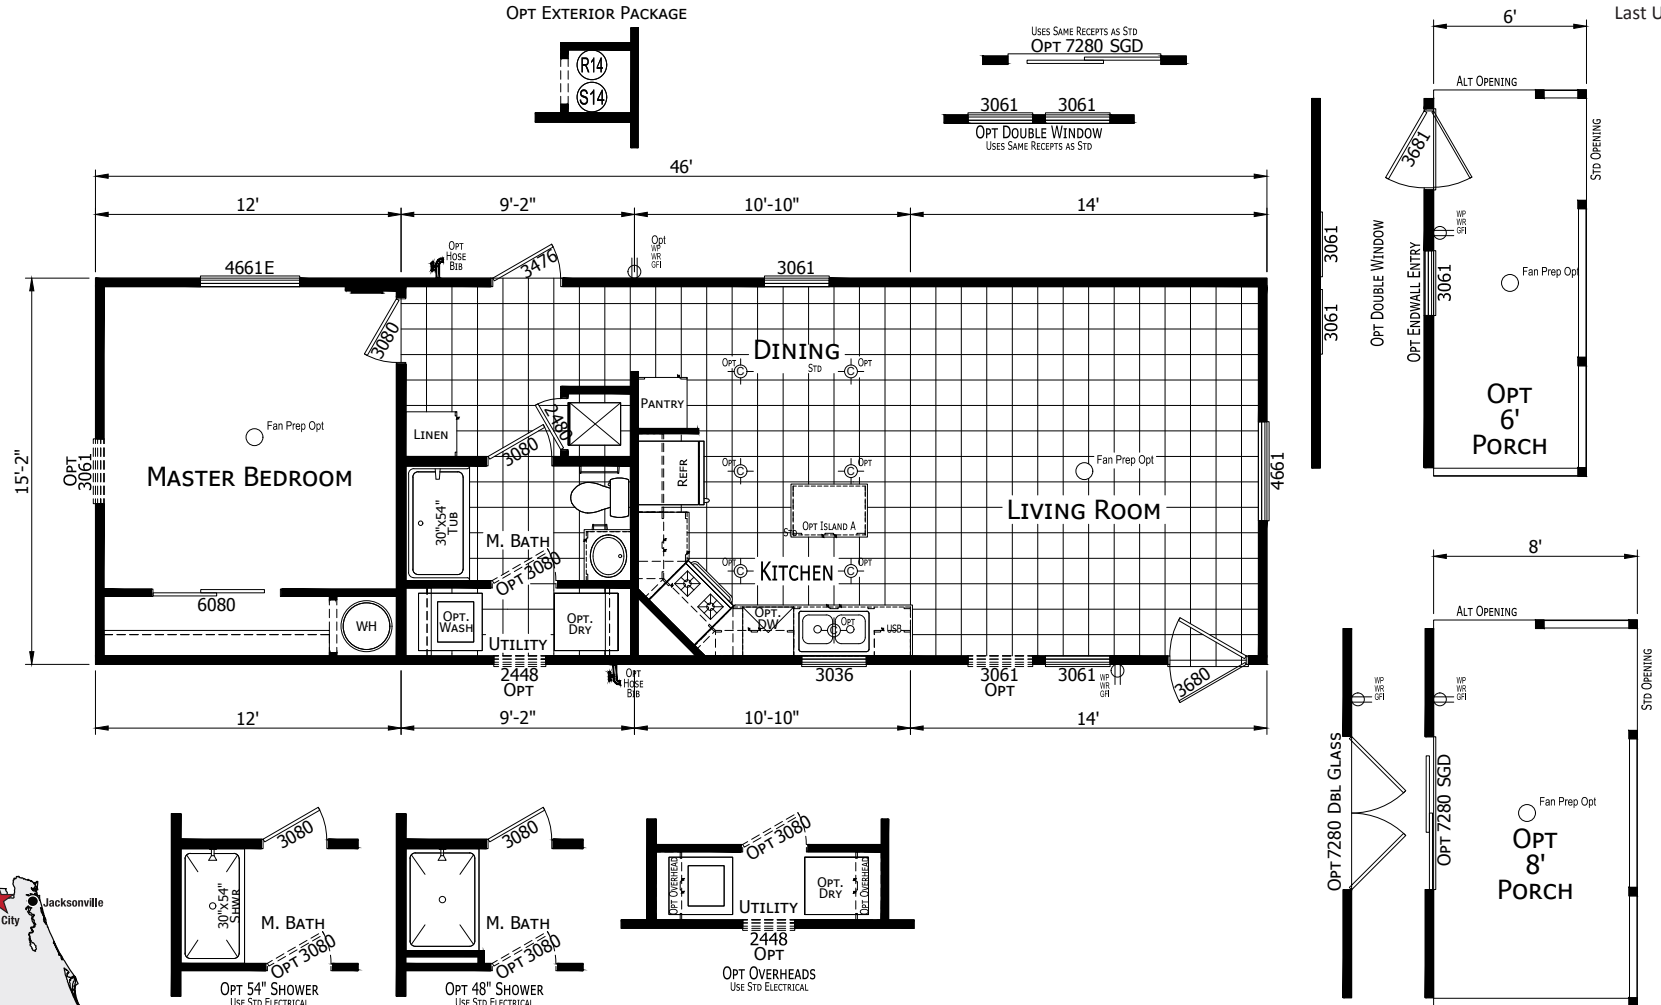

Melody

Trinity Series  REDMAN HOMES

Factory Expo

"Factory Direct Pricing" HOME CENTERS

1 Bedroom, 1 Bath
Approx. 698 Sq. Ft.

Last Updated: 7-13-20

Factory Expo Home Centers
1823 SE SR 100
Lake City, Florida 32025