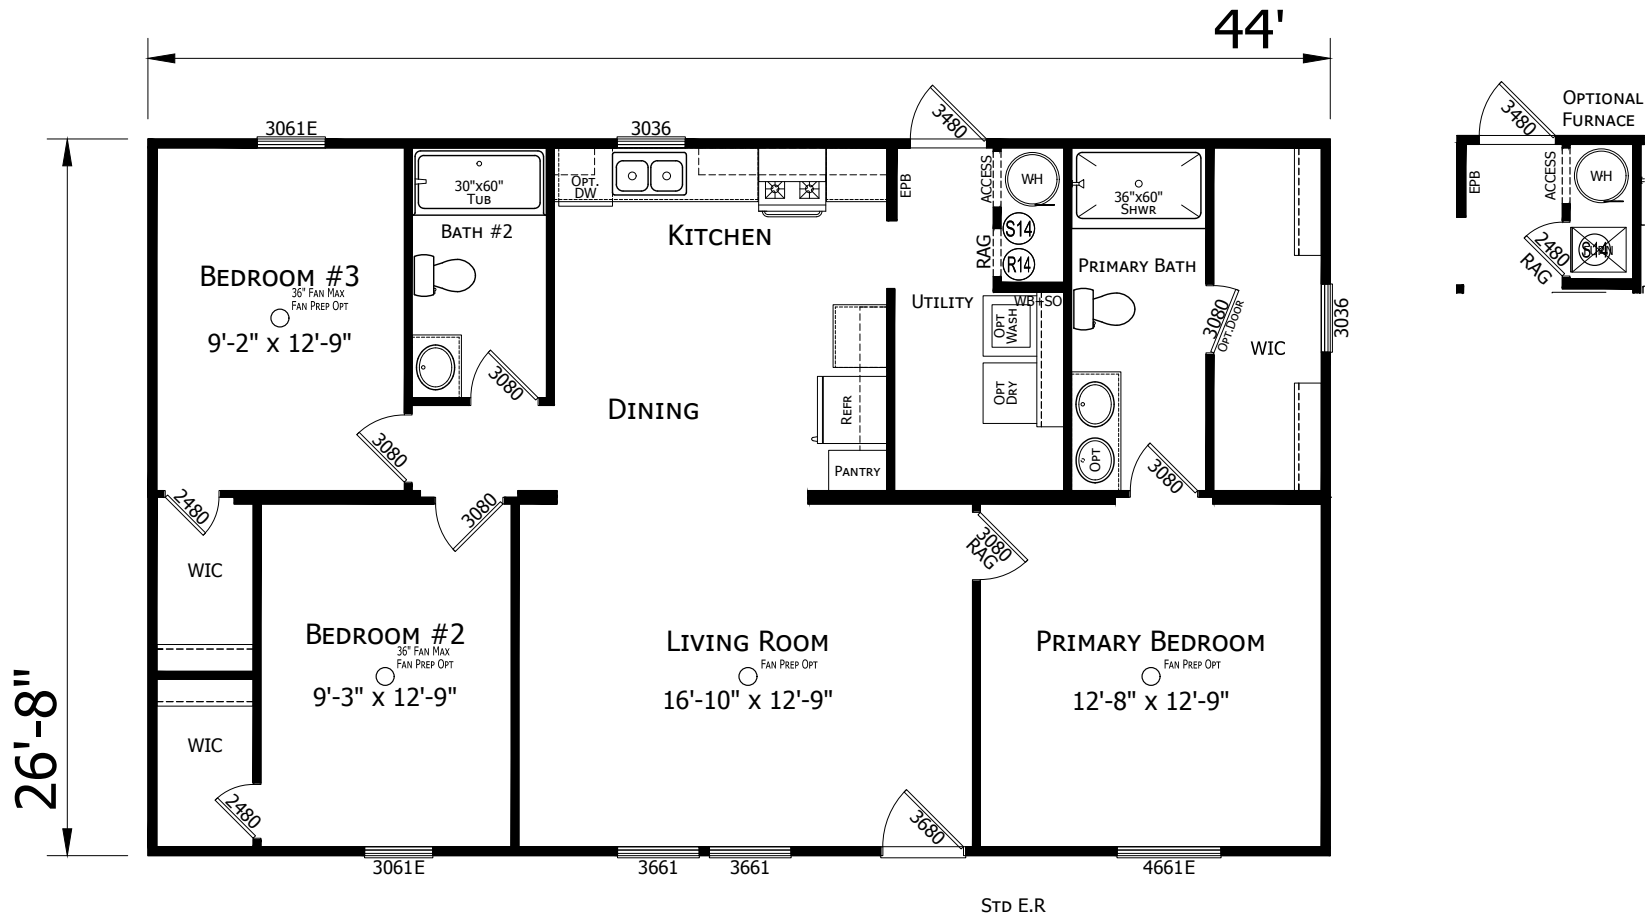

Lynndale

Prime Series

1,173 SQ. FT. (Approximate) 3 Bedrooms, 2 Baths

Last Updated: 11-9-23

CHAMPION HOMES CENTER
1915A SE SR100
Lake City, Florida 32025

FactoryHomeSale.com | 1-800-965-3052

IMPORTANT: Champion Homes reserves the right to modify, cancel or substitute products or features of this event at any time without prior notice or obligation. Pictures and other promotional materials are representative and may depict or contain floor plans, square footages, elevations, options, upgrades, extra design features, decorations, floor coverings, specialty light fixtures, custom paint and wall coverings, window treatments, landscaping, sound and alarm systems, furnishings, appliances, and other designer/decorator features and amenities that are not included as part of the home and/or may not be available at all locations. Home, pricing and community information is subject to change, and homes to prior sale, at any time without notice or obligation. ©2021 Champion Homes. All rights reserved.