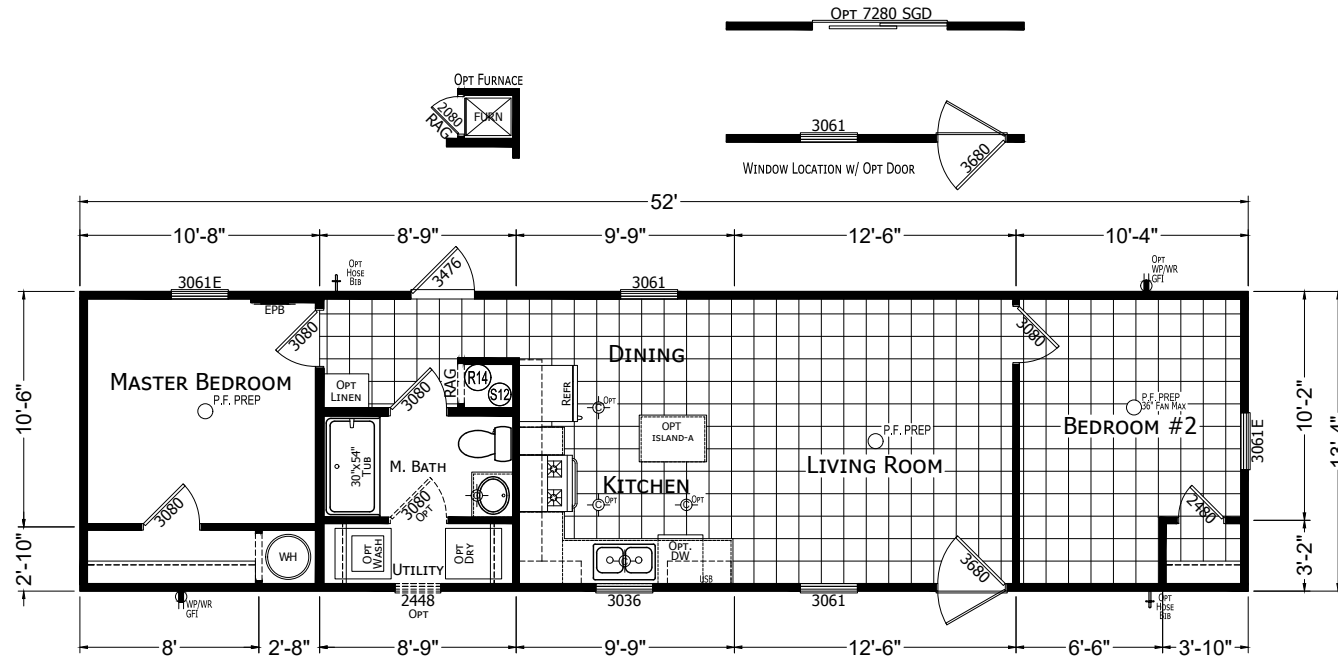

## Trinity Series

693 SQ. FT. (Approximate) 2 Bedrooms, 1 Baths

Last Updated: 3-4-24

Note: Room Sizes Include Wall Dimensions And Are Not Indicative of True Net Dimensions

**CHAMPION HOMES CENTER**  
1915A SE SR100  
Lake City, Florida 32025