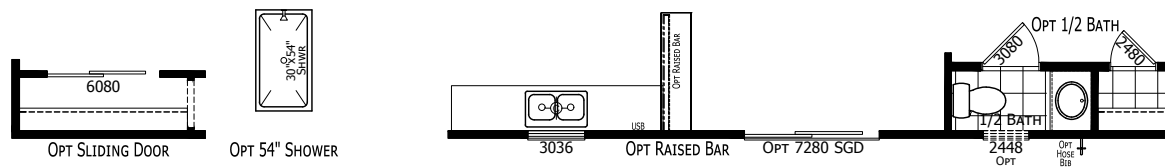

## Trinity Series

693 SQ. FT. (Approximate) 2 Bedrooms, 1 Baths

Last Updated: 3-4-24

Note: Room Sizes Include Wall Dimensions And Are Not Indicative of True Net Dimensions

**CHAMPION HOMES CENTER**  
1915A SE SR100  
Lake City, Florida 32025