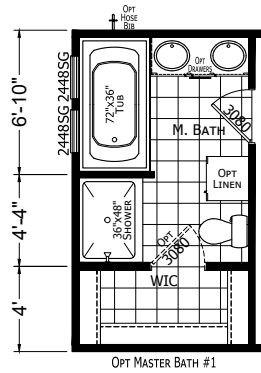

Liberty Creek

Trinity Series

1,031 SQ. FT. (Approximate) 3 Bedrooms, 2 Baths

Last Updated: 3-24-21

NOTE: ROOM SIZES INCLUDE WALL DIMENSIONS AND ARE NOT INDICATIVE OF TRUE NET DIMENSIONS

CHAMPION HOMES CENTER
1915A SE SR100
Lake City, Florida 32025