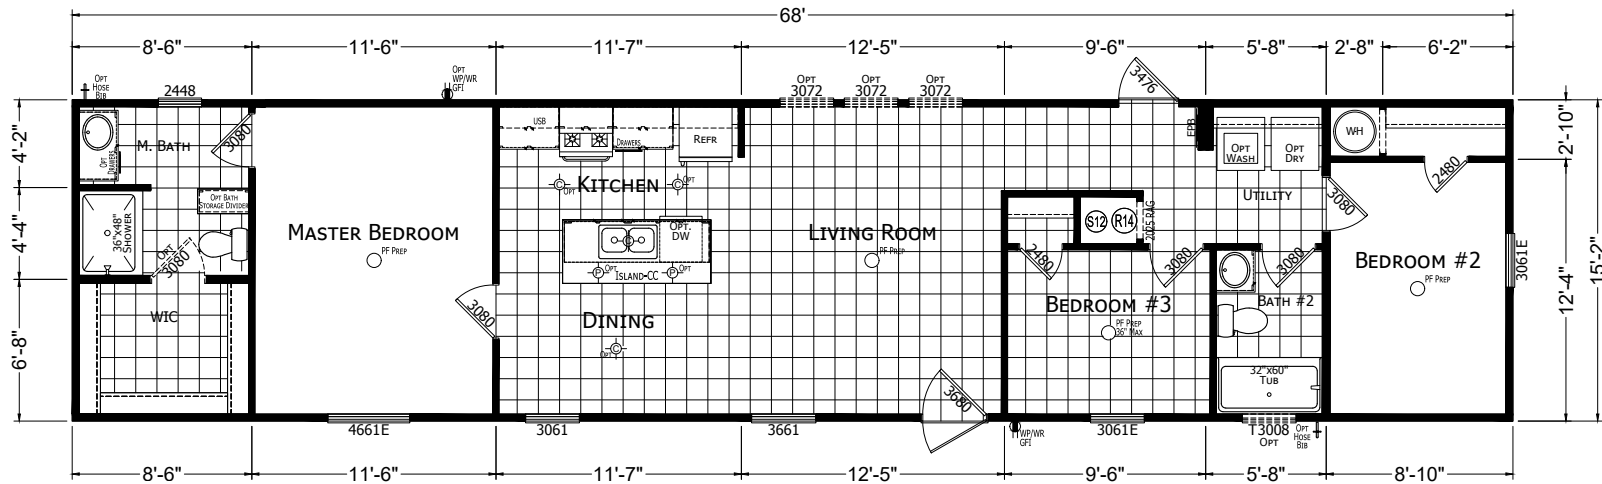

Liberty Creek

Trinity Series

1,031 SQ. FT. (Approximate) 3 Bedrooms, 2 Baths

Last Updated: 3-24-21

NOTE: ROOM SIZES INCLUDE WALL DIMENSIONS AND ARE NOT INDICATIVE OF TRUE NET DIMENSIONS

CHAMPION HOMES CENTER
1915A SE SR100
Lake City, Florida 32025