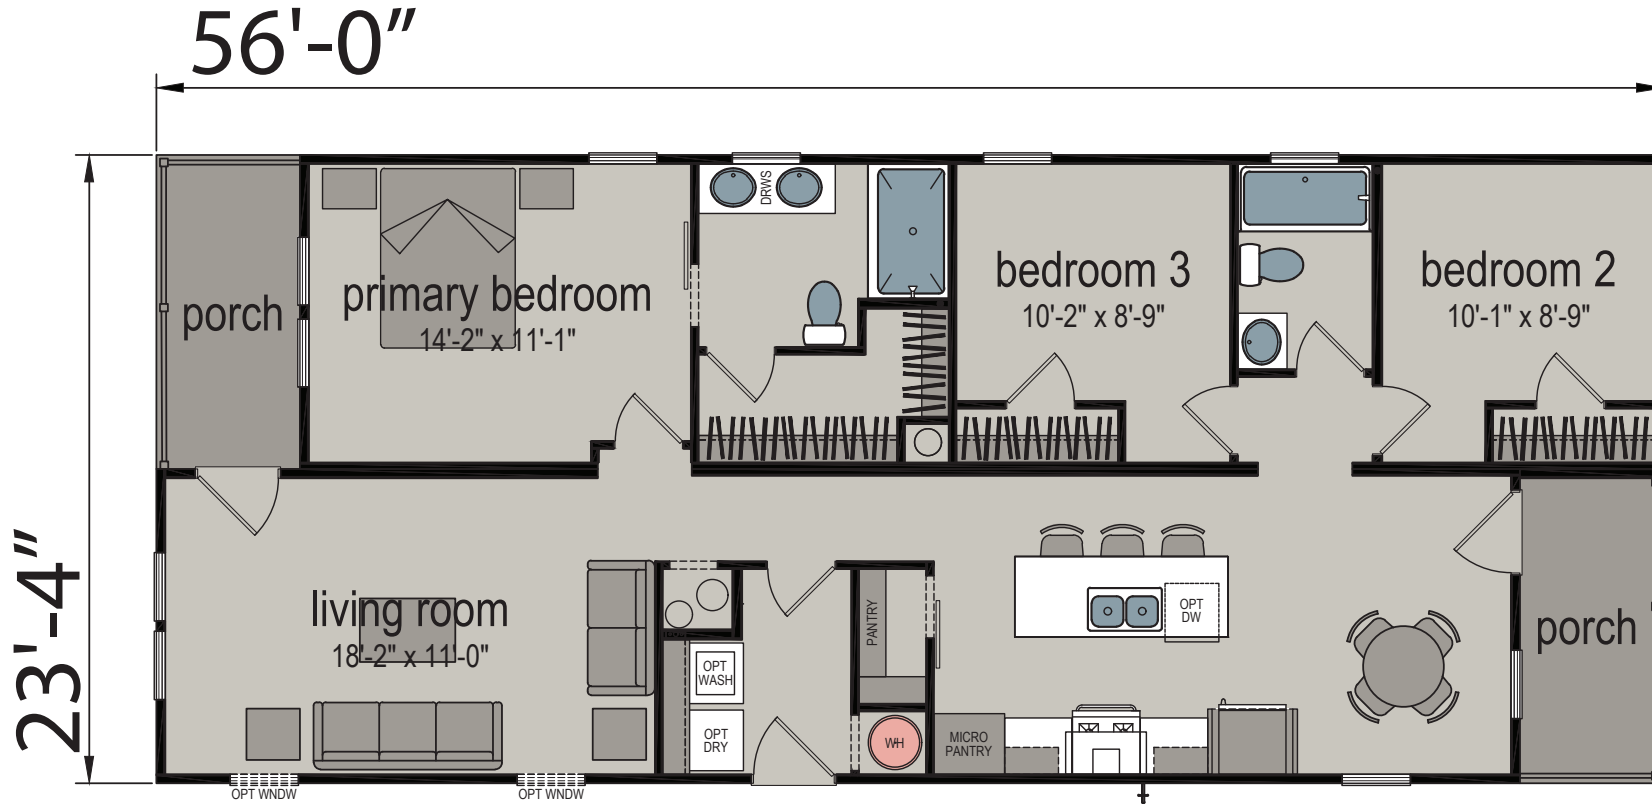

Laredo

Bartow Series by Champion Homes

1,186 SQ. FT. (Approximate) 3 Bedroom, 2 Bath

Last Updated: 9-25-24

CHAMPION HOMES CENTER
1915A SE SR100
Lake City, Florida 32025

FactoryHomeSale.com | 1-800-965-3052