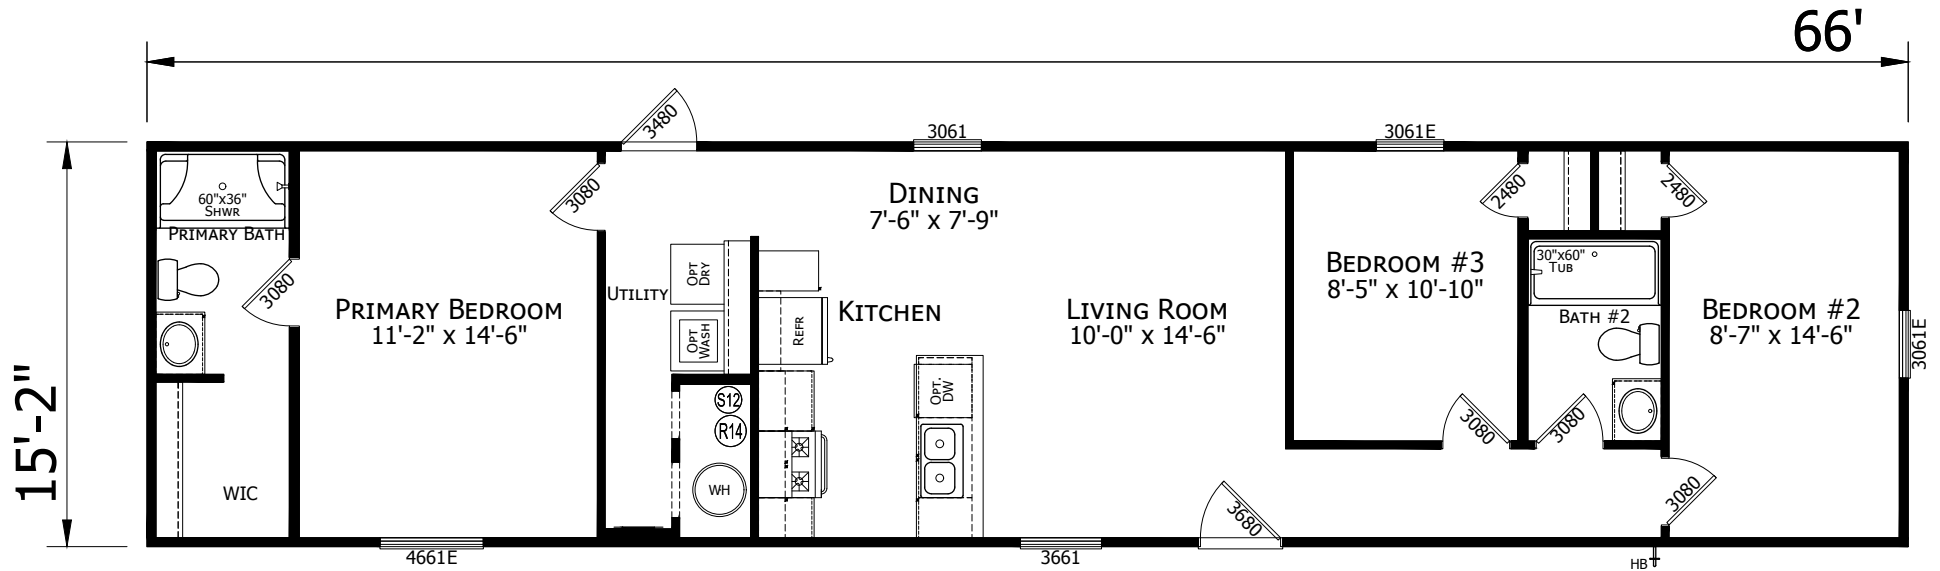

Langford

Prime Series

1,056 SQ. FT. (Approximate) 3 Bedroom, 2 Bath

Last Updated: 10-2-24

CHAMPION HOMES CENTER
1915A SE SR100
Lake City, Florida 32025

FactoryHomeSale.com | 1-800-965-3052

IMPORTANT: Champion Homes reserves the right to modify, cancel or substitute products or features of this event at any time without prior notice or obligation. Pictures and other promotional materials are representative and may depict or contain floor plans, square footages, elevations, options, upgrades, extra design features, decorations, floor coverings, specialty light fixtures, custom paint and wall coverings, window treatments, landscaping, sound and alarm systems, furnishings, appliances, and other designer/decorator features and amenities that are not included as part of the home and/or may not be available at all locations. Home, pricing and community information is subject to change, and homes to prior sale, at any time without notice or obligation. ©2021 Champion Homes. All rights reserved.